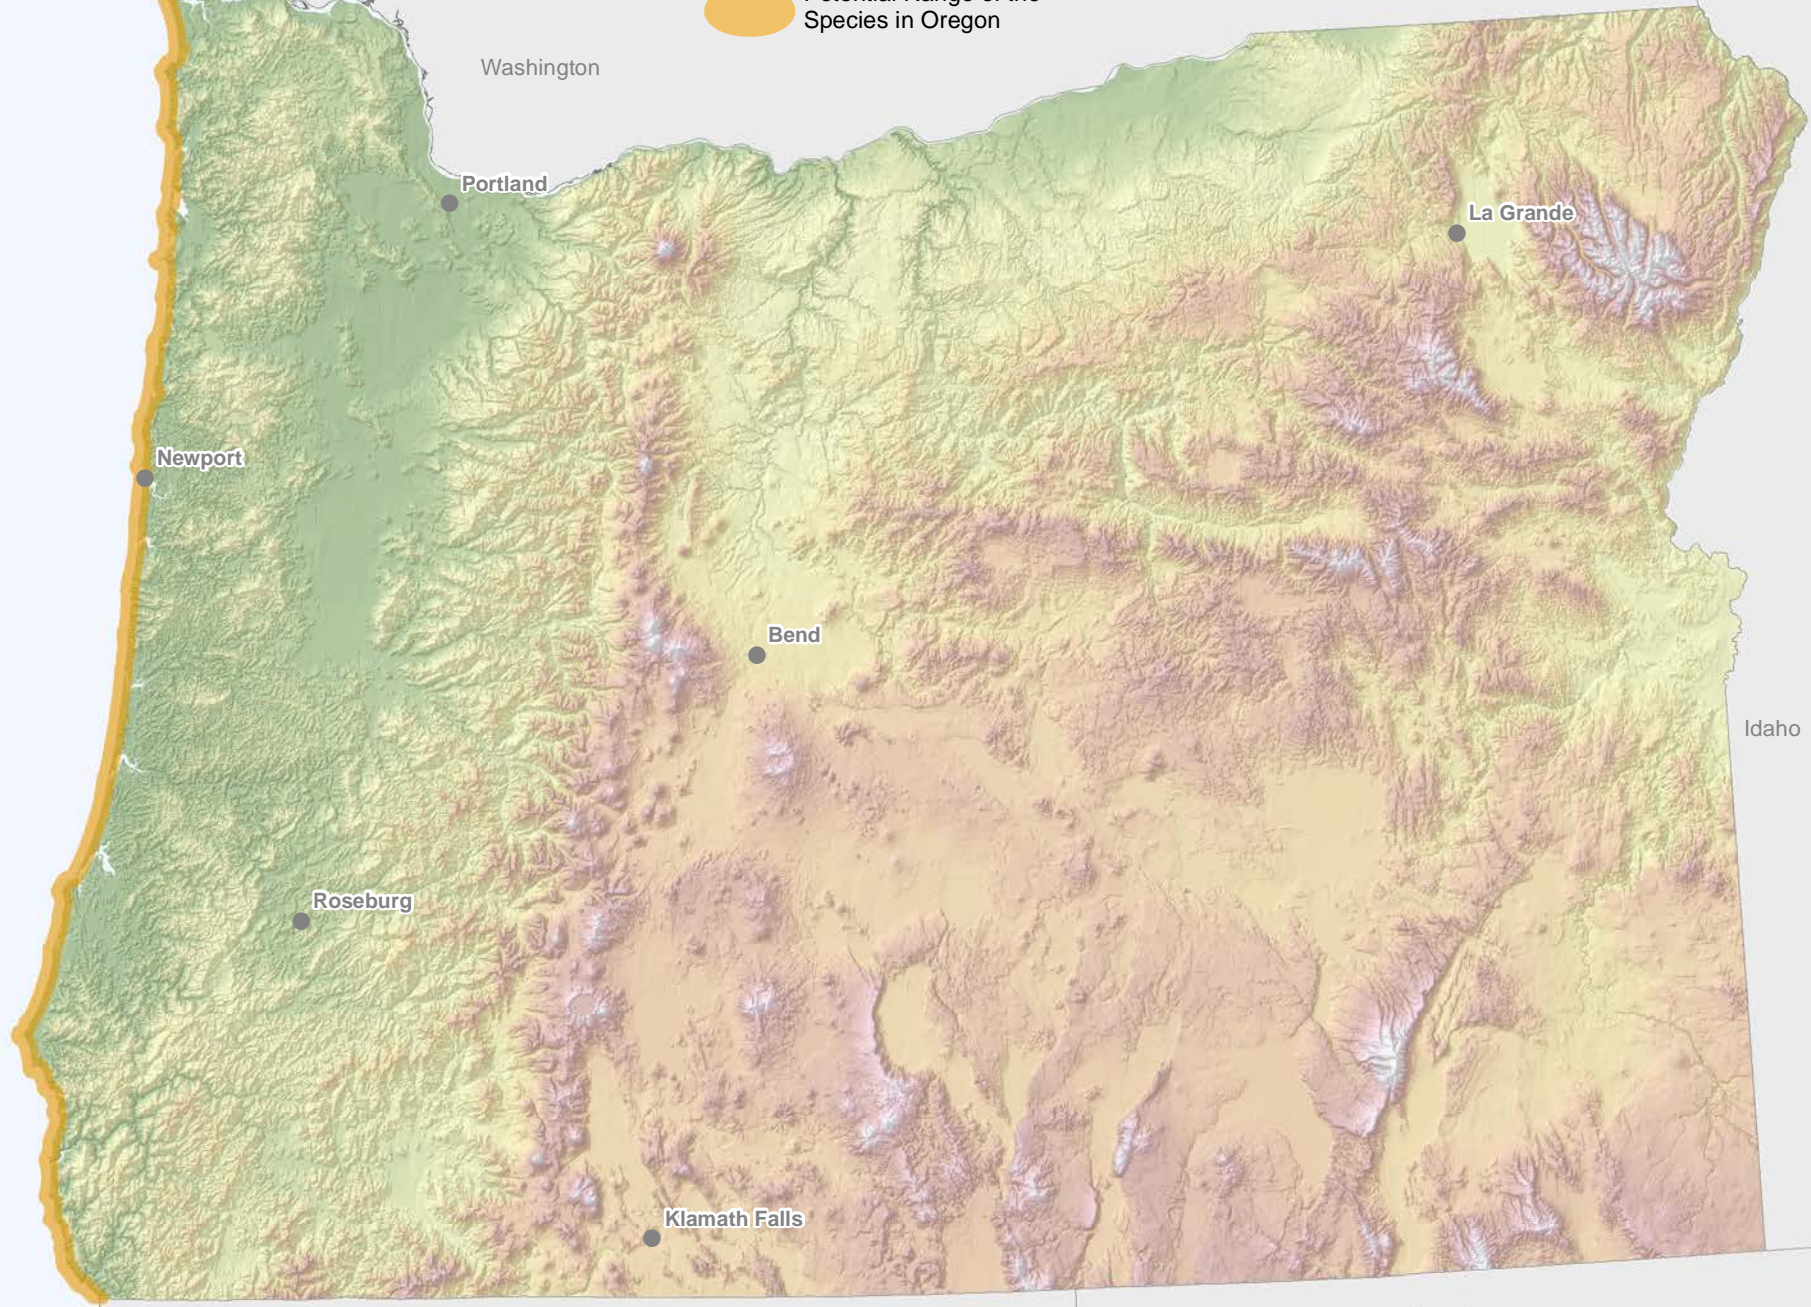

Western Snowy Plover

 Potential Range of the Species in Oregon

Washington

Portland

La Grande

Newport

Bend

Idaho

Roseburg

Klamath Falls

California

Nevada

 USFWS Field Office