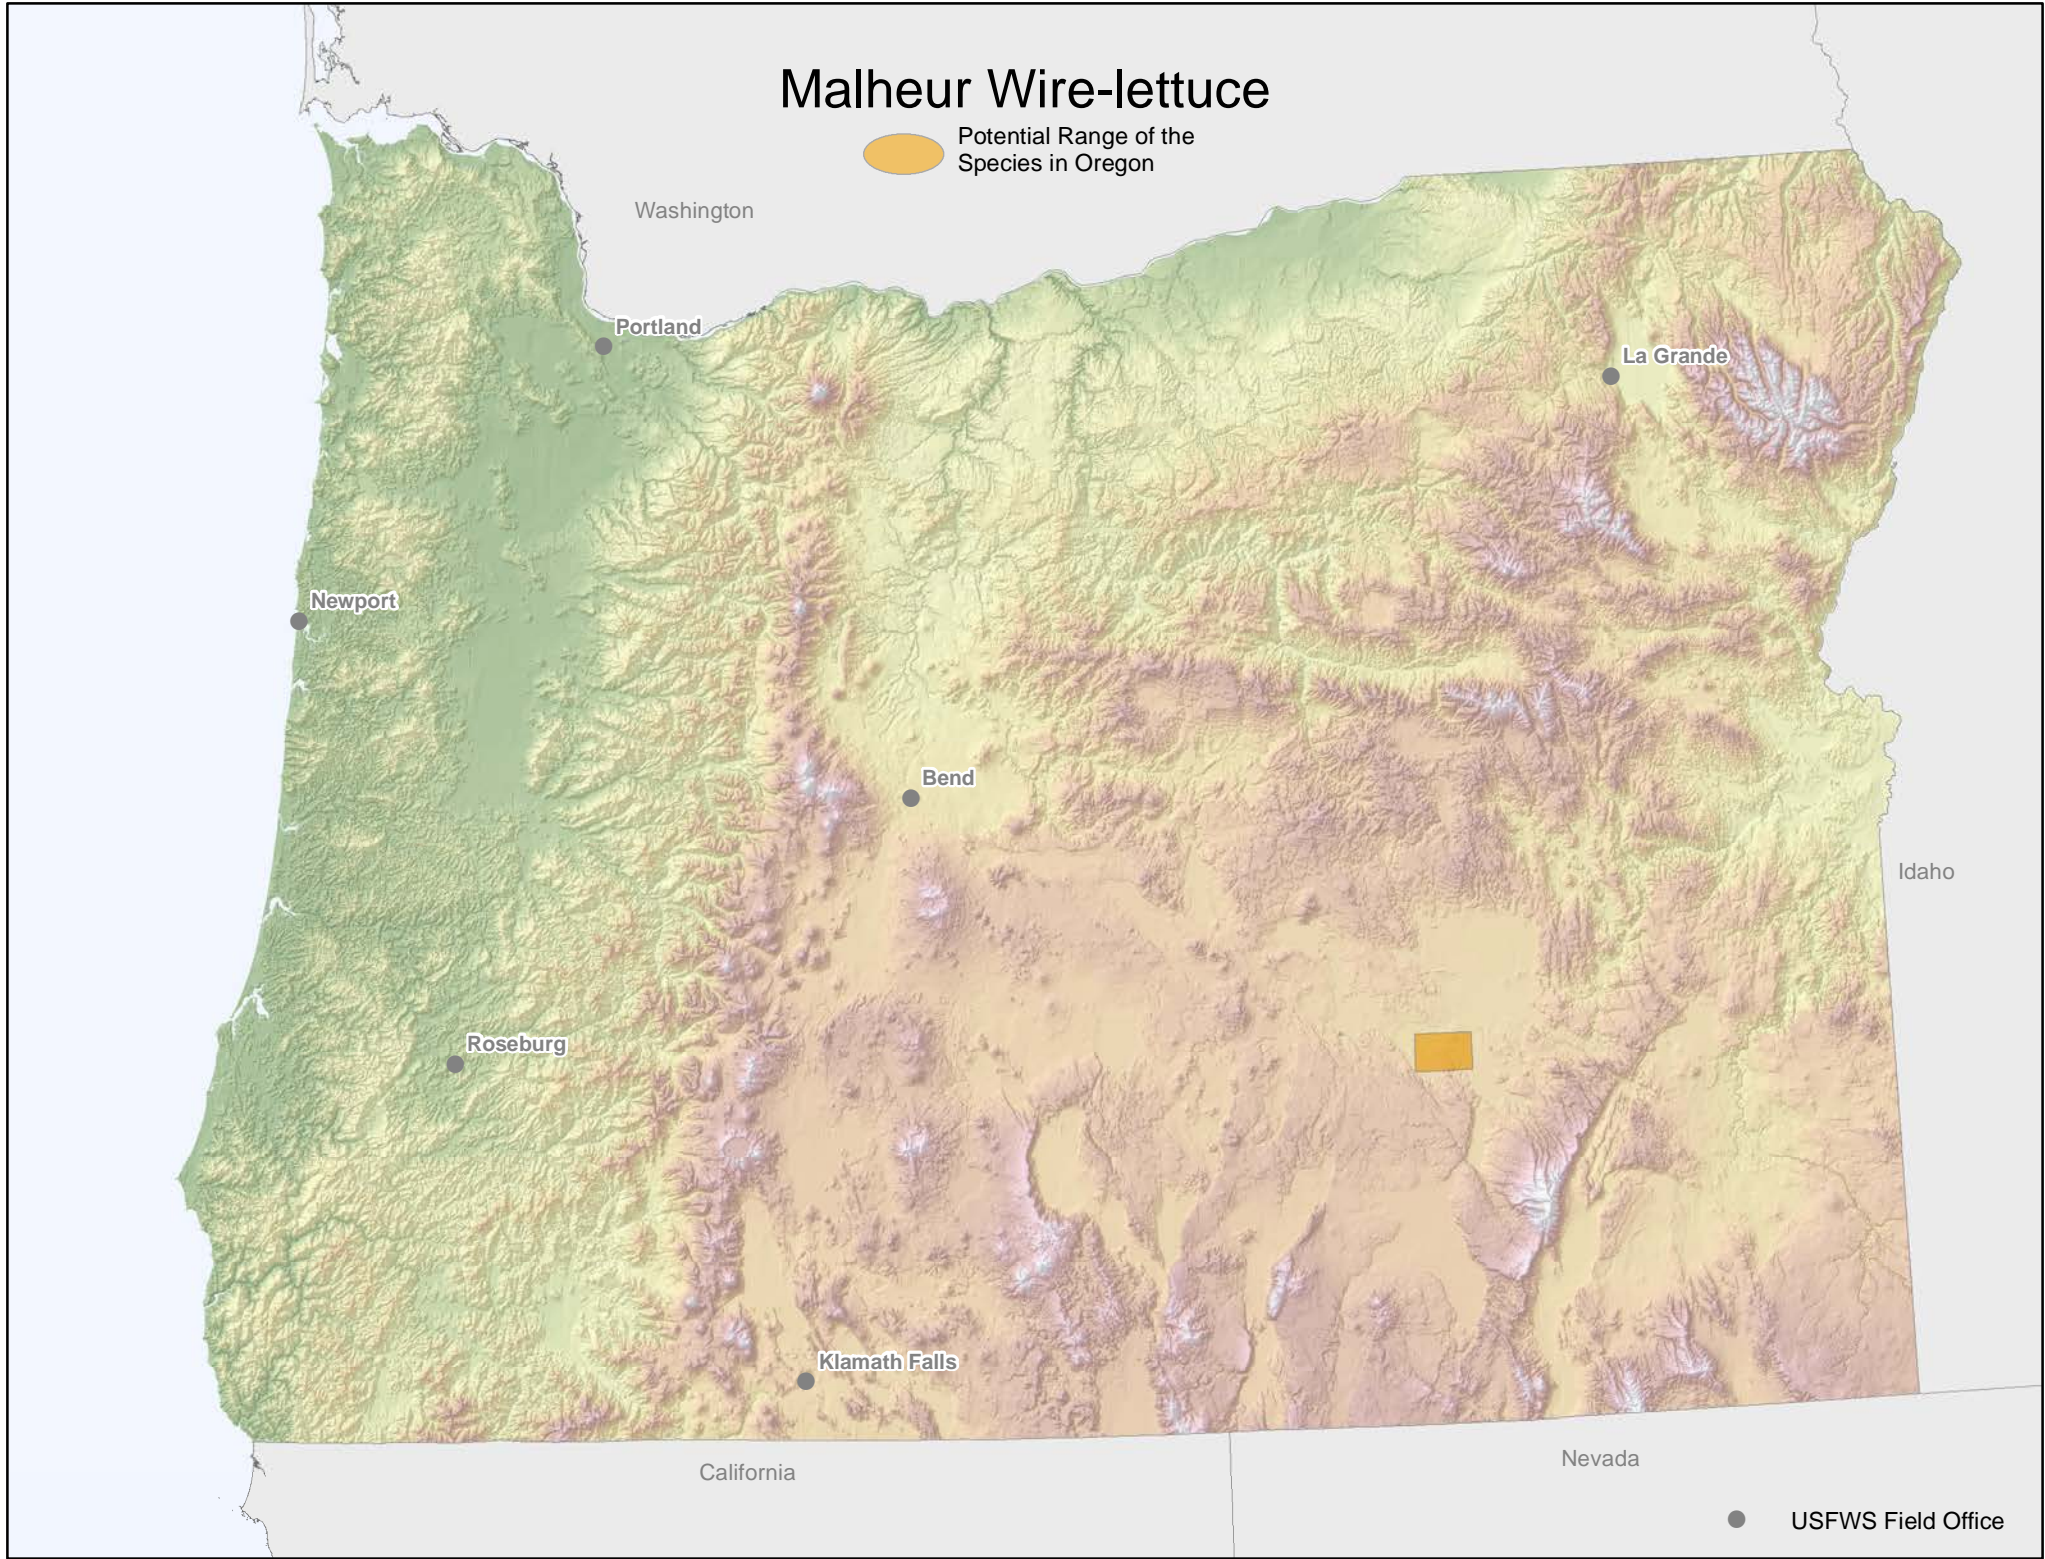

Malheur Wire-lettuce

Potential Range of the Species in Oregon

● USFWS Field Office