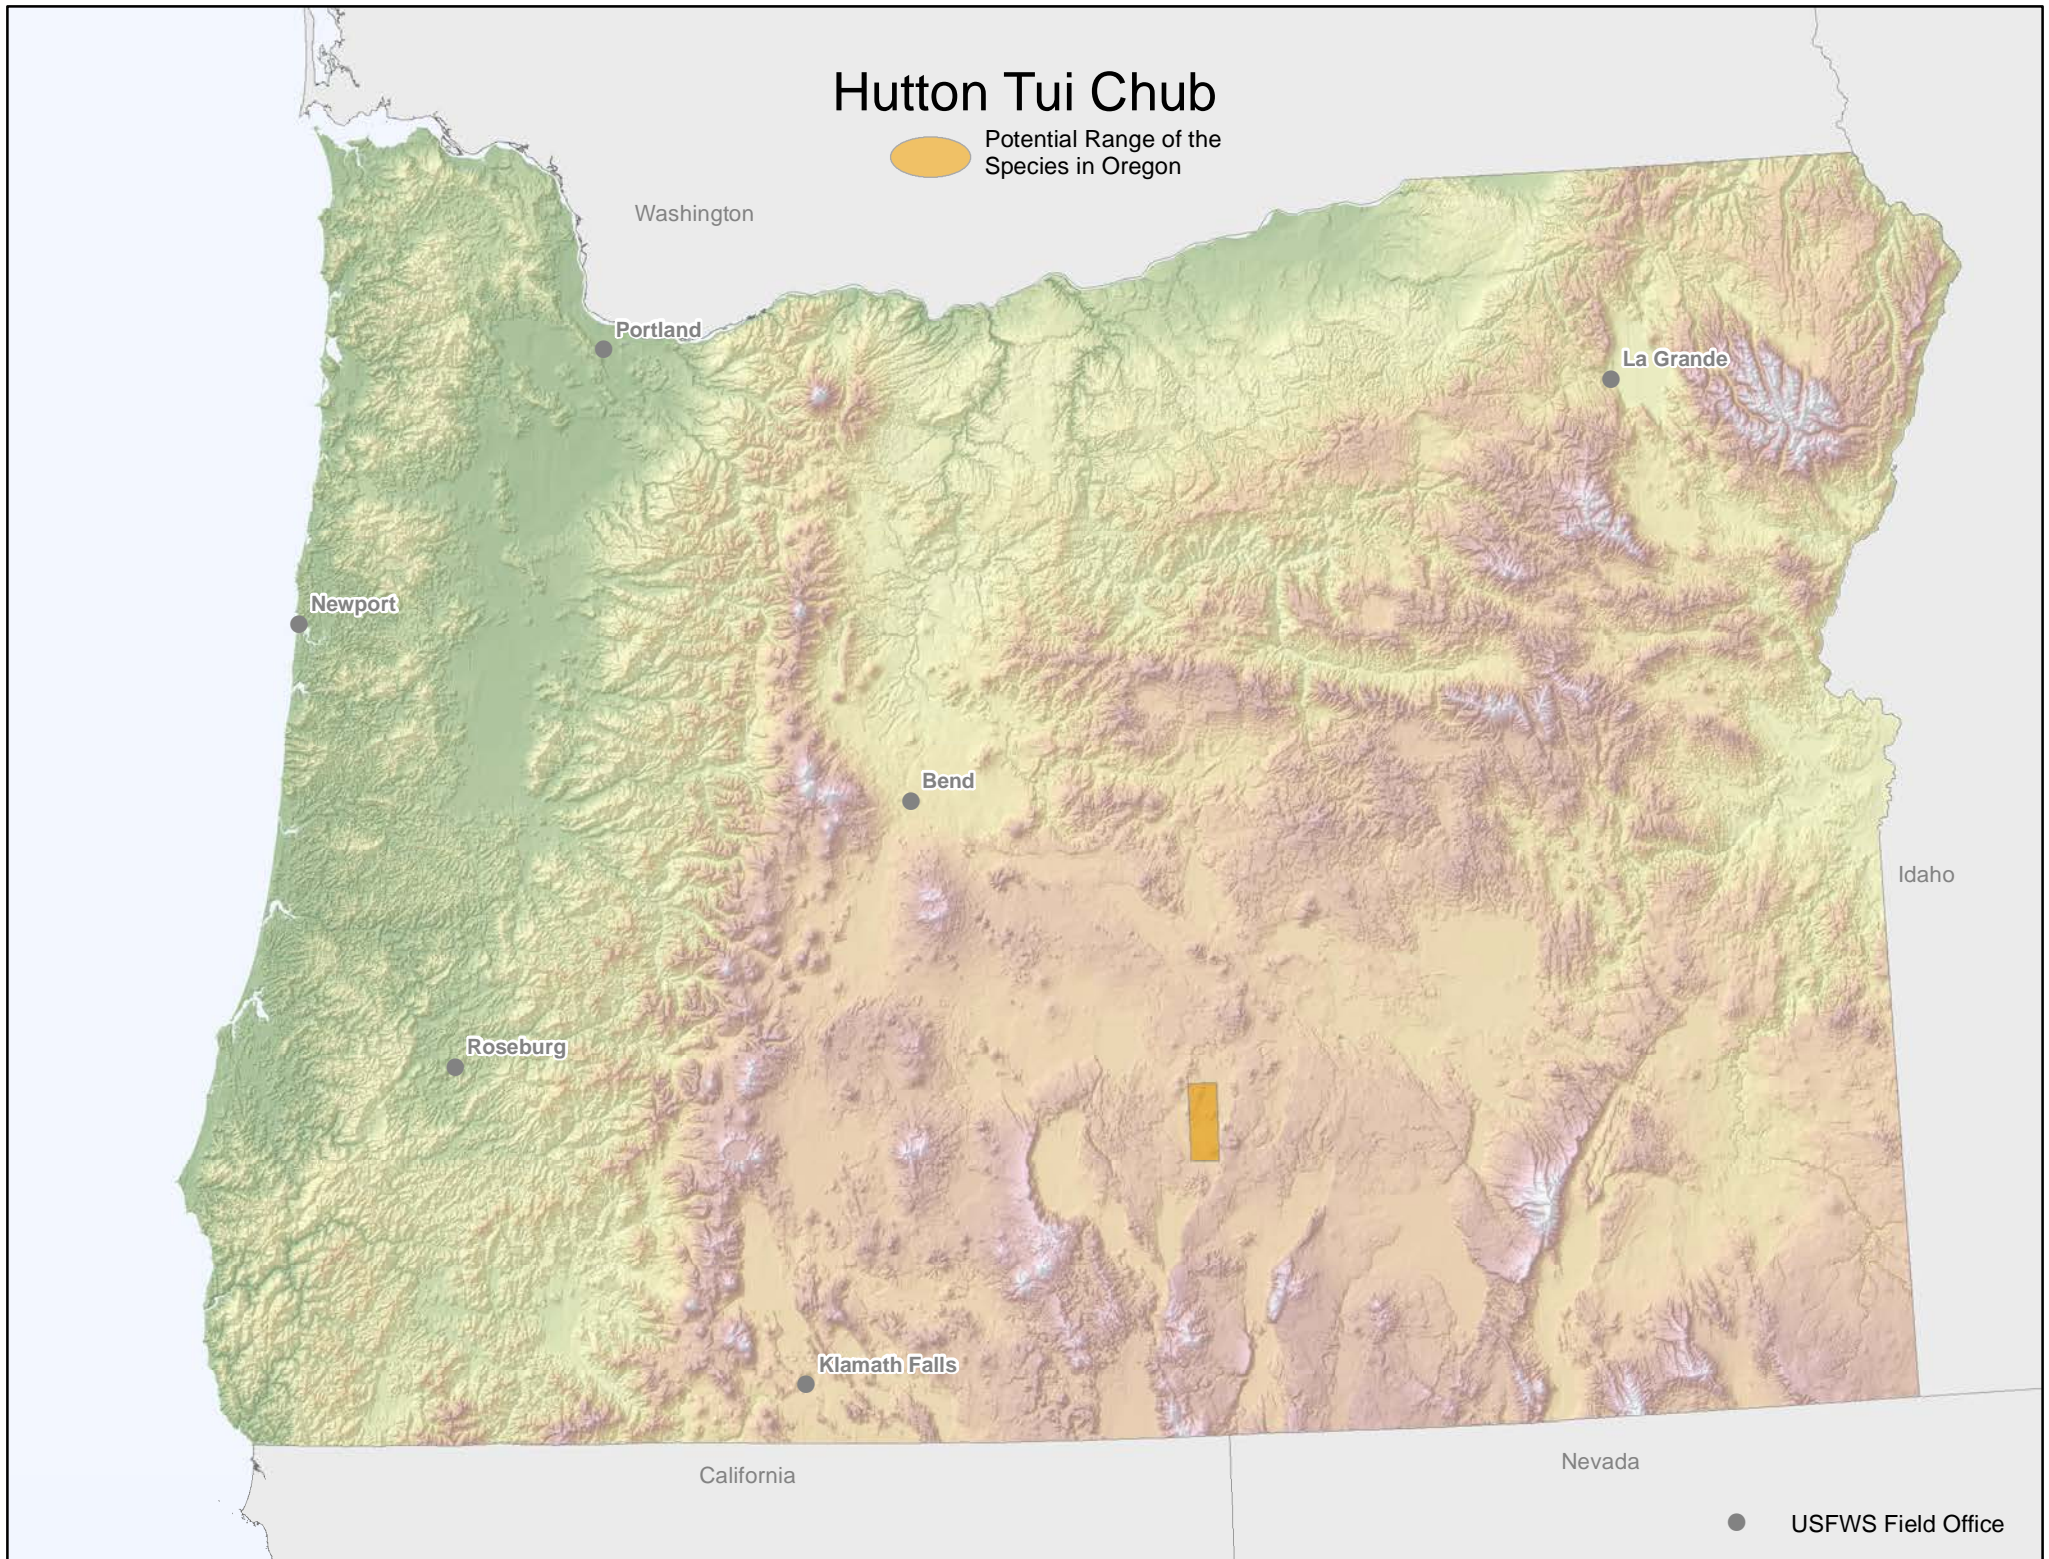

Hutton Tui Chub

 Potential Range of the Species in Oregon

Washington

Portland

La Grande

Newport

Bend

Idaho

Roseburg

Klamath Falls

California

Nevada

 USFWS Field Office