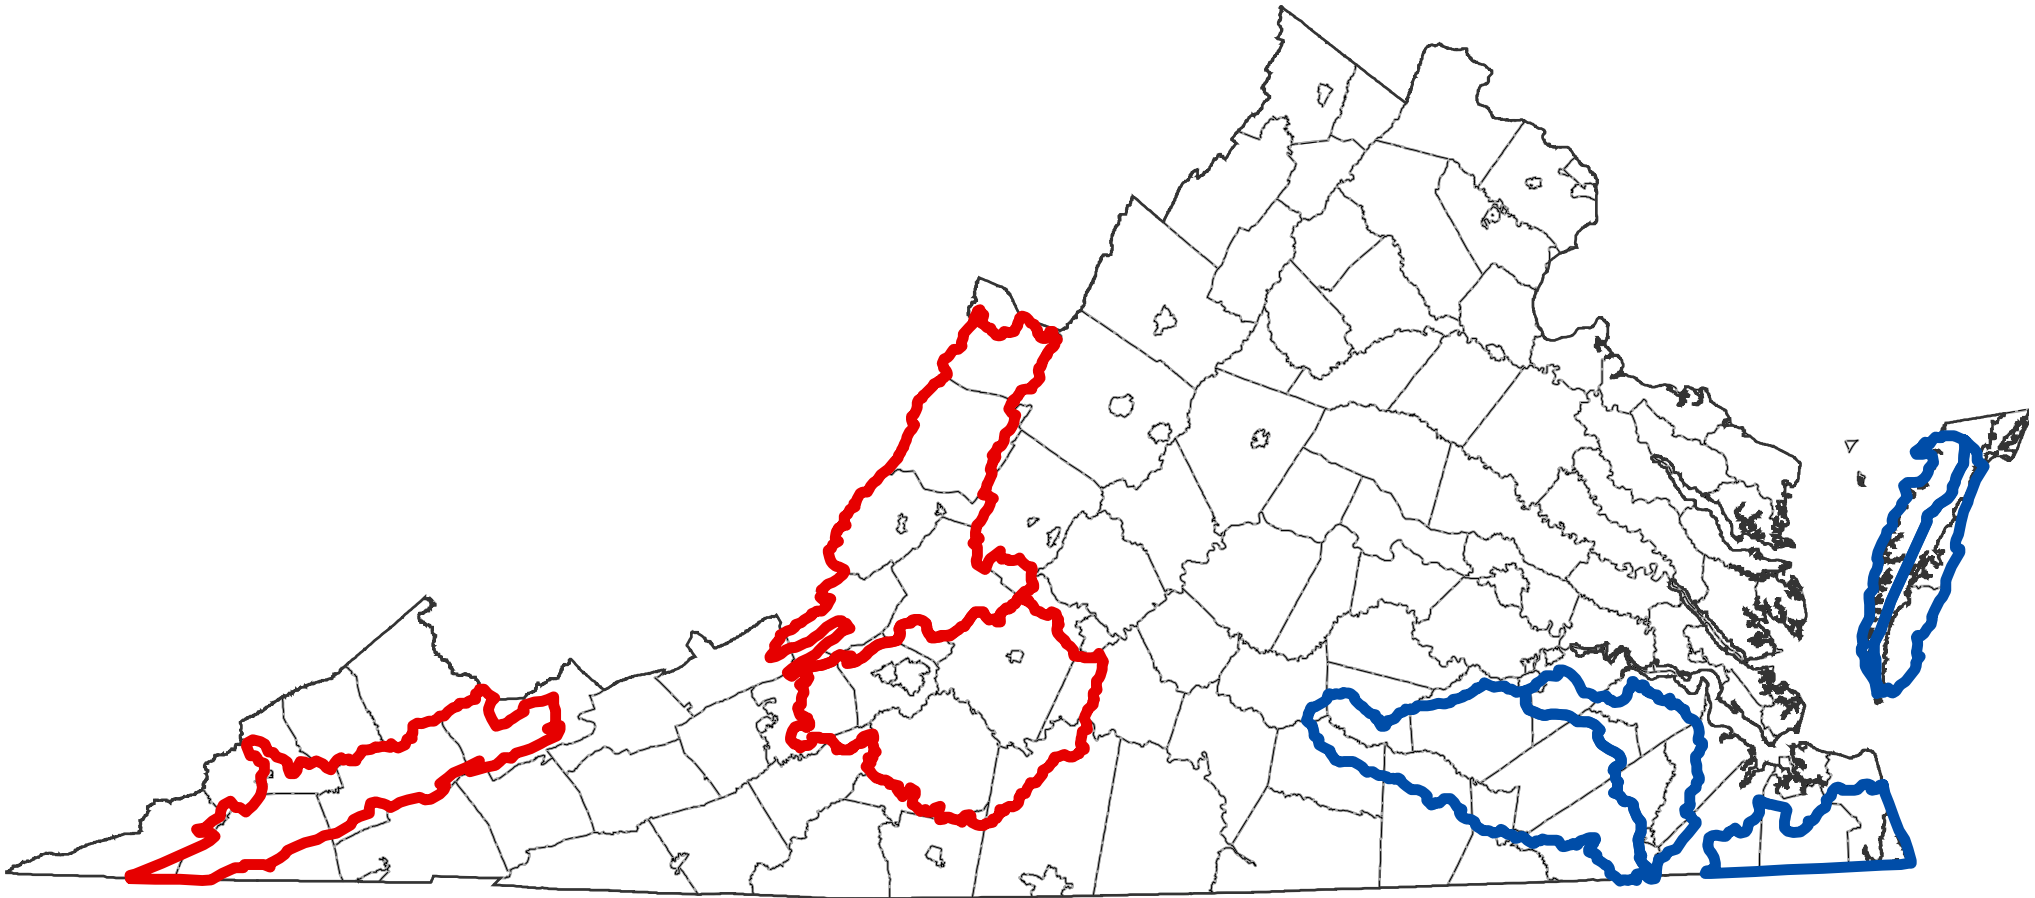

Virginia Partners for Fish and Wildlife Program Focus Areas

Legend

 Central Appalachian Streams

 Mid-Atlantic Coastal Plain