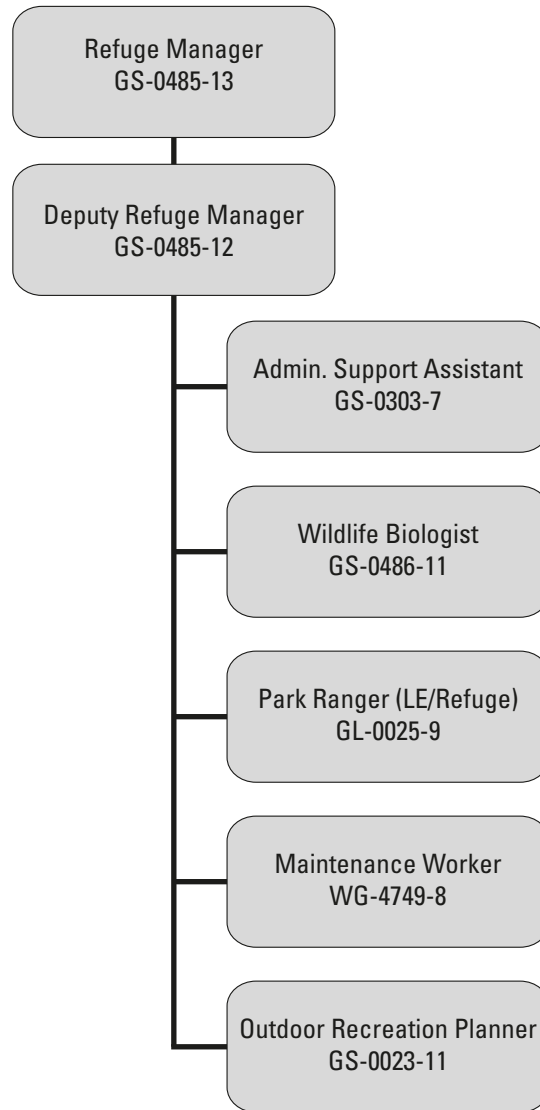

APPENDIX C: STAFFING CHARTS

AmeriCorps: USFWS

- Alternatives A – Current, Approved Staffing Chart
Eastern Virginia Rivers National Wildlife Refuge Complex
- Alternatives B & C – Proposed Staffing Chart
Eastern Virginia Rivers National Wildlife Refuge Complex

**Alternative A – Current Staffing Chart
Eastern Virginia Rivers
National Wildlife Refuge Complex**

(Includes Presquile/James River/Rappahannock River Valley/Plum Tree Island NWRS)

Alternatives B & C – Proposed Staffing Chart Eastern Virginia Rivers National Wildlife Refuge Complex

(Includes Presquile/James River/Rappahannock River Valley/Plum Tree Island NWRS)