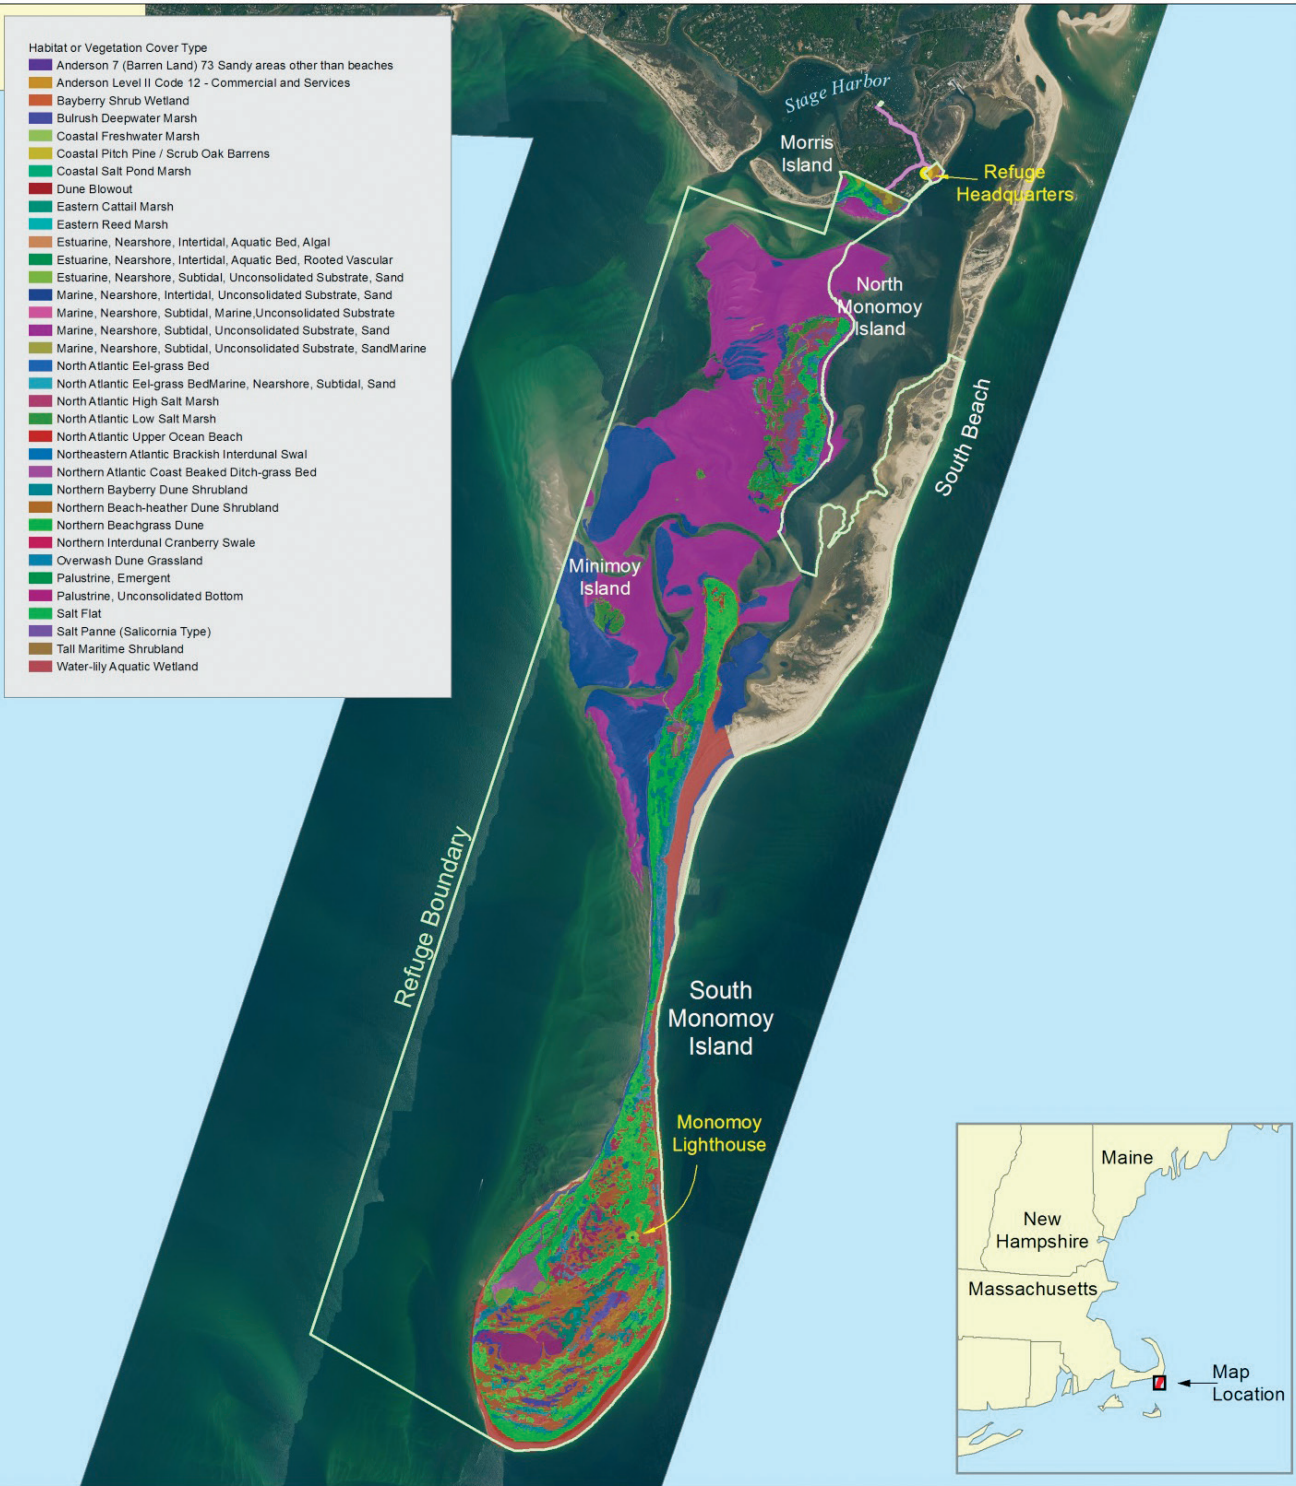

Monomoy National Wildlife Refuge - Comprehensive Conservation Plan

Habitat Cover Types - JW Sewall Co. - 2011

Sources:
 Refuge and Wilderness boundaries from USFWS.
 Background image from the Town of Chatham, 2012