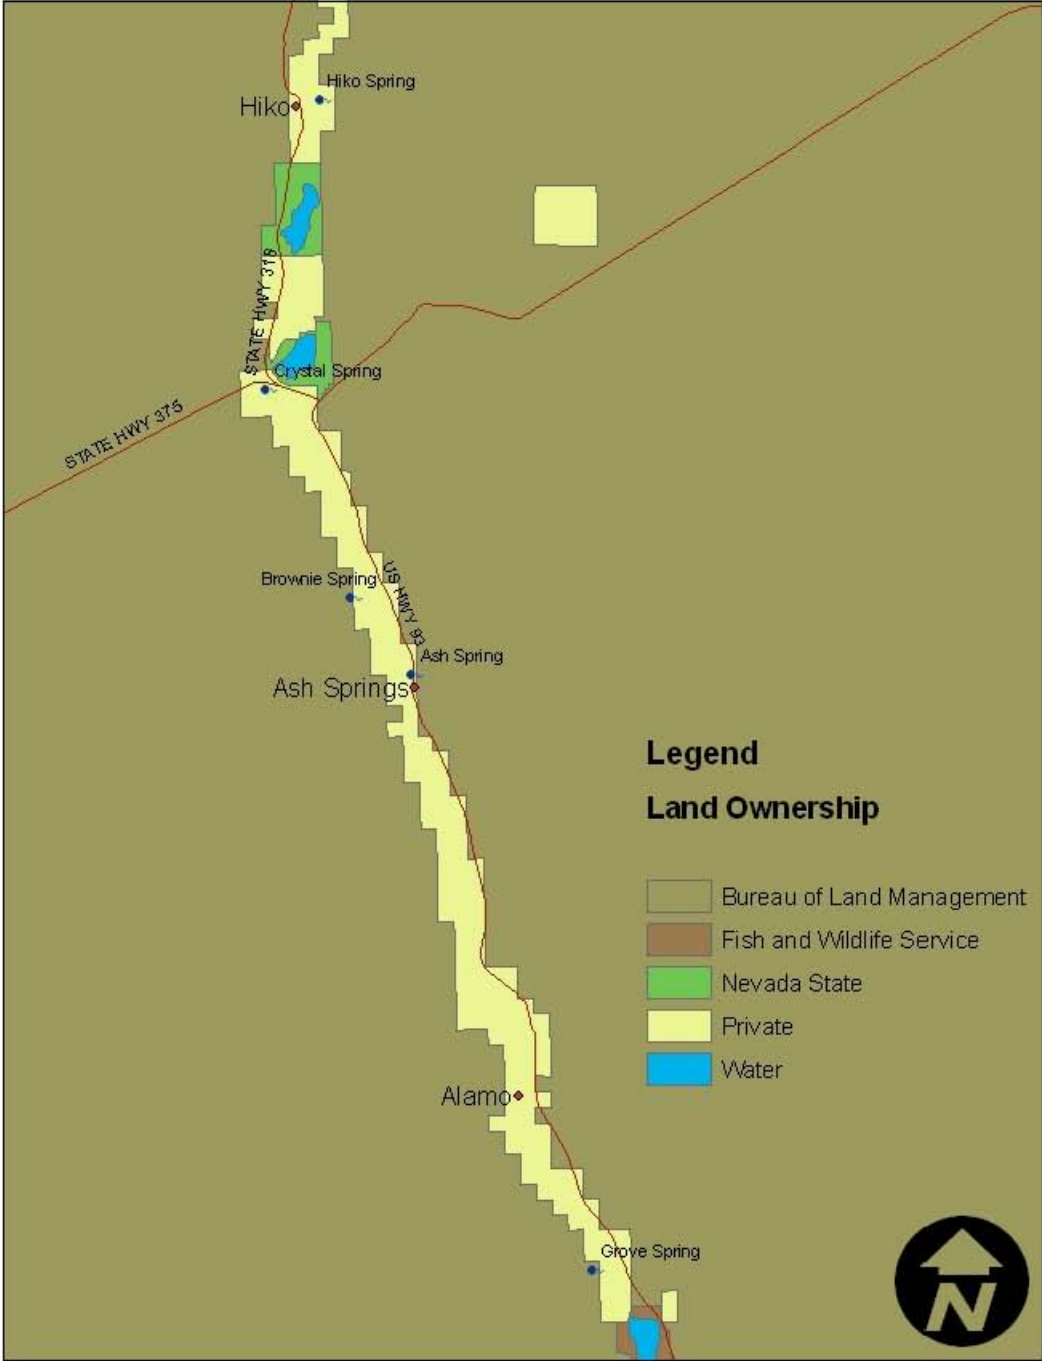

Attachment 1: Pahrnagat Valley

Created by: J. Wixson
Nevada Department of Wildlife
Southern Region GIS Lab. Sep. 28, 2006