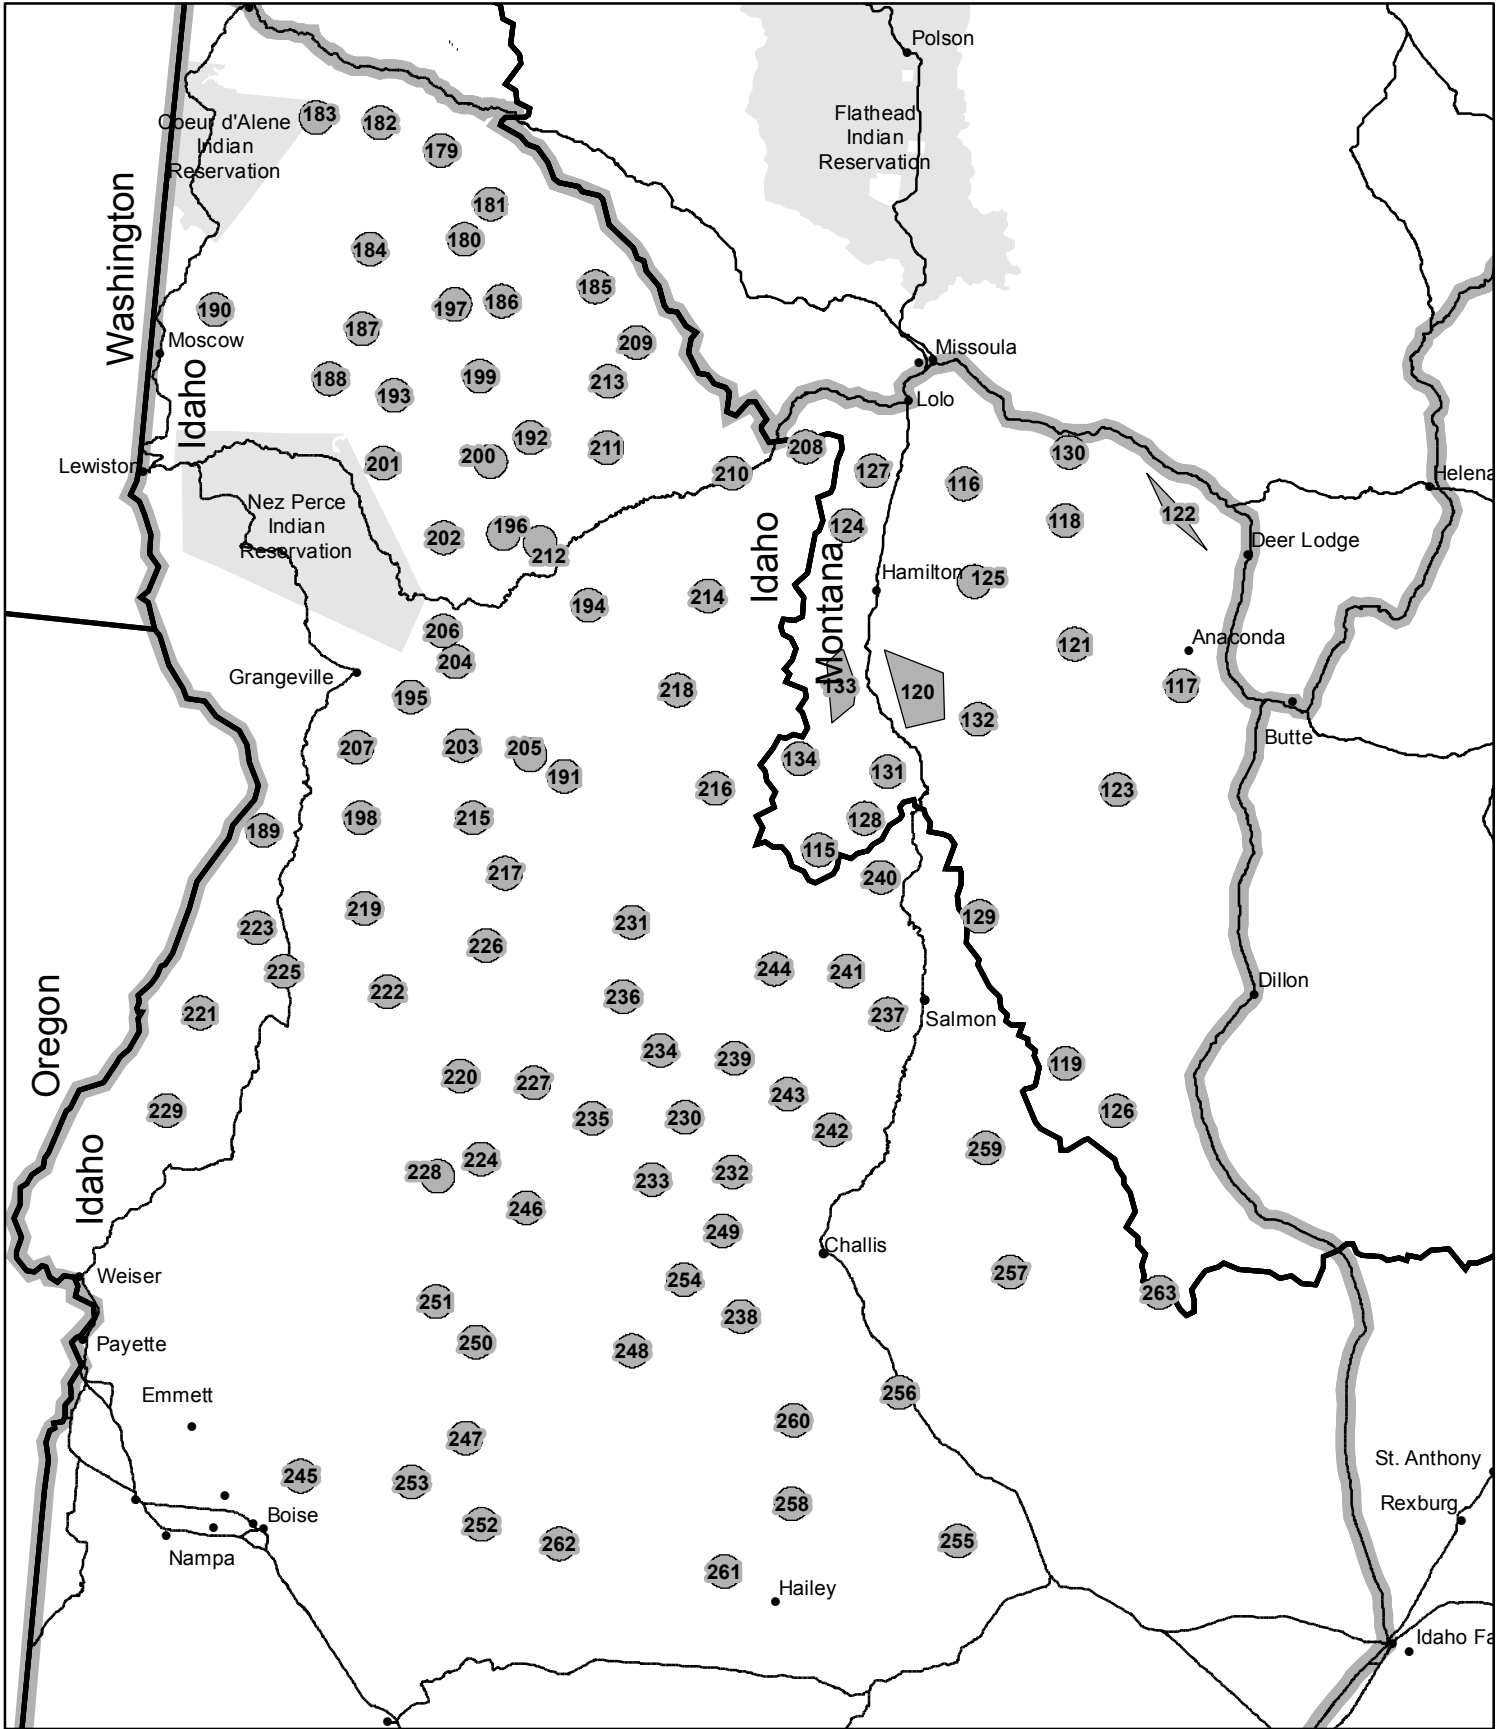

Figure 4. Central Idaho Wolf Recovery Area