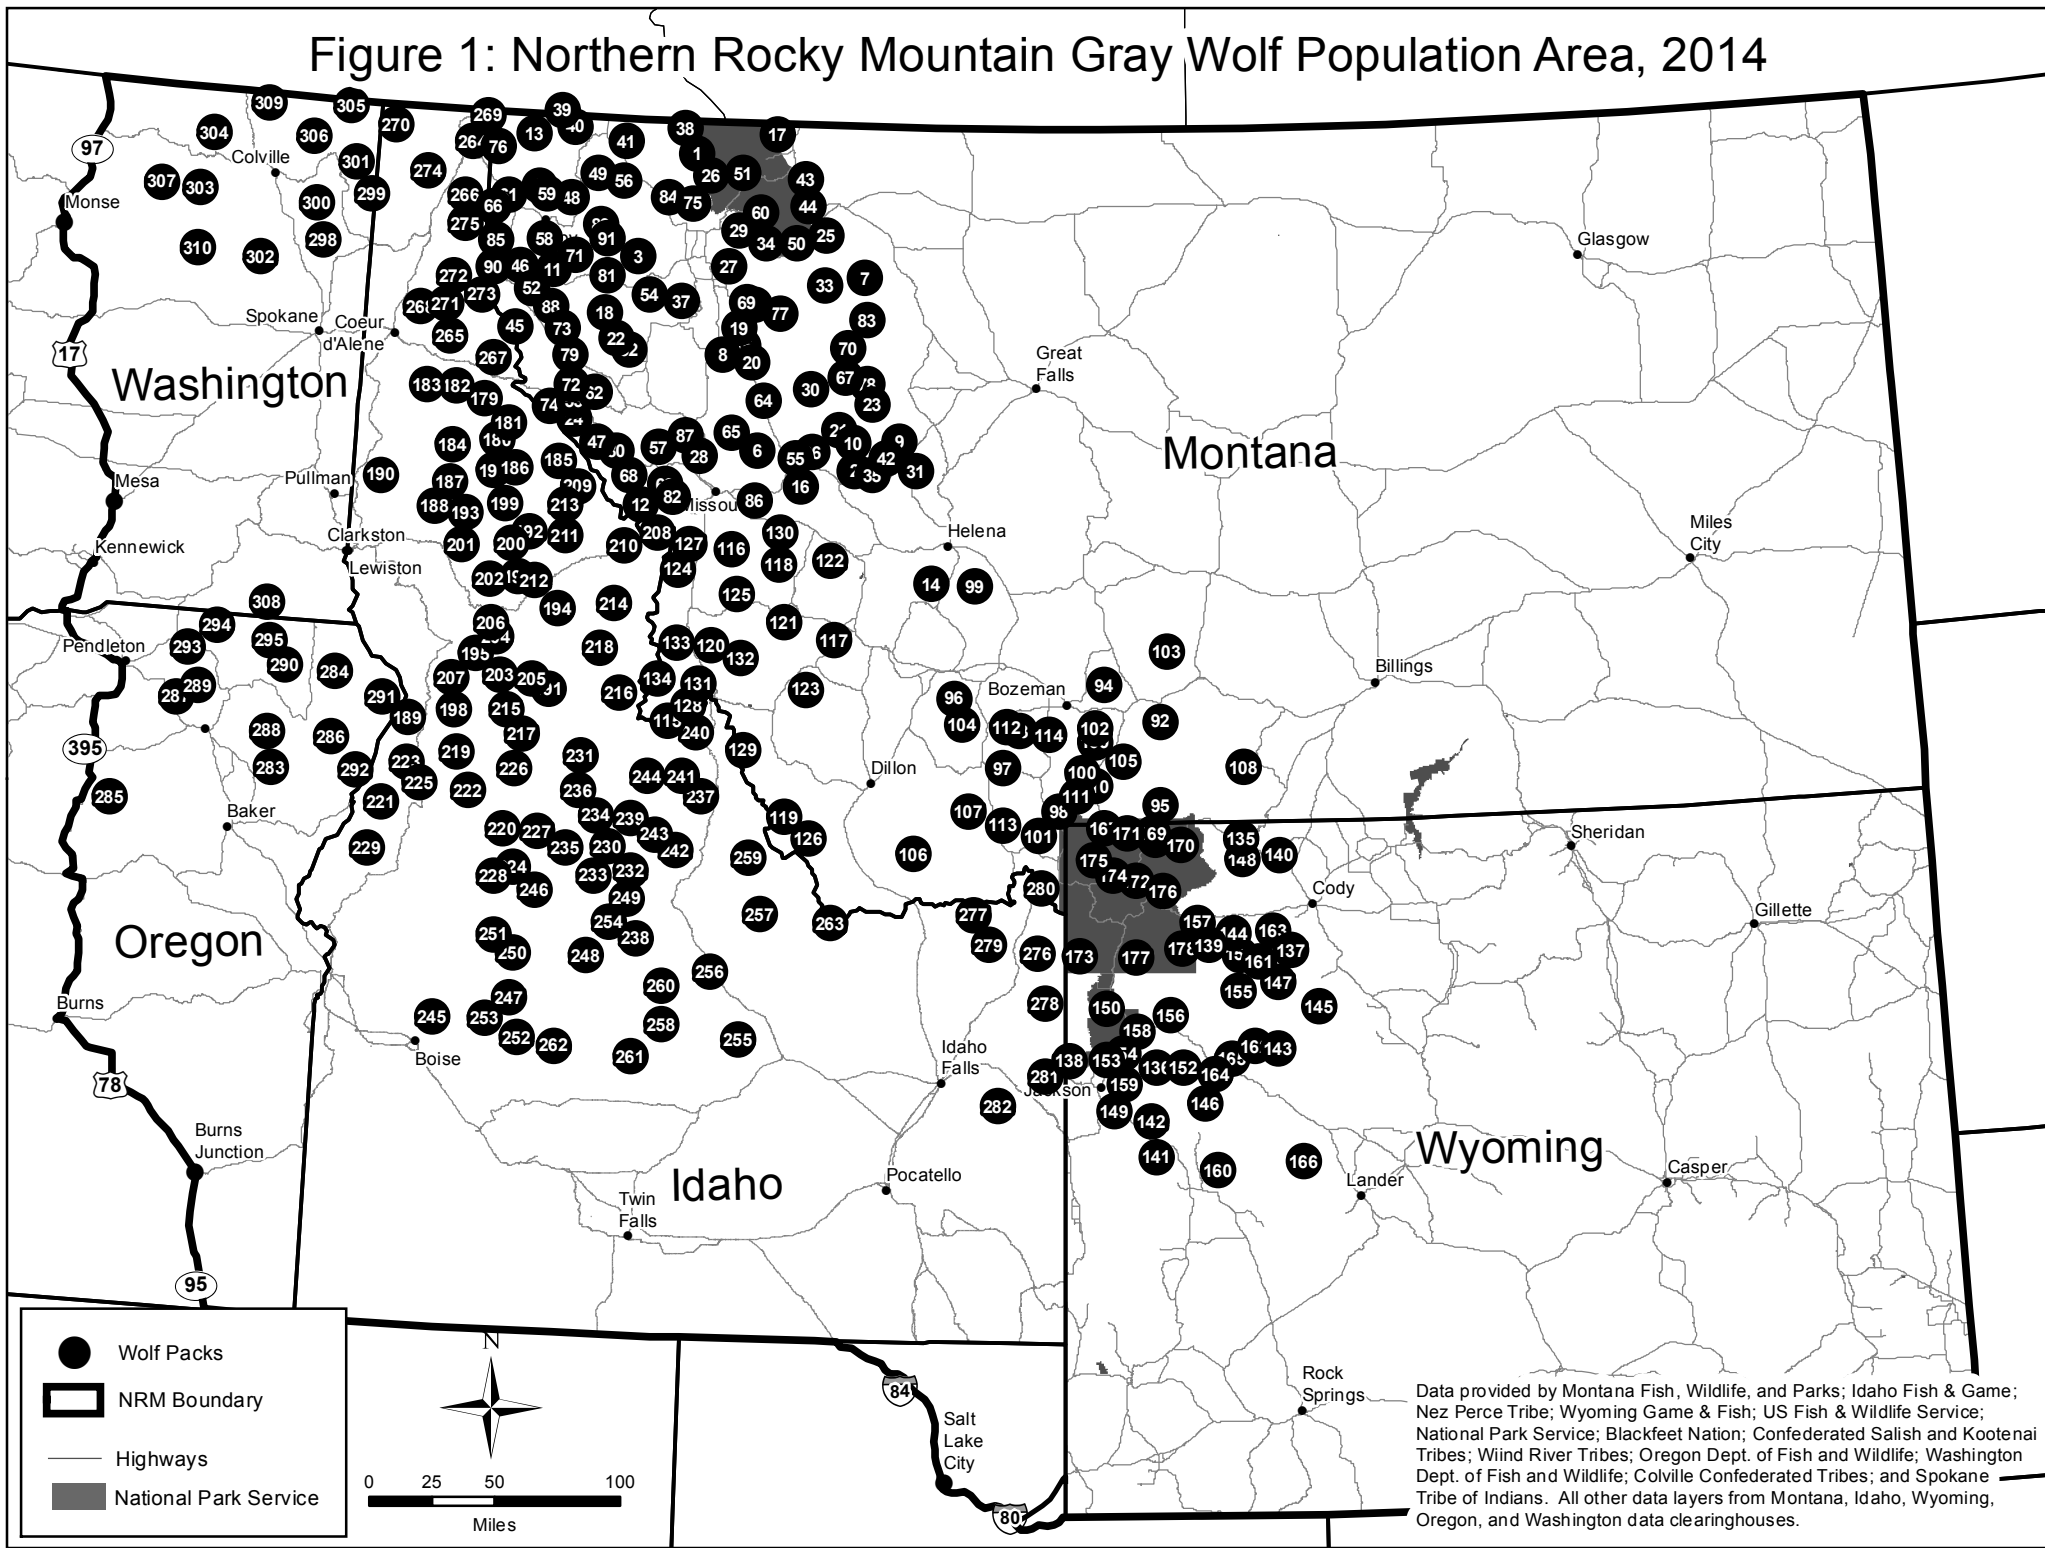

Figure 1: Northern Rocky Mountain Gray Wolf Population Area, 2014

Data provided by Montana Fish, Wildlife, and Parks; Idaho Fish & Game; Nez Perce Tribe; Wyoming Game & Fish; US Fish & Wildlife Service; National Park Service; Blackfeet Nation; Confederated Salish and Kootenai Tribes; Wind River Tribes; Oregon Dept. of Fish and Wildlife; Washington Dept. of Fish and Wildlife; Colville Confederated Tribes; and Spokane Tribe of Indians. All other data layers from Montana, Idaho, Wyoming, Oregon, and Washington data clearinghouses.