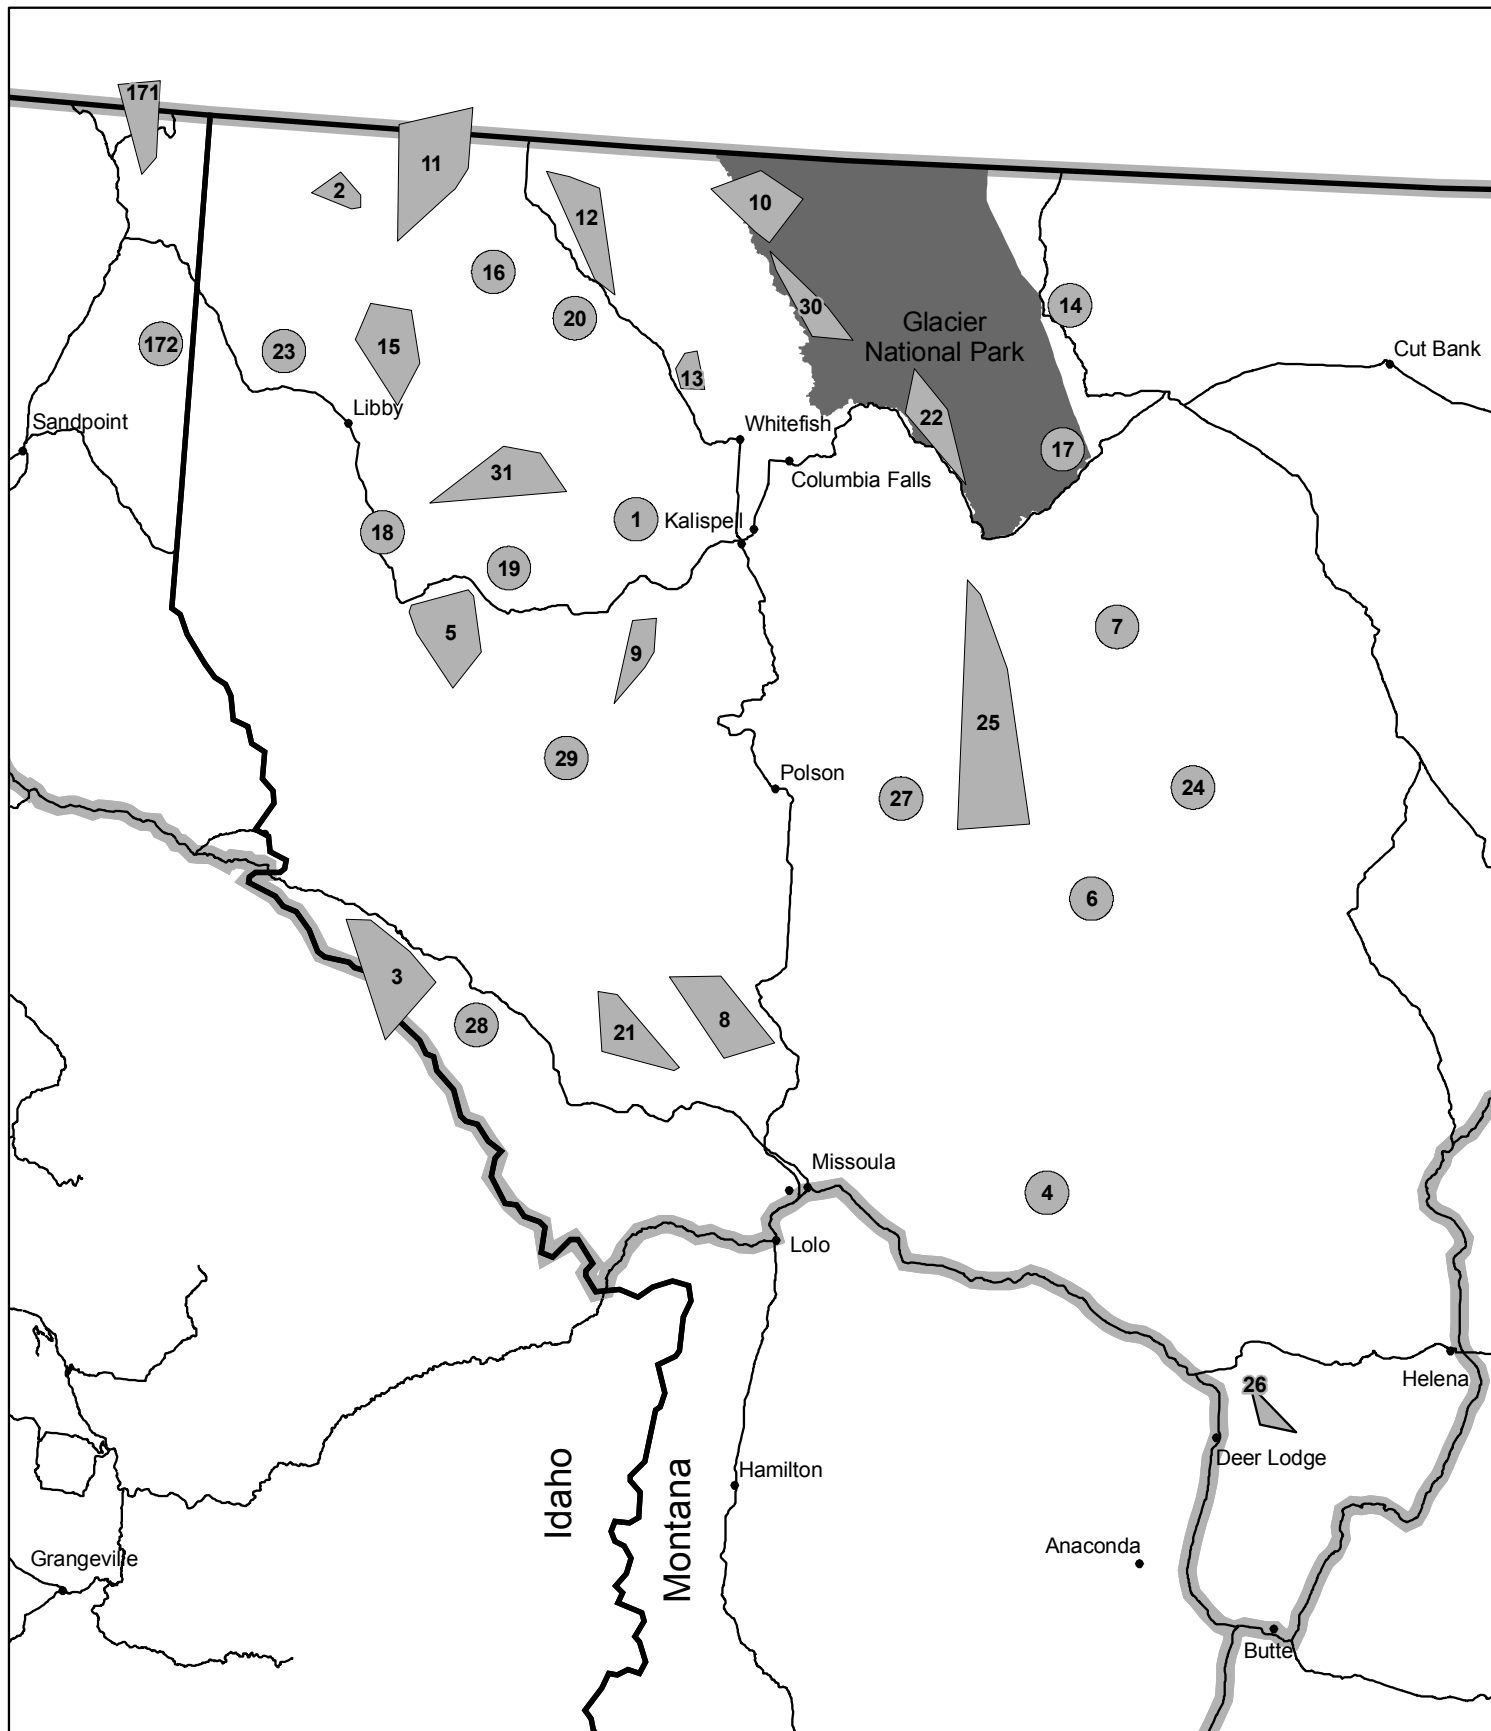

Figure 2. Northwest Montana Wolf Recovery Area

- 1 Wolf Pack Distribution (See Tables)
- Recovery Area Boundary
- State Boundary
- Major Highways
- National Park Service