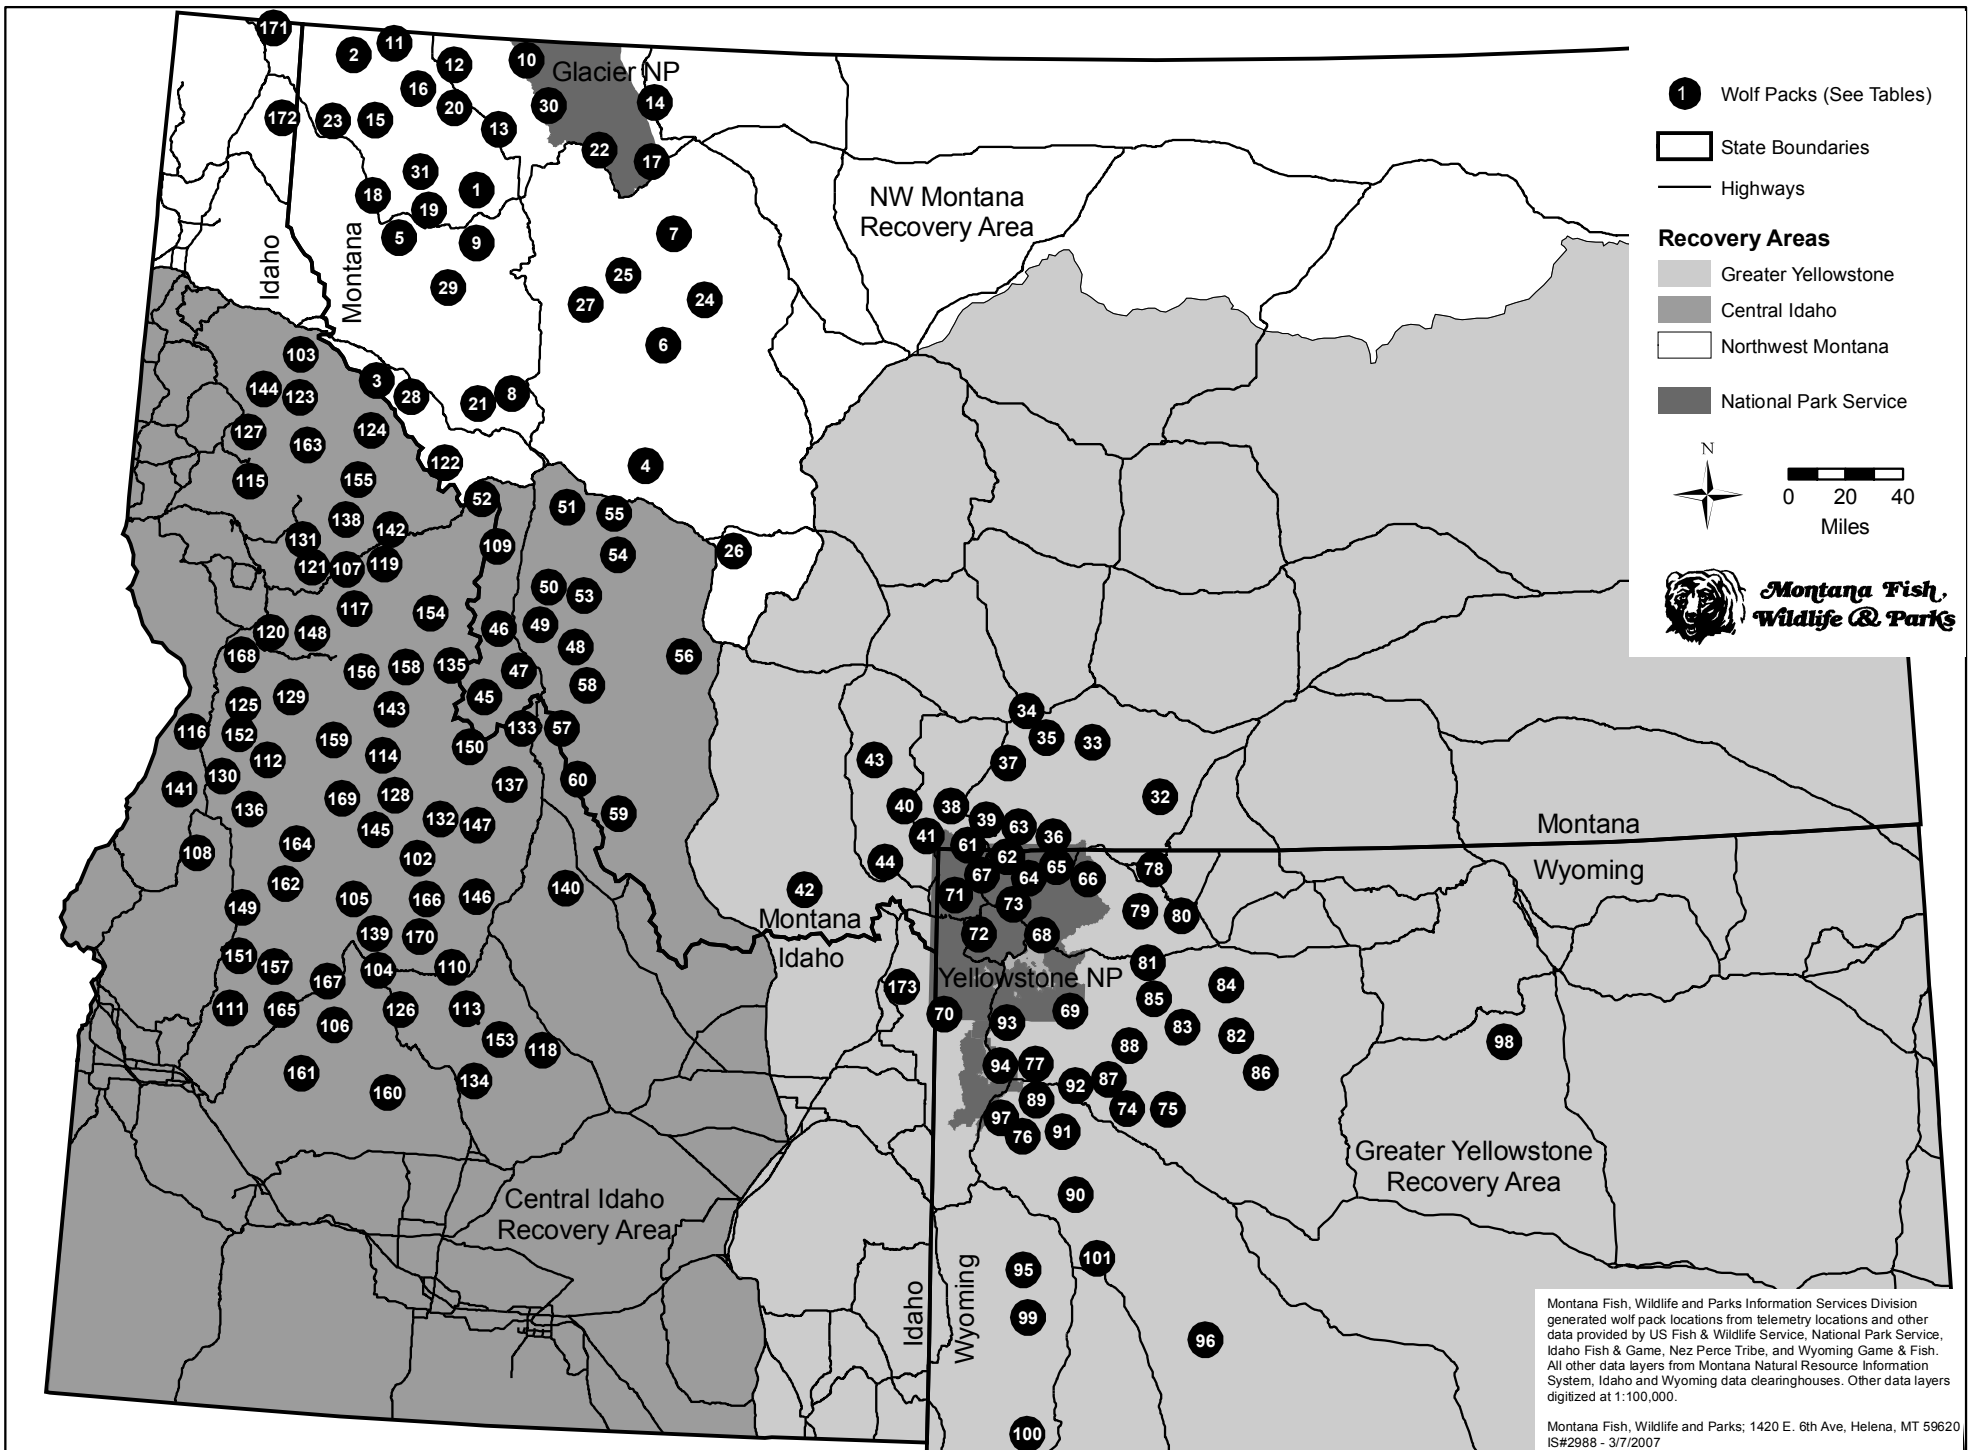

Figure 1. Central Idaho, Northwest Montana and Greater Yellowstone Wolf Recovery Areas

Montana Fish, Wildlife and Parks Information Services Division generated wolf pack locations from telemetry locations and other data provided by US Fish & Wildlife Service, National Park Service, Idaho Fish & Game, Nez Perce Tribe, and Wyoming Game & Fish. All other data layers from Montana Natural Resource Information System, Idaho and Wyoming data clearinghouses. Other data layers digitized at 1:100,000.

Montana Fish, Wildlife and Parks; 1420 E. 6th Ave, Helena, MT 59620
IS#2988 - 3/7/2007