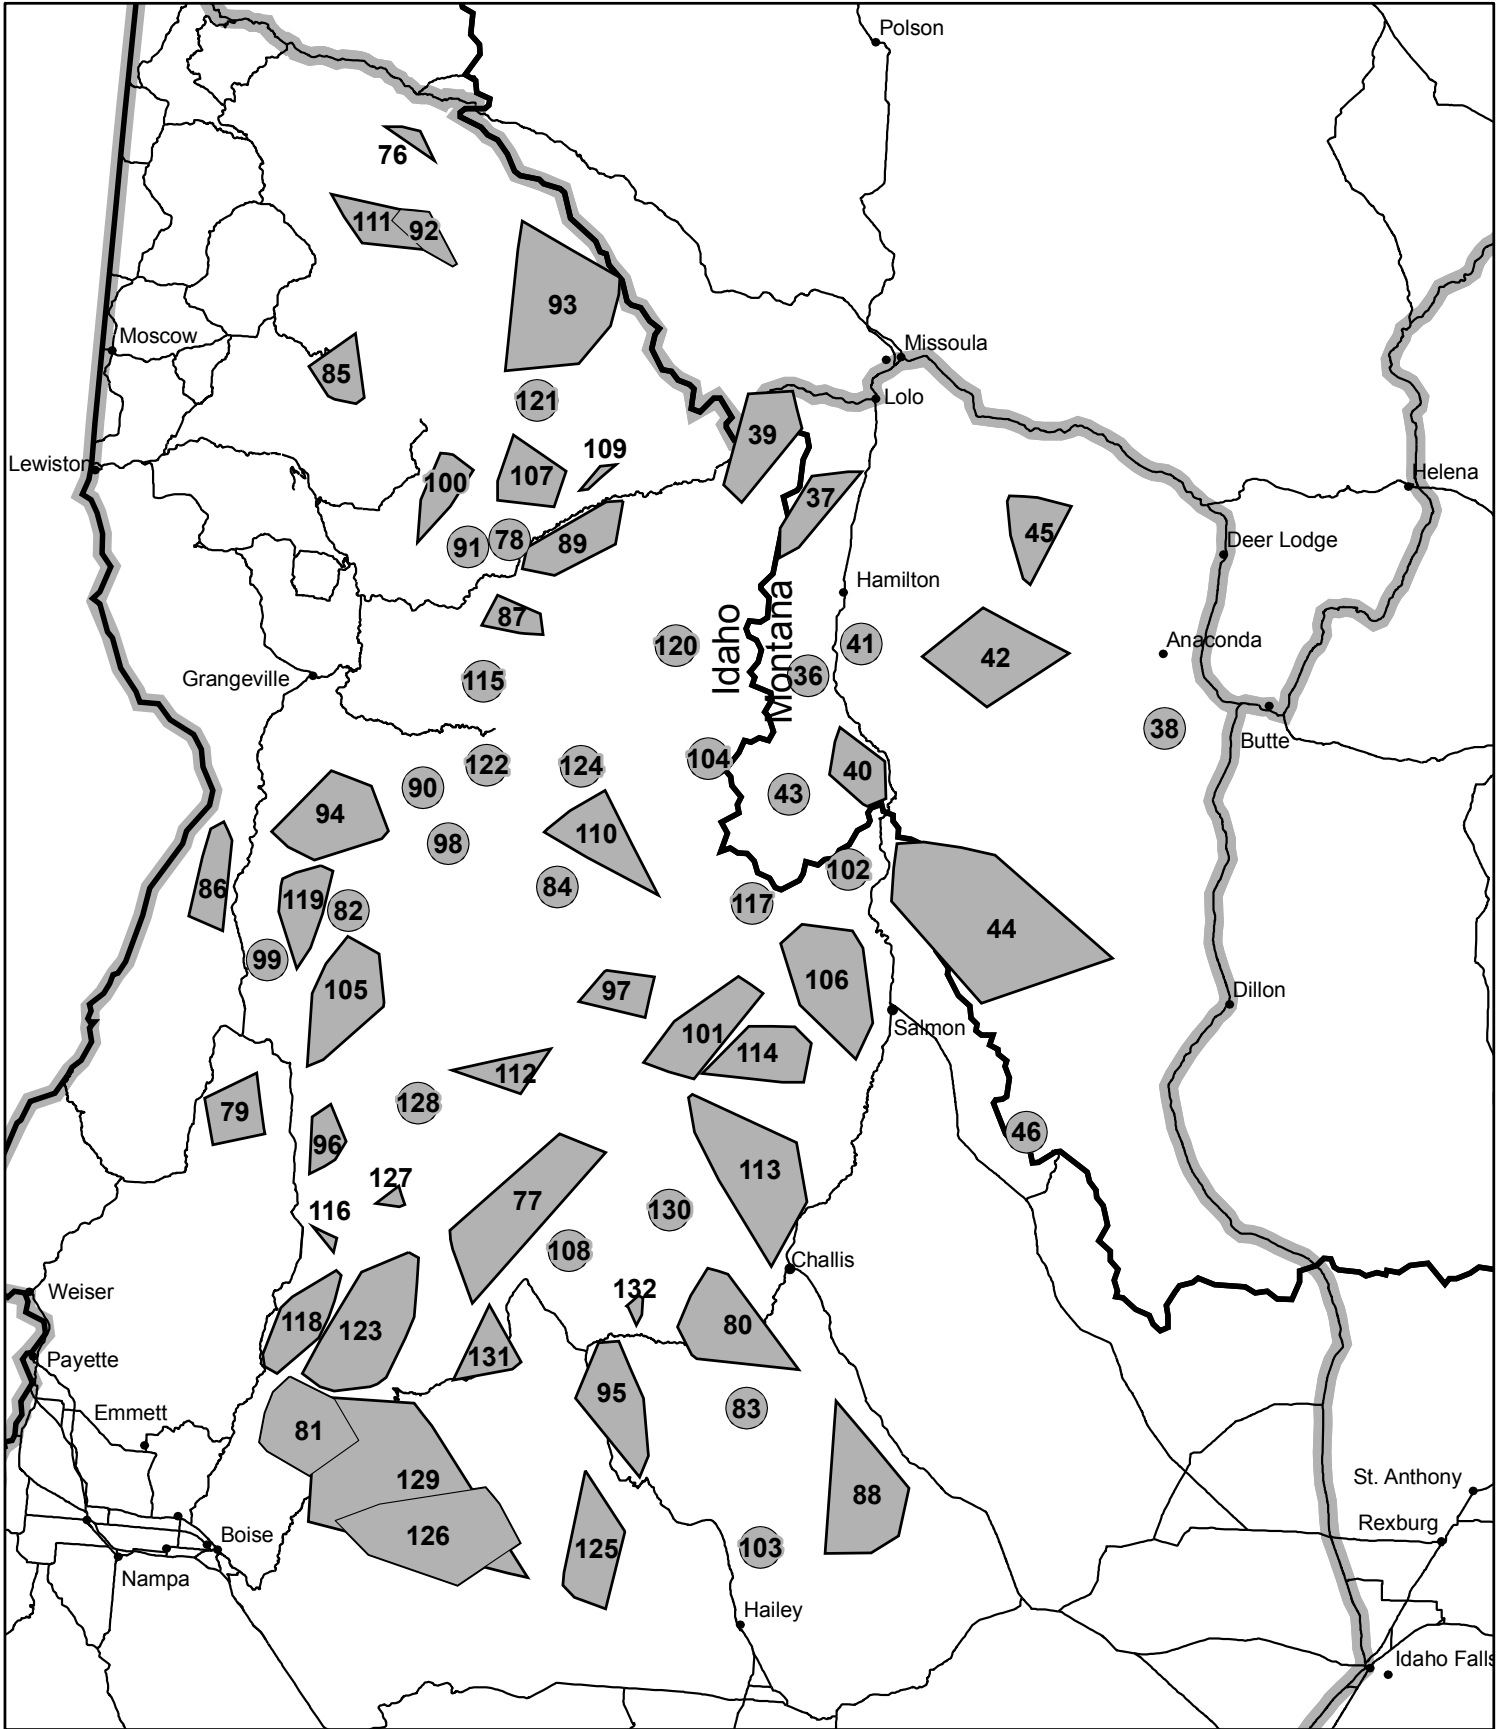

Figure 4. Central Idaho Wolf Recovery Area

- 1 Wolf Pack Distribution (See Tables)
- Recovery Area Boundary
- State Boundary
- Major Highways
- National Park Service