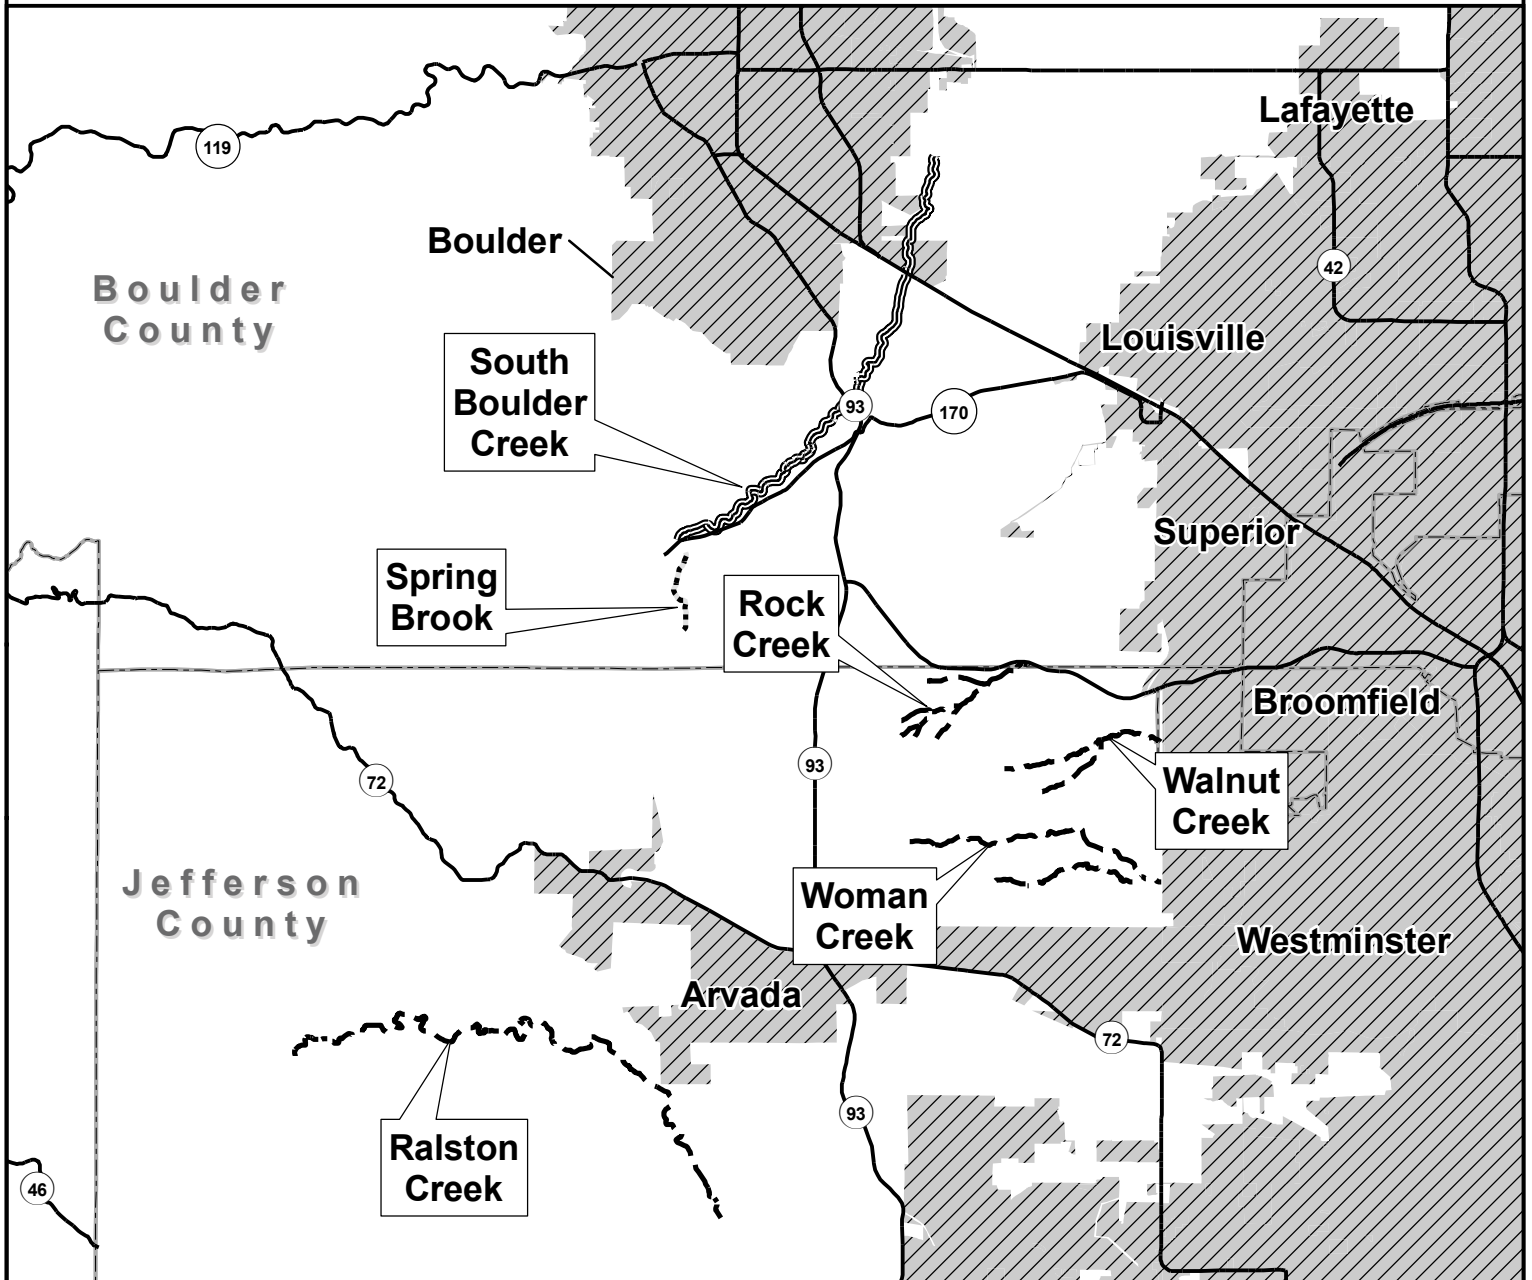

Critical Habitat for the Preble's Meadow Jumping Mouse

Unit 5 - South Boulder Creek, Unit 6 - Rocky Flats Site, Unit 7 - Ralston Creek

Critical habitat equals the stream plus the following distance outward on each side.

 110 meters (361 ft)

 120 meters (394 ft)

 140 meters (459 ft)

 Major Roads

 Municipal Lands

Colorado

Note: Critical Habitat without name labels are unnamed tributaries.