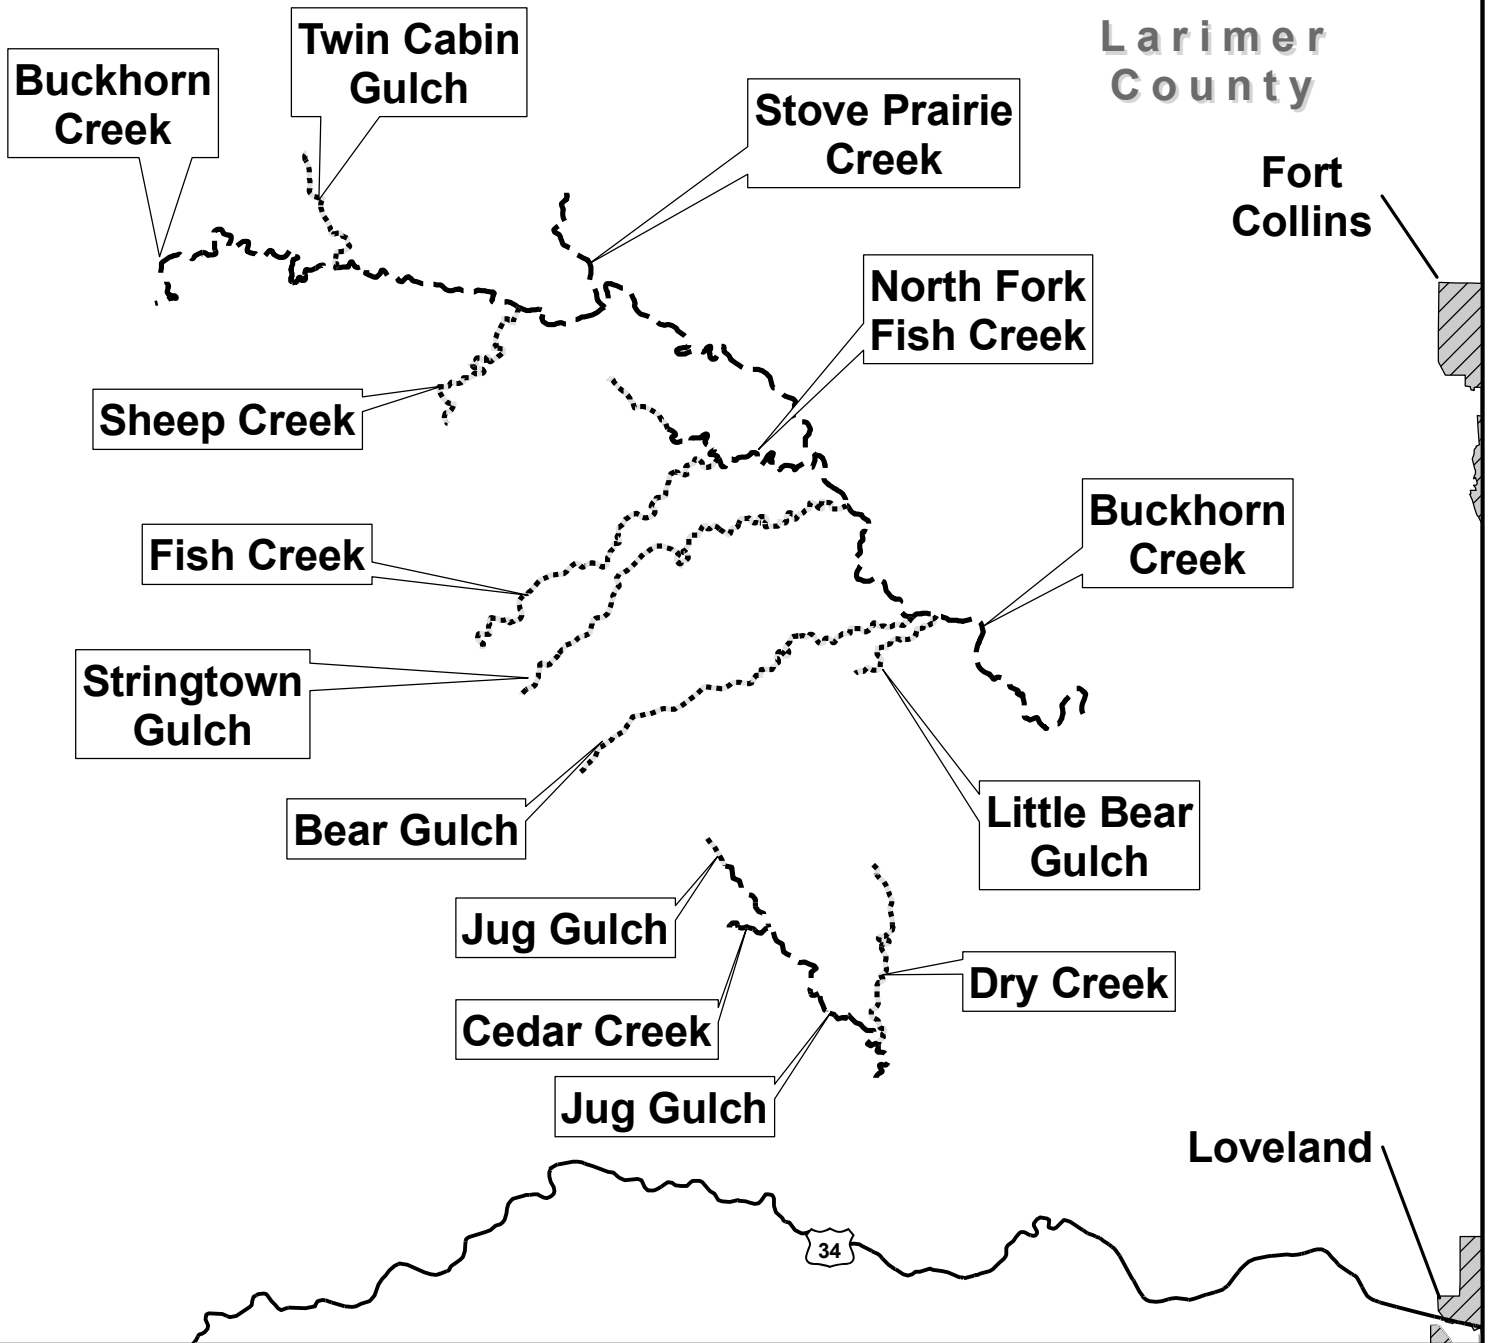

Critical Habitat for the Preble's Meadow Jumping Mouse

Unit 3 - Buckhorn Creek, Unit 4 - Cedar Creek

Critical habitat equals the stream plus the following distance outward on each side.

..... 110 meters (361 ft)

Note: Critical Habitat without name labels are unnamed tributaries.