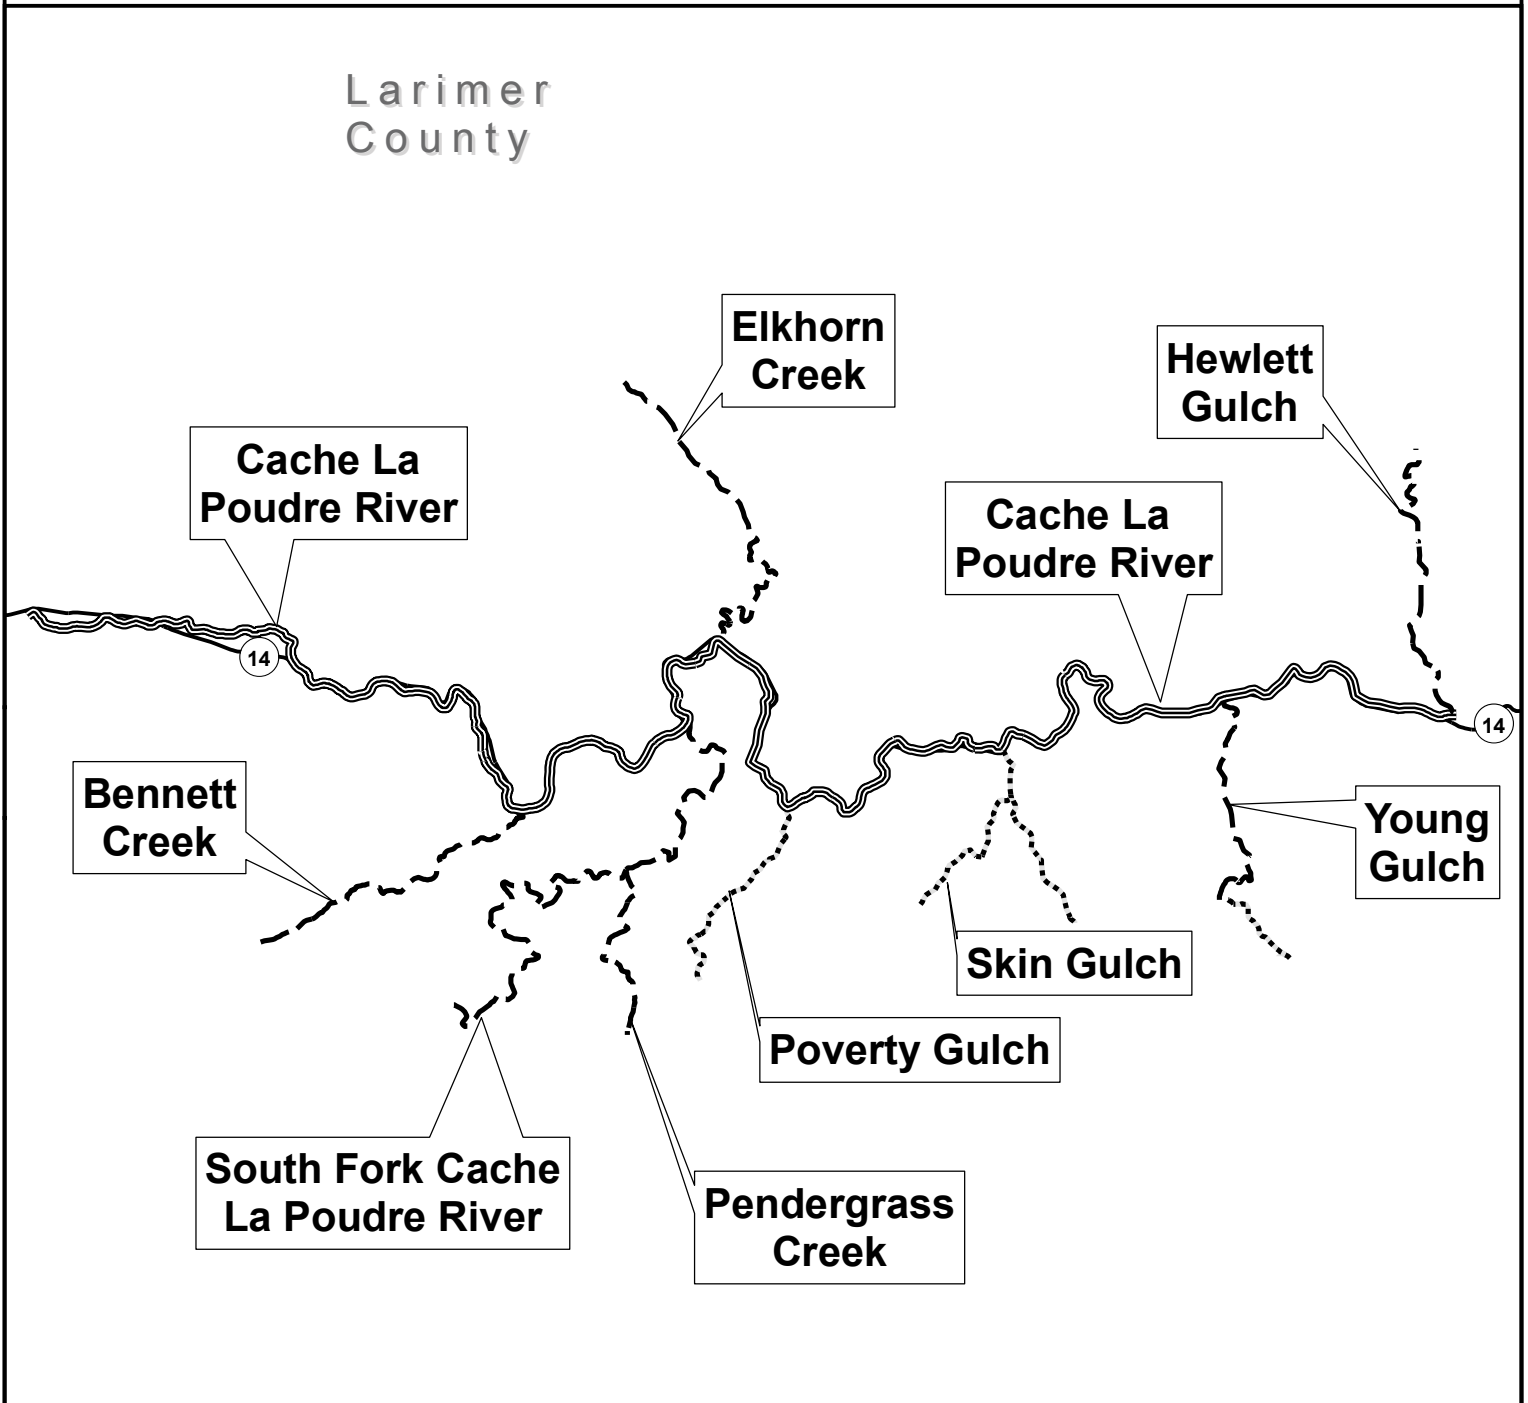

# Critical Habitat for the Preble's Meadow Jumping Mouse

## Unit 2 - Cache La Poudre River

Critical habitat equals the stream plus the following distance outward on each side.

..... 110 meters (361 ft)

~ ~ ~ 120 meters (394 ft)

~~~~~ 140 meters (459 ft)

~~~~~ Major Roads

Miles

N

Kilometers

Note: Critical Habitat without name labels are unnamed tributaries.