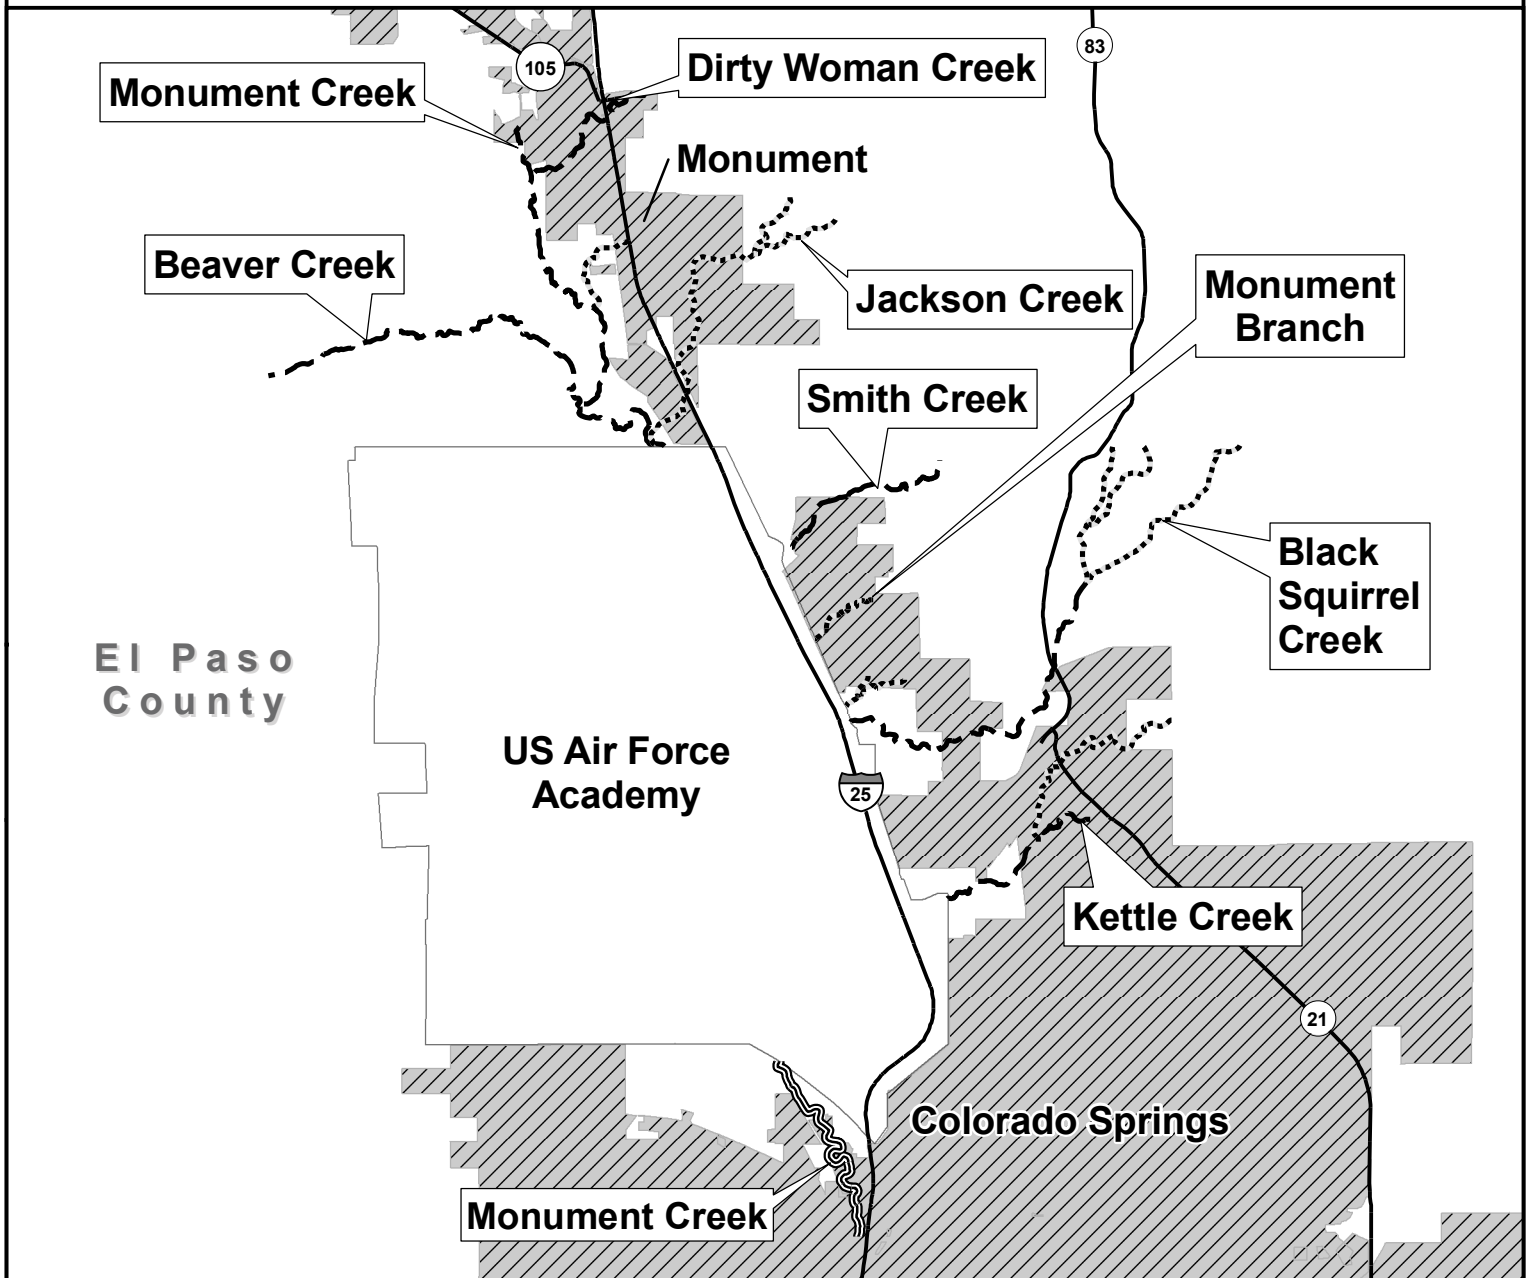

Critical Habitat for the Preble's Meadow Jumping Mouse

Unit 11 - Monument Creek

Critical habitat equals the stream plus the following distance outward on each side.

 110 meters (361 ft)

 120 meters (394 ft)

 140 meters (459 ft)

 Major Roads

 Municipal Lands

Colorado

0 1 2 3

Miles

N

0 1 2 3 4 5

Kilometers

Note: Critical Habitat without name labels are unnamed tributaries.