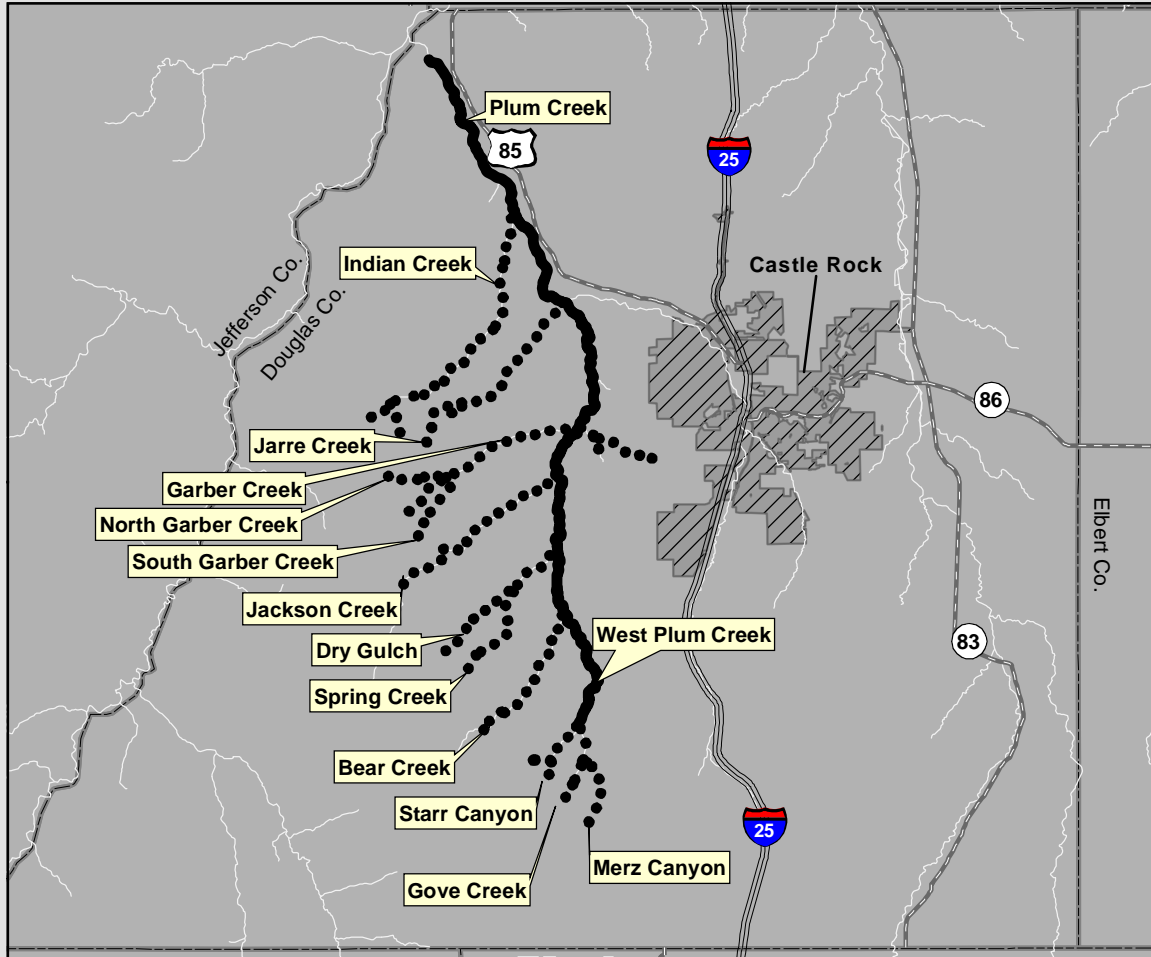

General Locations of Proposed Critical Habitat for the Preble's Meadow Jumping Mouse

(*Zapus hudsonius preblei*)

Unit SP12 - West Plum Creek

Critical habitat equals the stream plus the following distance outward on each side.

COLORADO

0 1 2 3 4 5 Miles

0 1 2 3 4 5 6 7 8 Kilometers

Note: Proposed critical habitat without name labels are unnamed tributaries.

DISCLAIMER

This map is a graphical representation of (*Zapus hudsonius preblei*) critical habitat and is provided for illustrative purposes only. The map and [GIS (vector and/or raster)] files used to create this map are not the definitive source for determining critical habitat boundaries. While the Service makes every effort to represent the critical habitat shown on this map as completely and accurately as possible (given existing time, resource, data and display constraints), the USFWS gives no warranty, expressed or implied, as to the accuracy, reliability, or completeness of these data.