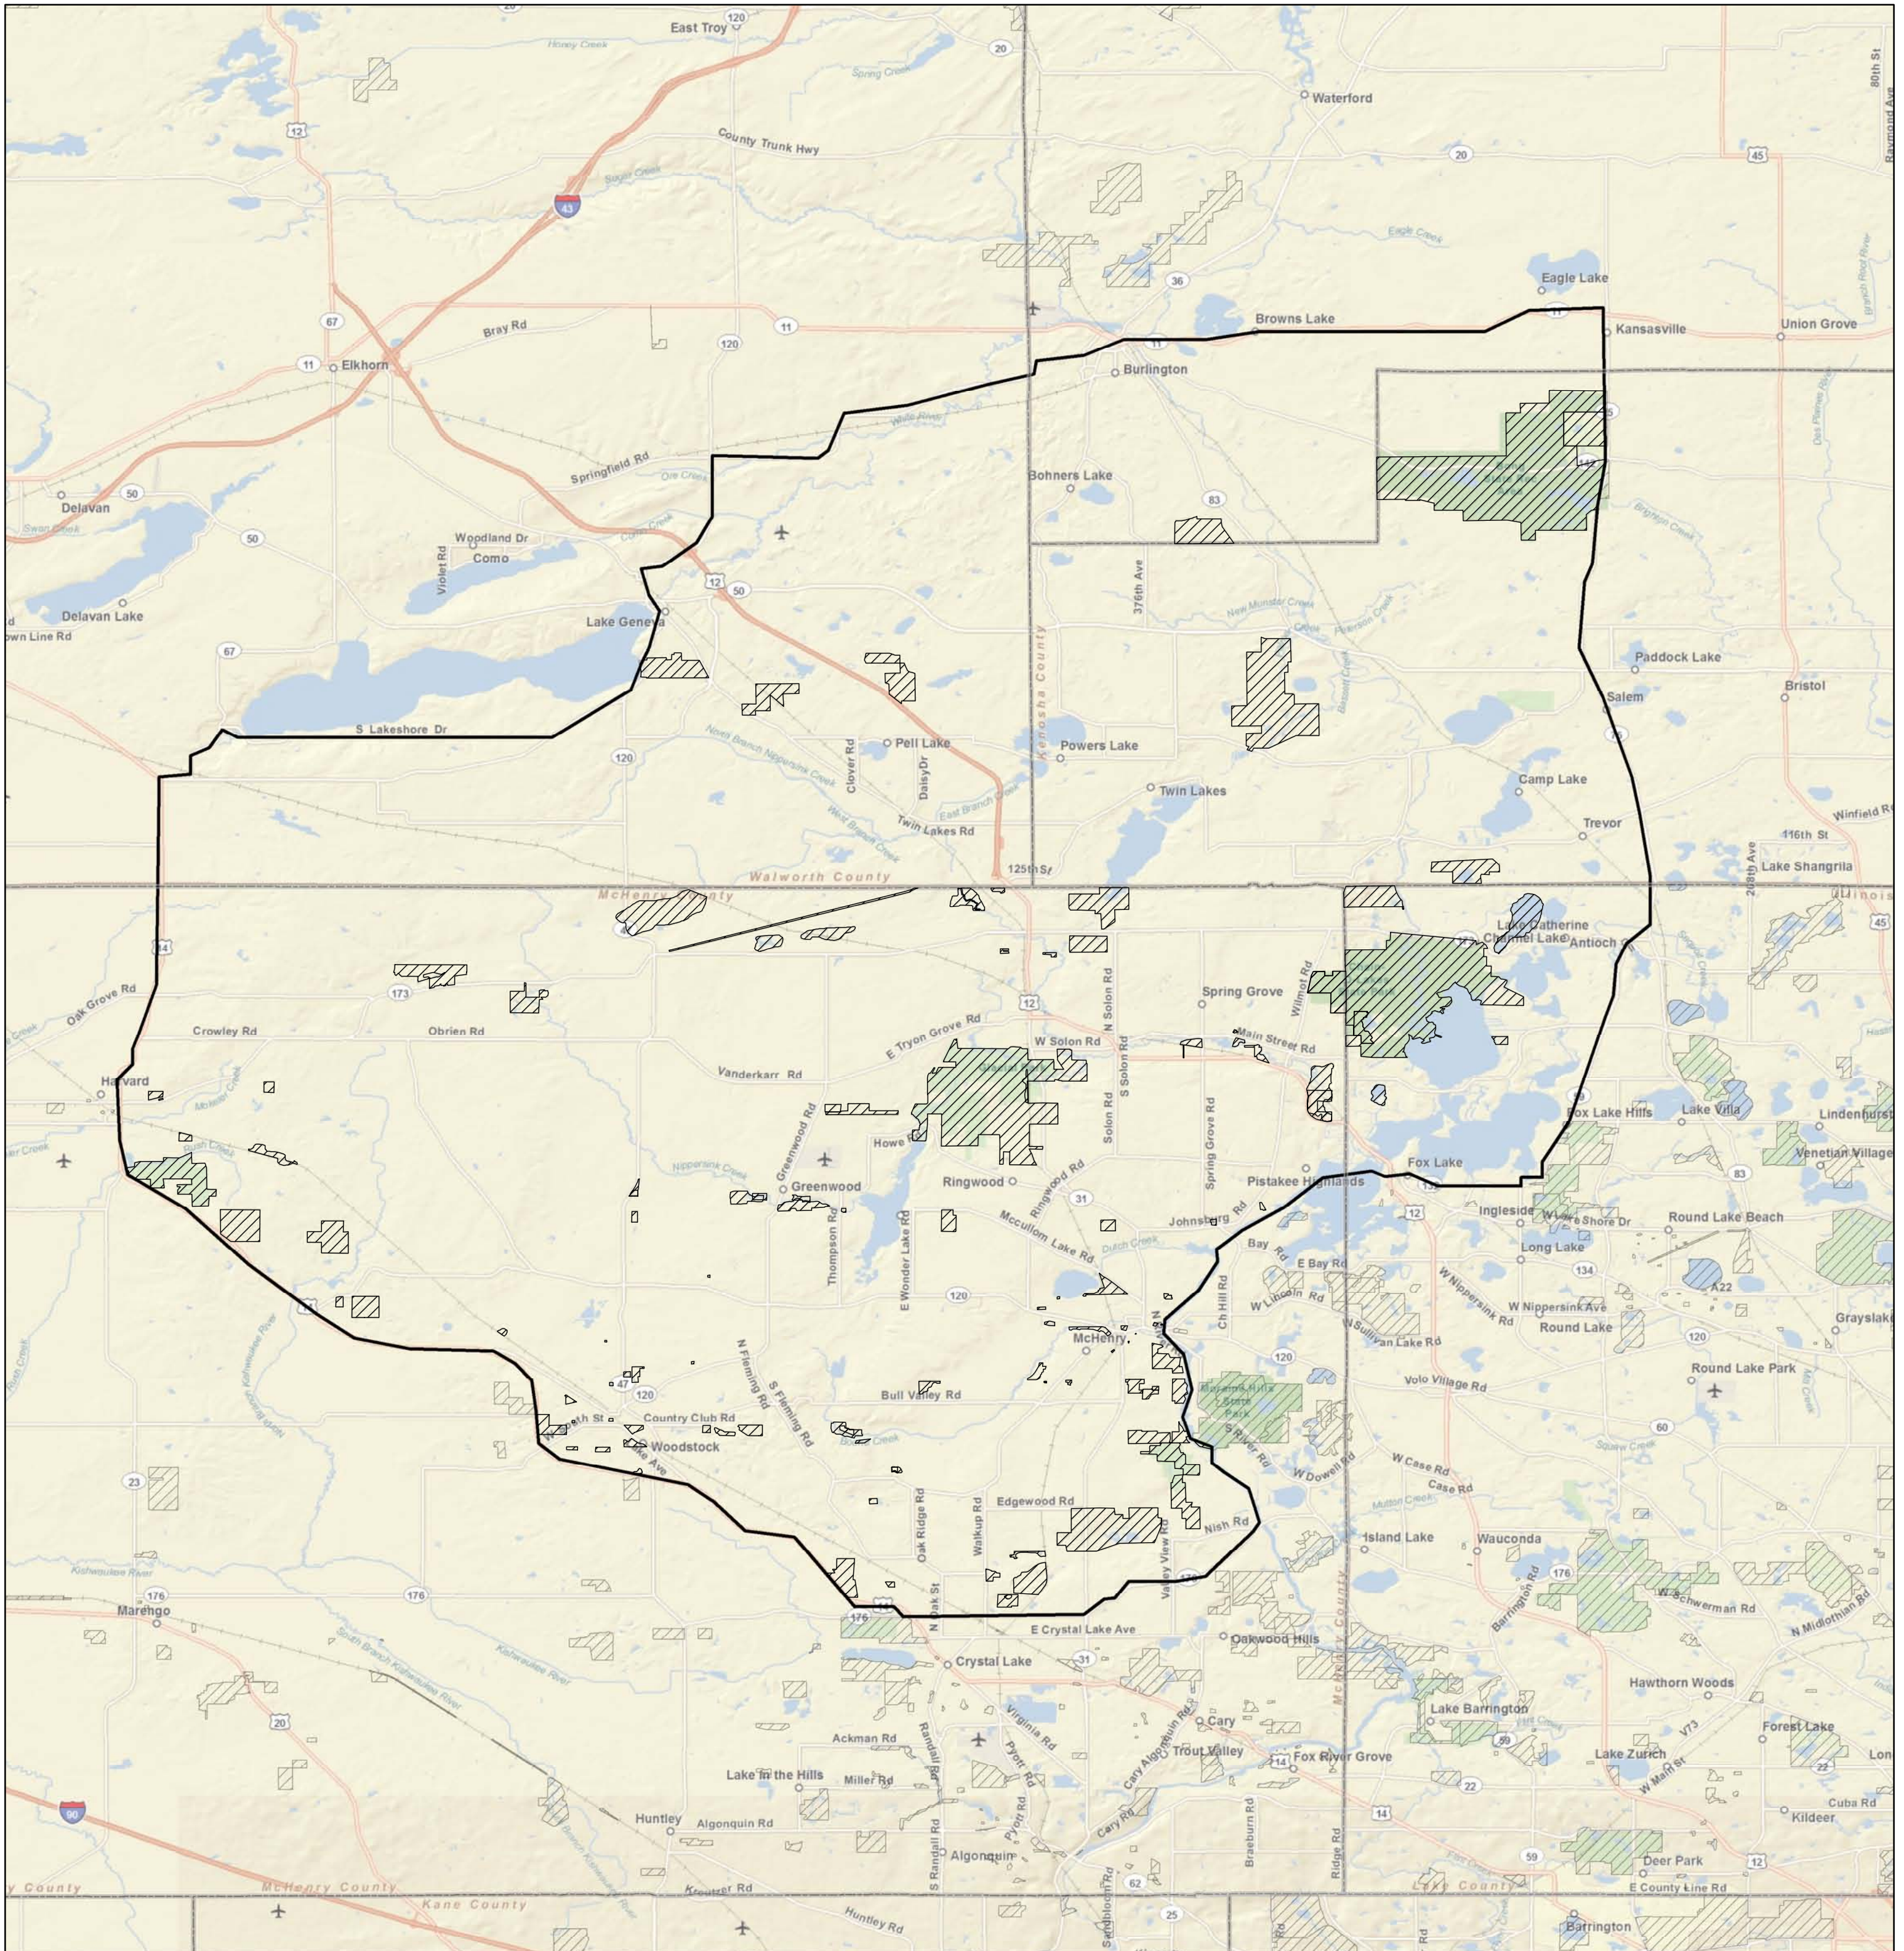

Hackmatack Study Area - Conservation Areas

350,000 Acre Study Area
~23,000 Acre Conservation Land

-  Hackmatack Study Area
-  Conservation Estate Within Study Area
-  Conservation Estate
-  County Boundaries

Scale 1:175,000