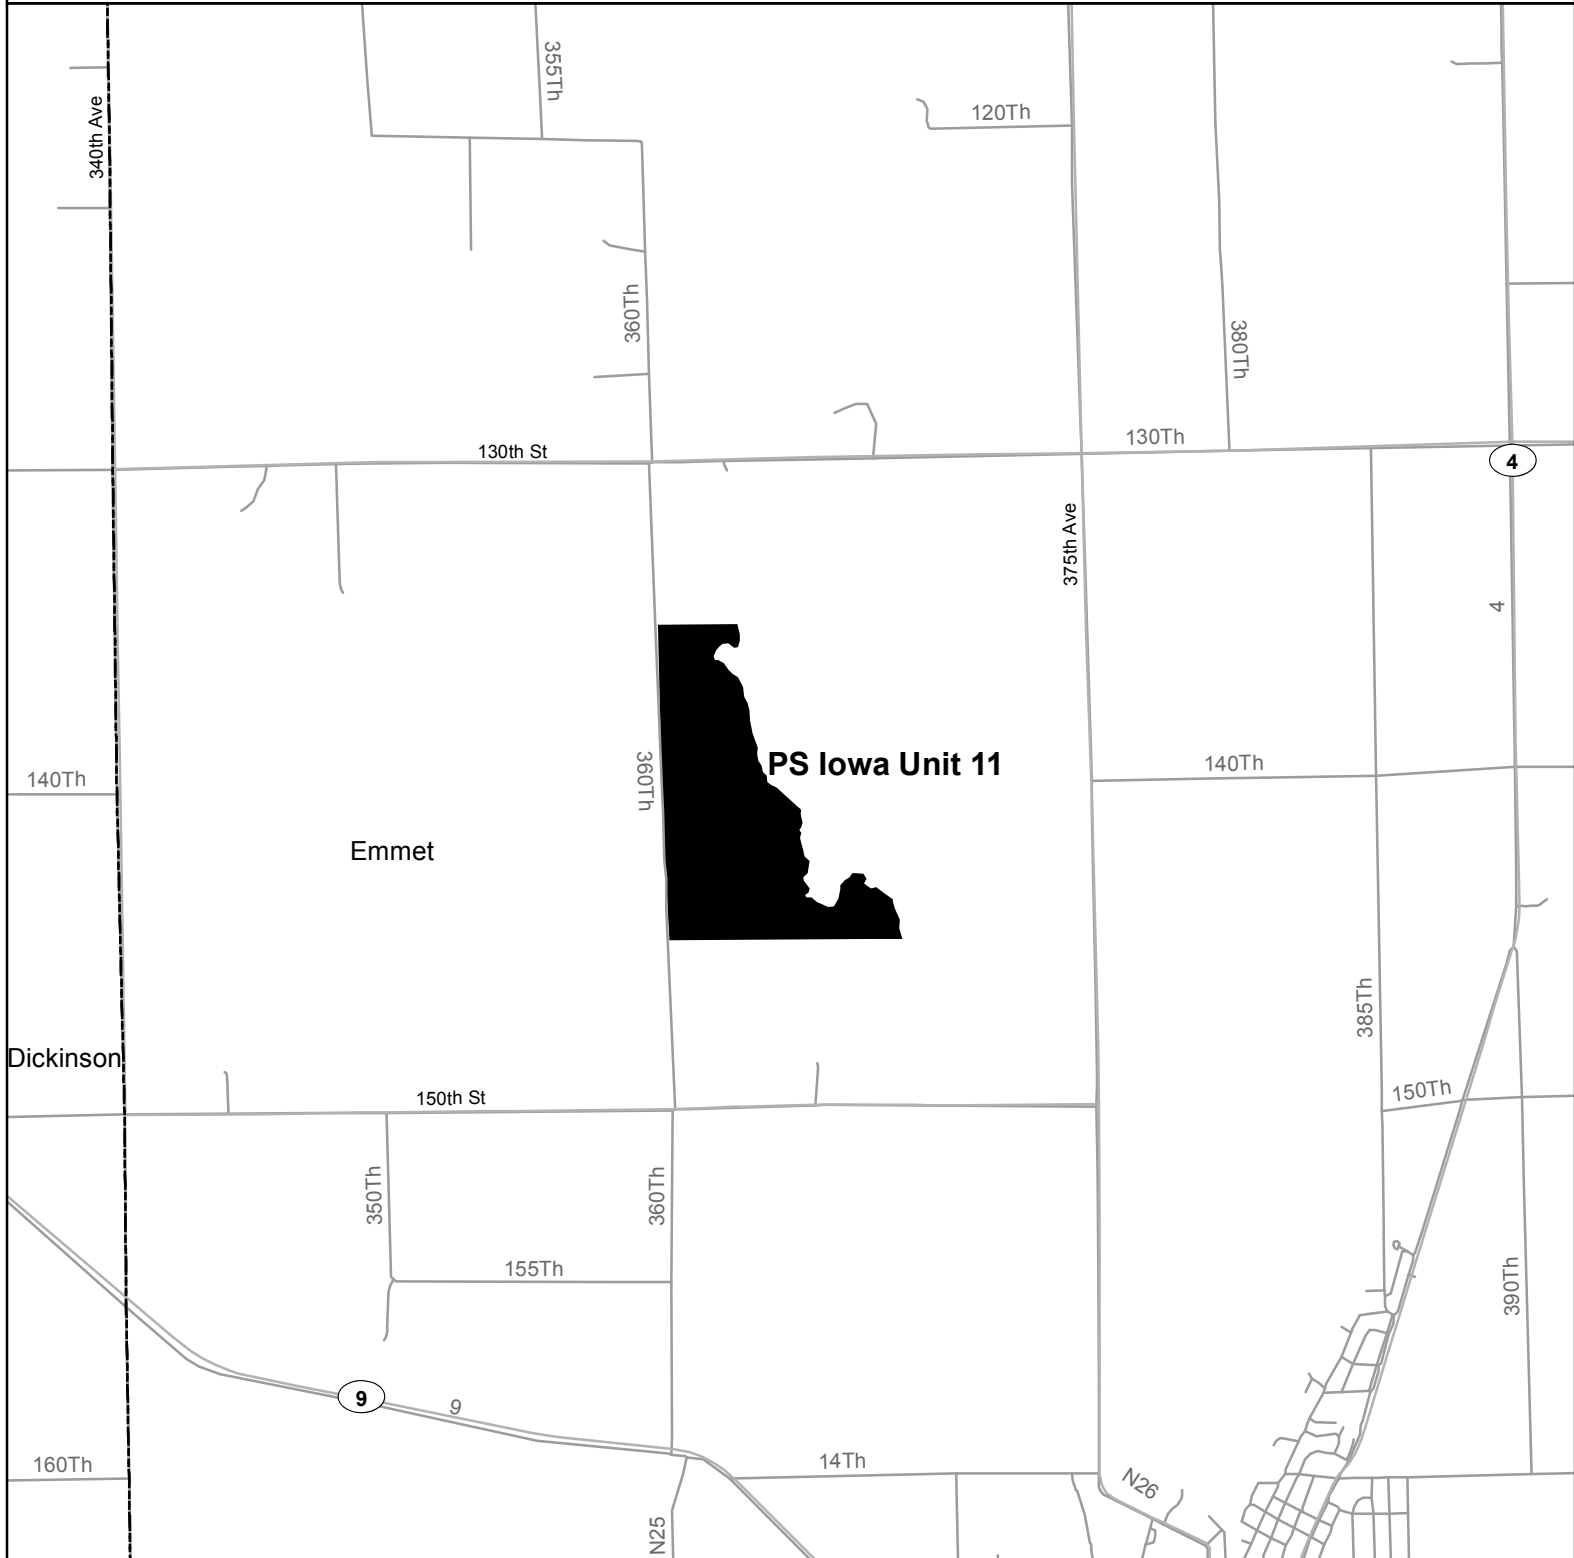

Poweshiek Skipperling Critical Habitat

Iowa Unit 11, Emmet County