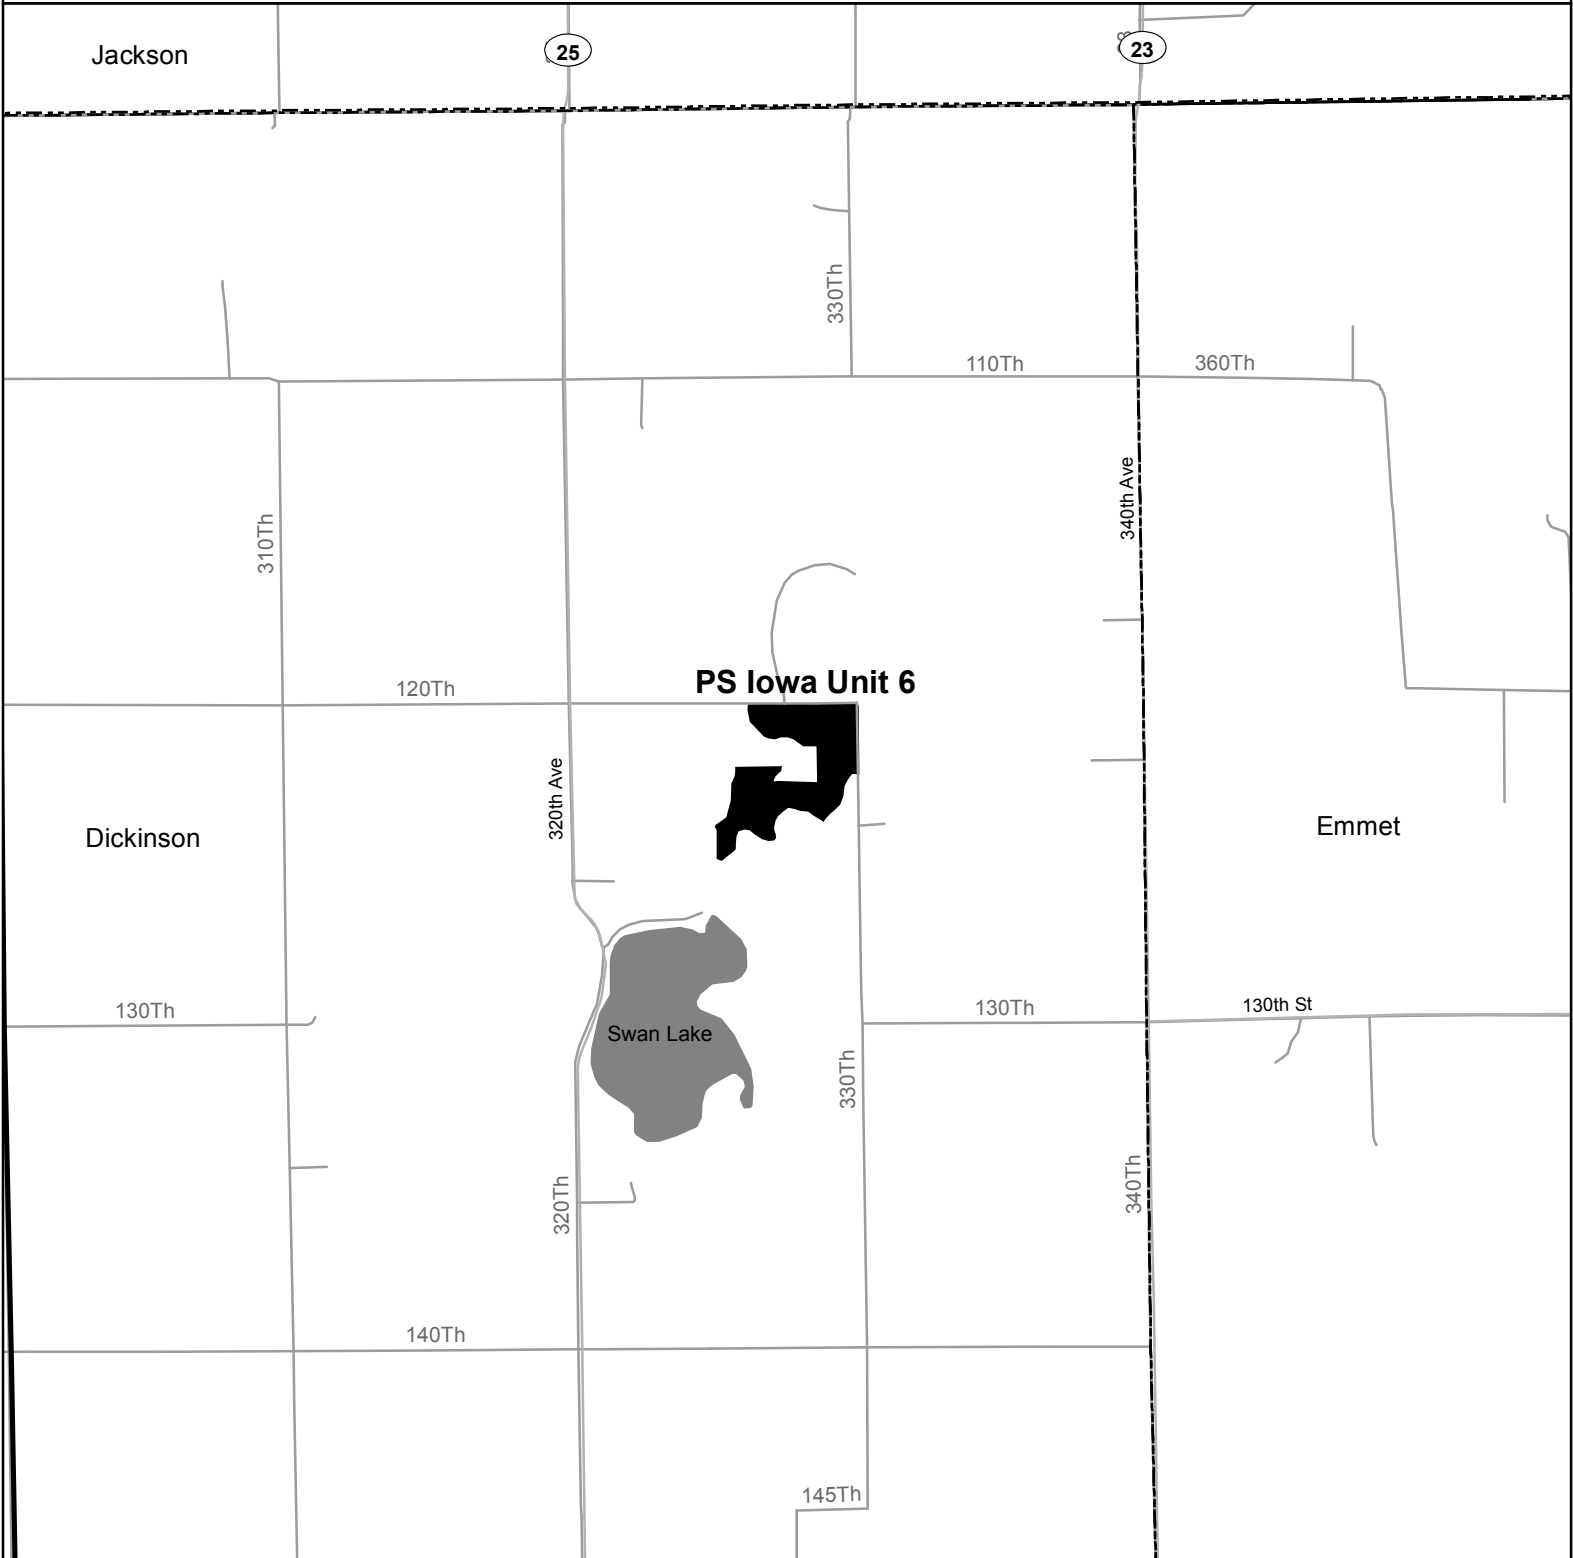

Poweshiek Skipperling Critical Habitat

Iowa Unit 1, Howard County

Legend

- Poweshiek Skipperling Critical Habitat
- City or Town
- Highways
- Local Roads
- County
- Major Water

1:50,000

Poweshiek Skipperling Critical Habitat

Iowa Unit 2, Cerro Gordo County

Legend

- Poweshiek Skipperling Critical Habitat
- City or Town
- Highways
- Local Roads
- County
- Major Water

1:30,000

Poweshiek Skipperling Critical Habitat

Iowa Units 3, 4 and 7, Dickinson County

Legend

- Poweshiek Skipperling Critical Habitat
- City or Town
- Highways
- Local Roads
- County
- Major Water

Poweshiek Skipperling Critical Habitat

Iowa Unit 5, Osceola County

Legend

-  Poweshiek Skipperling Critical Habitat
-  City or Town
-  Highways
-  Local Roads
-  County
-  Major Water

1:50,000

Poweshiek Skipperling Critical Habitat

Iowa Unit 6, Dickinson County

Legend

-  Poweshiek Skipperling Critical Habitat
-  City or Town
-  Highways
-  Local Roads
-  County
-  Major Water

1:40,000

Poweshiek Skipperling Critical Habitat