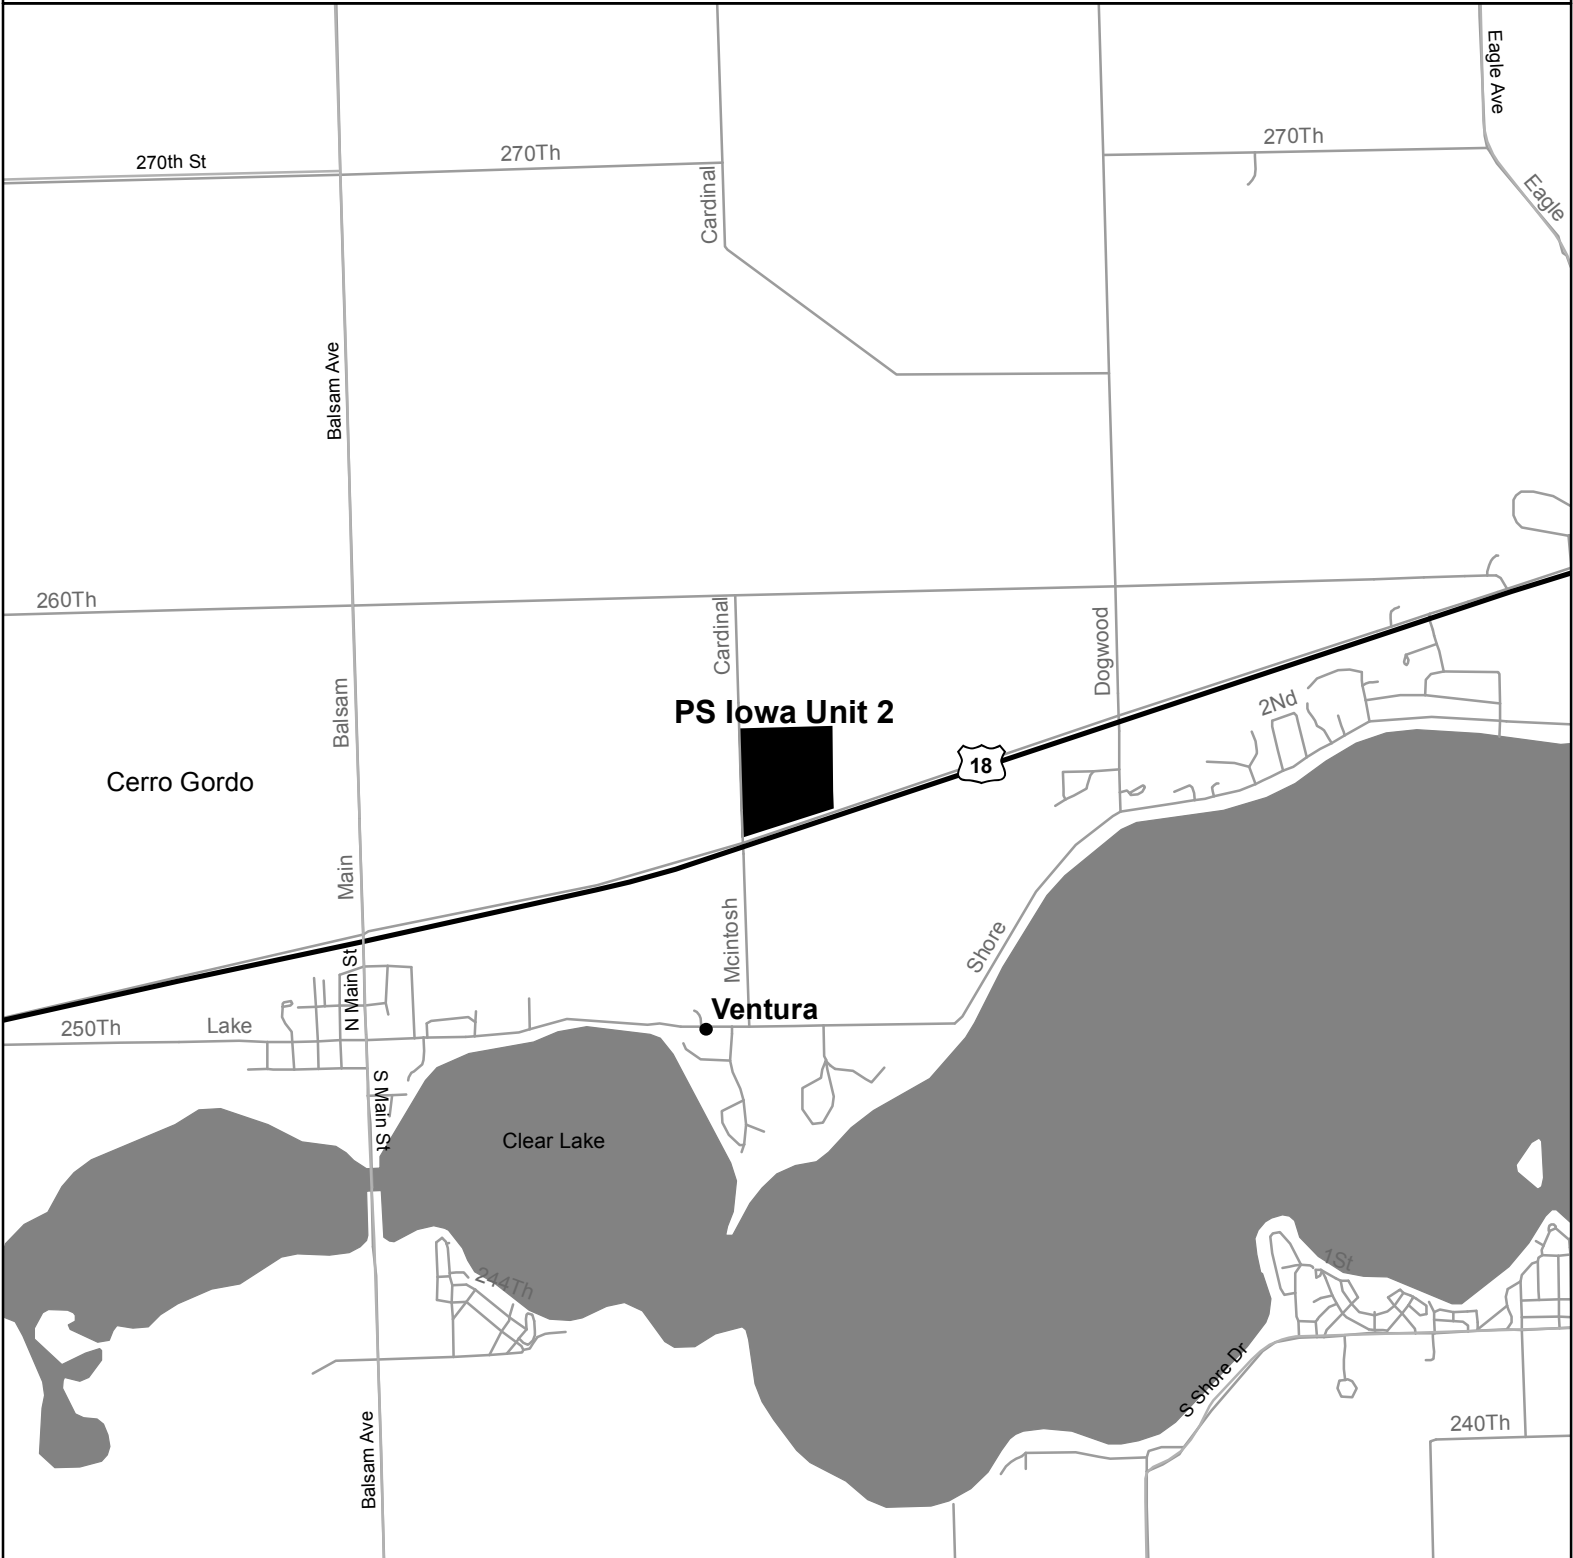

Poweshiek Skipperling Critical Habitat

Iowa Unit 1, Howard County

Legend

- Poweshiek Skipperling Critical Habitat
- City or Town
- Highways
- Local Roads
- County
- Major Water

1:50,000

Poweshiek Skipperling Critical Habitat

Iowa Unit 2, Cerro Gordo County

Legend

- Poweshiek Skipperling Critical Habitat
- City or Town
- Highways
- Local Roads
- County
- Major Water

1:30,000

Poweshiek Skipperling Critical Habitat

Iowa Units 3, 4 and 7, Dickinson County

Legend

- Poweshiek Skipperling Critical Habitat
- City or Town
- Highways
- Local Roads
- County
- Major Water

Poweshiek Skipperling Critical Habitat

Iowa Unit 5, Osceola County

Legend

-  Poweshiek Skipperling Critical Habitat
-  City or Town
-  Highways
-  Local Roads
-  County
-  Major Water

Iowa Unit 8, Osceola County

Legend

-  Poweshiek Skipperling Critical Habitat
-  City or Town
-  Highways
-  Local Roads
-  County
-  Major Water

Poweshiek Skipperling Critical Habitat

Iowa Unit 9, Dickinson County