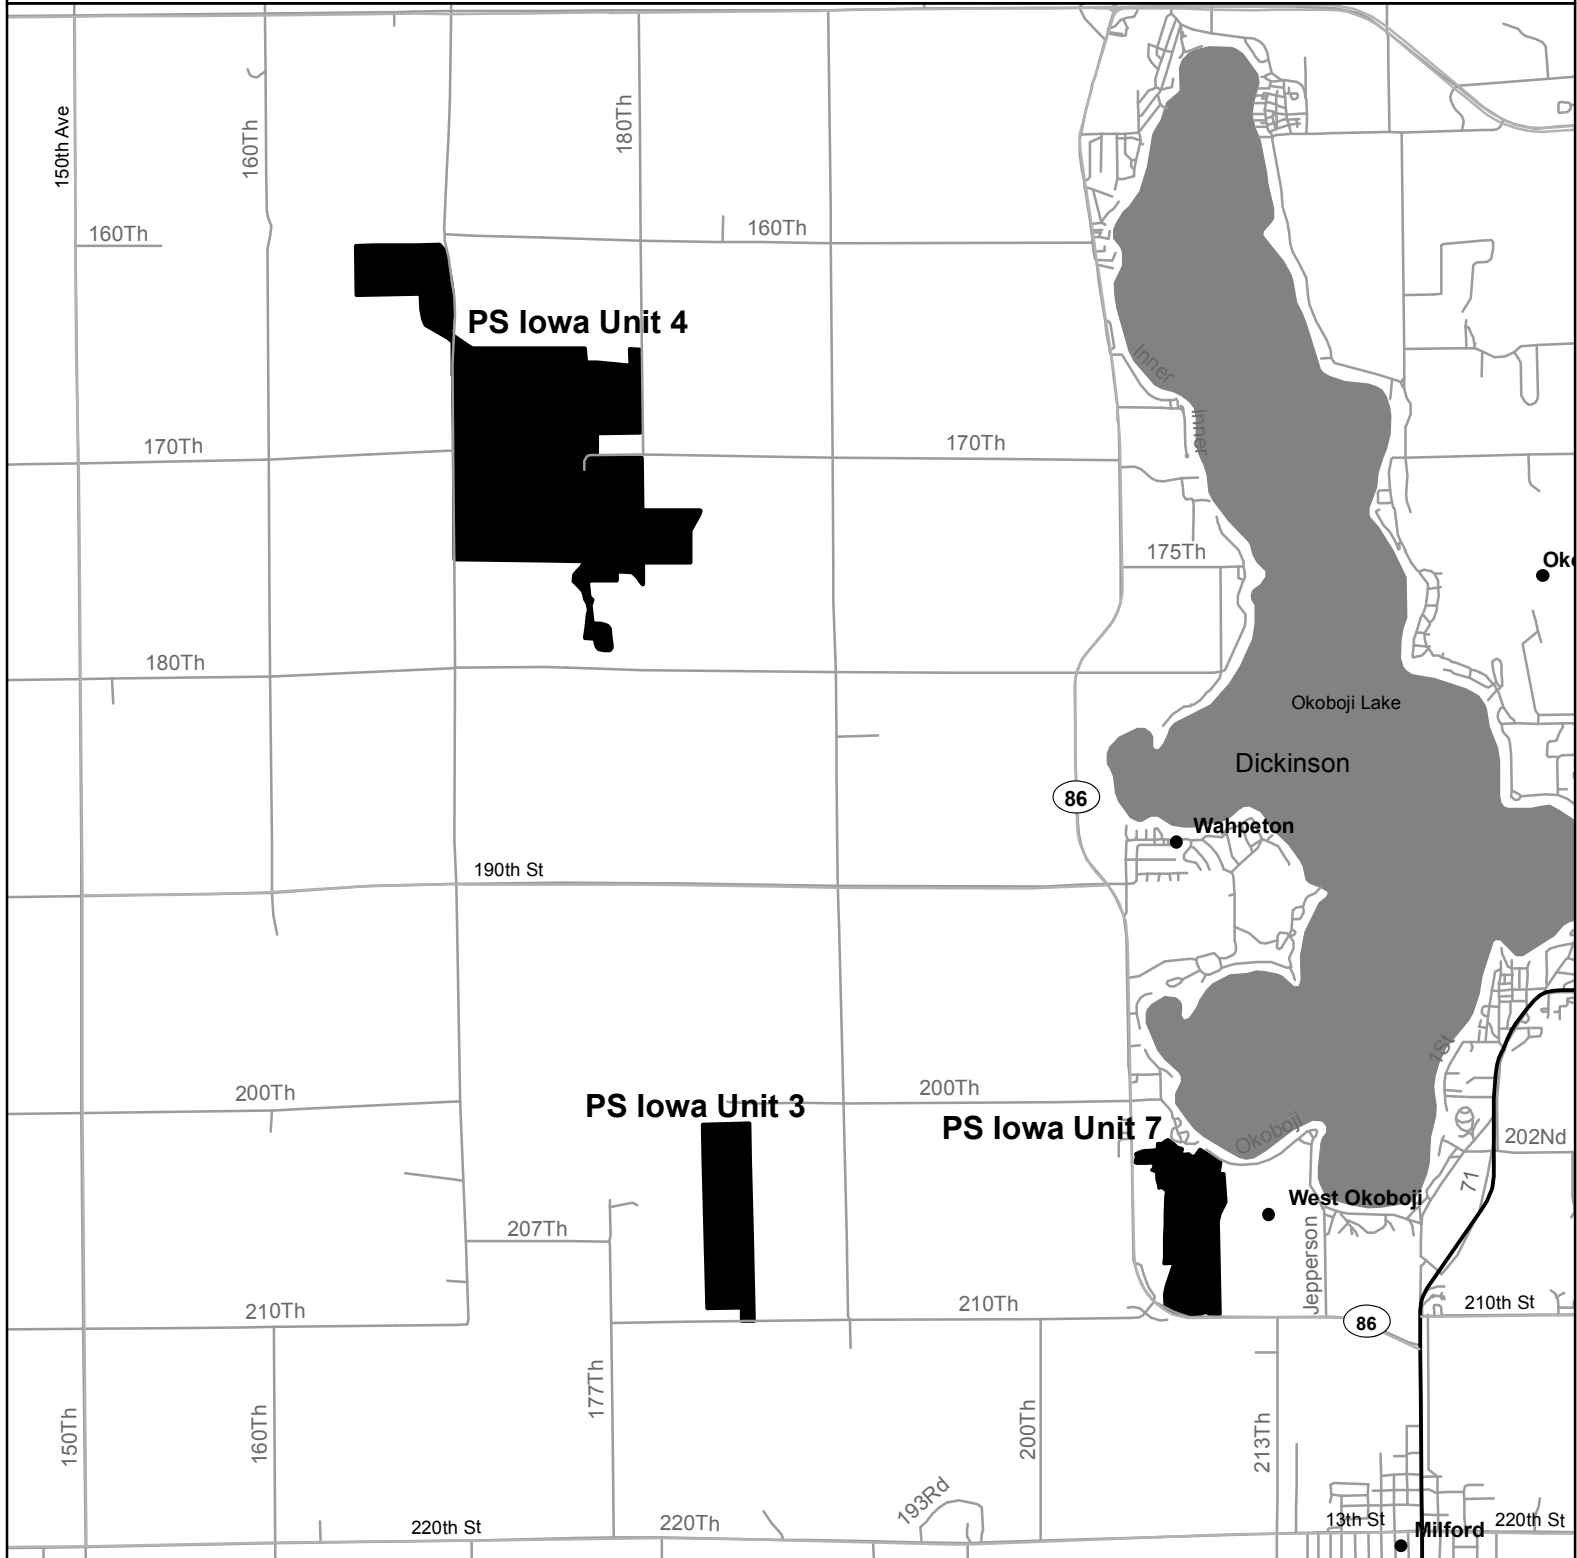

Poweshiek Skipperling Critical Habitat

Iowa Unit 1, Howard County

Legend

- Poweshiek Skipperling Critical Habitat
- City or Town
- Highways
- Local Roads
- County
- Major Water

1:50,000

Poweshiek Skipperling Critical Habitat

Iowa Unit 2, Cerro Gordo County

Legend

- Poweshiek Skipperling Critical Habitat
- City or Town
- Highways
- Local Roads
- County
- Major Water

1:30,000

Poweshiek Skipperling Critical Habitat

Iowa Units 3, 4 and 7, Dickinson County

Legend

- Poweshiek Skipperling Critical Habitat
- City or Town
- Highways
- Local Roads
- County
- Major Water

Poweshiek Skipperling Critical Habitat

Iowa Unit 5, Osceola County

Legend

-  Poweshiek Skipperling Critical Habitat
-  City or Town
-  Highways
-  Local Roads
-  County
-  Major Water

1:50,000

Poweshiek Skipperling Critical Habitat

Iowa Unit 6, Dickinson County

Legend

-  Poweshiek Skipperling Critical Habitat
-  City or Town
-  Highways
-  Local Roads
-  County
-  Major Water

1:40,000

Poweshiek Skipperling Critical Habitat