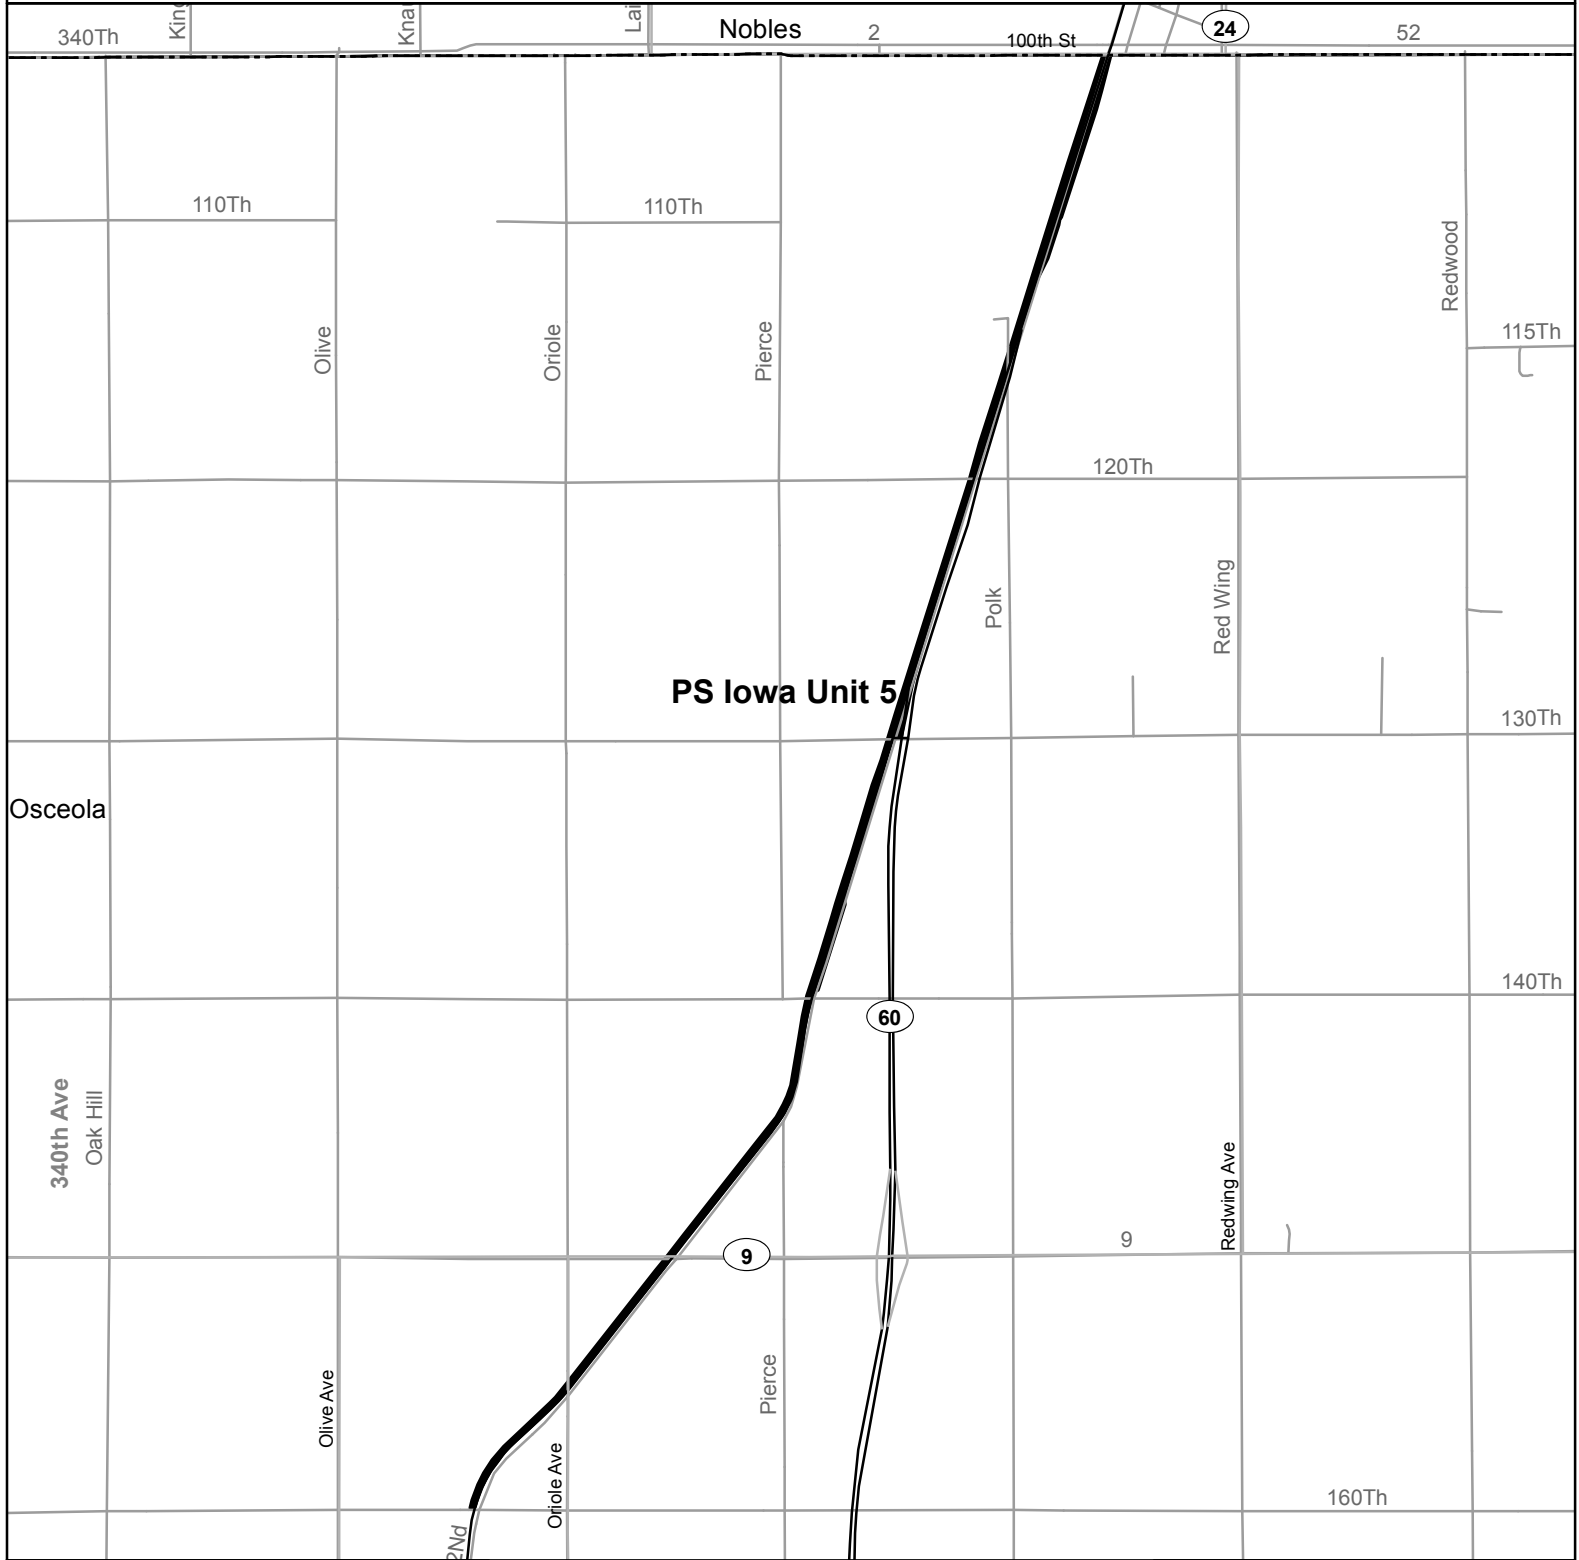

Poweshiek Skipperling Critical Habitat

Iowa Unit 1, Howard County

Legend

- Poweshiek Skipperling Critical Habitat
- City or Town
- Highways
- Local Roads
- County
- Major Water

1:50,000

Poweshiek Skipperling Critical Habitat

Iowa Unit 2, Cerro Gordo County

Legend

- Poweshiek Skipperling Critical Habitat
- City or Town
- Highways
- Local Roads
- County
- Major Water

1:30,000

Poweshiek Skipperling Critical Habitat

Iowa Units 3, 4 and 7, Dickinson County

Legend

- Poweshiek Skipperling Critical Habitat
- City or Town
- Highways
- Local Roads
- County
- Major Water

Poweshiek Skipperling Critical Habitat

Iowa Unit 5, Osceola County

Legend

-  Poweshiek Skipperling Critical Habitat
-  City or Town
-  Highways
-  Local Roads
-  County
-  Major Water