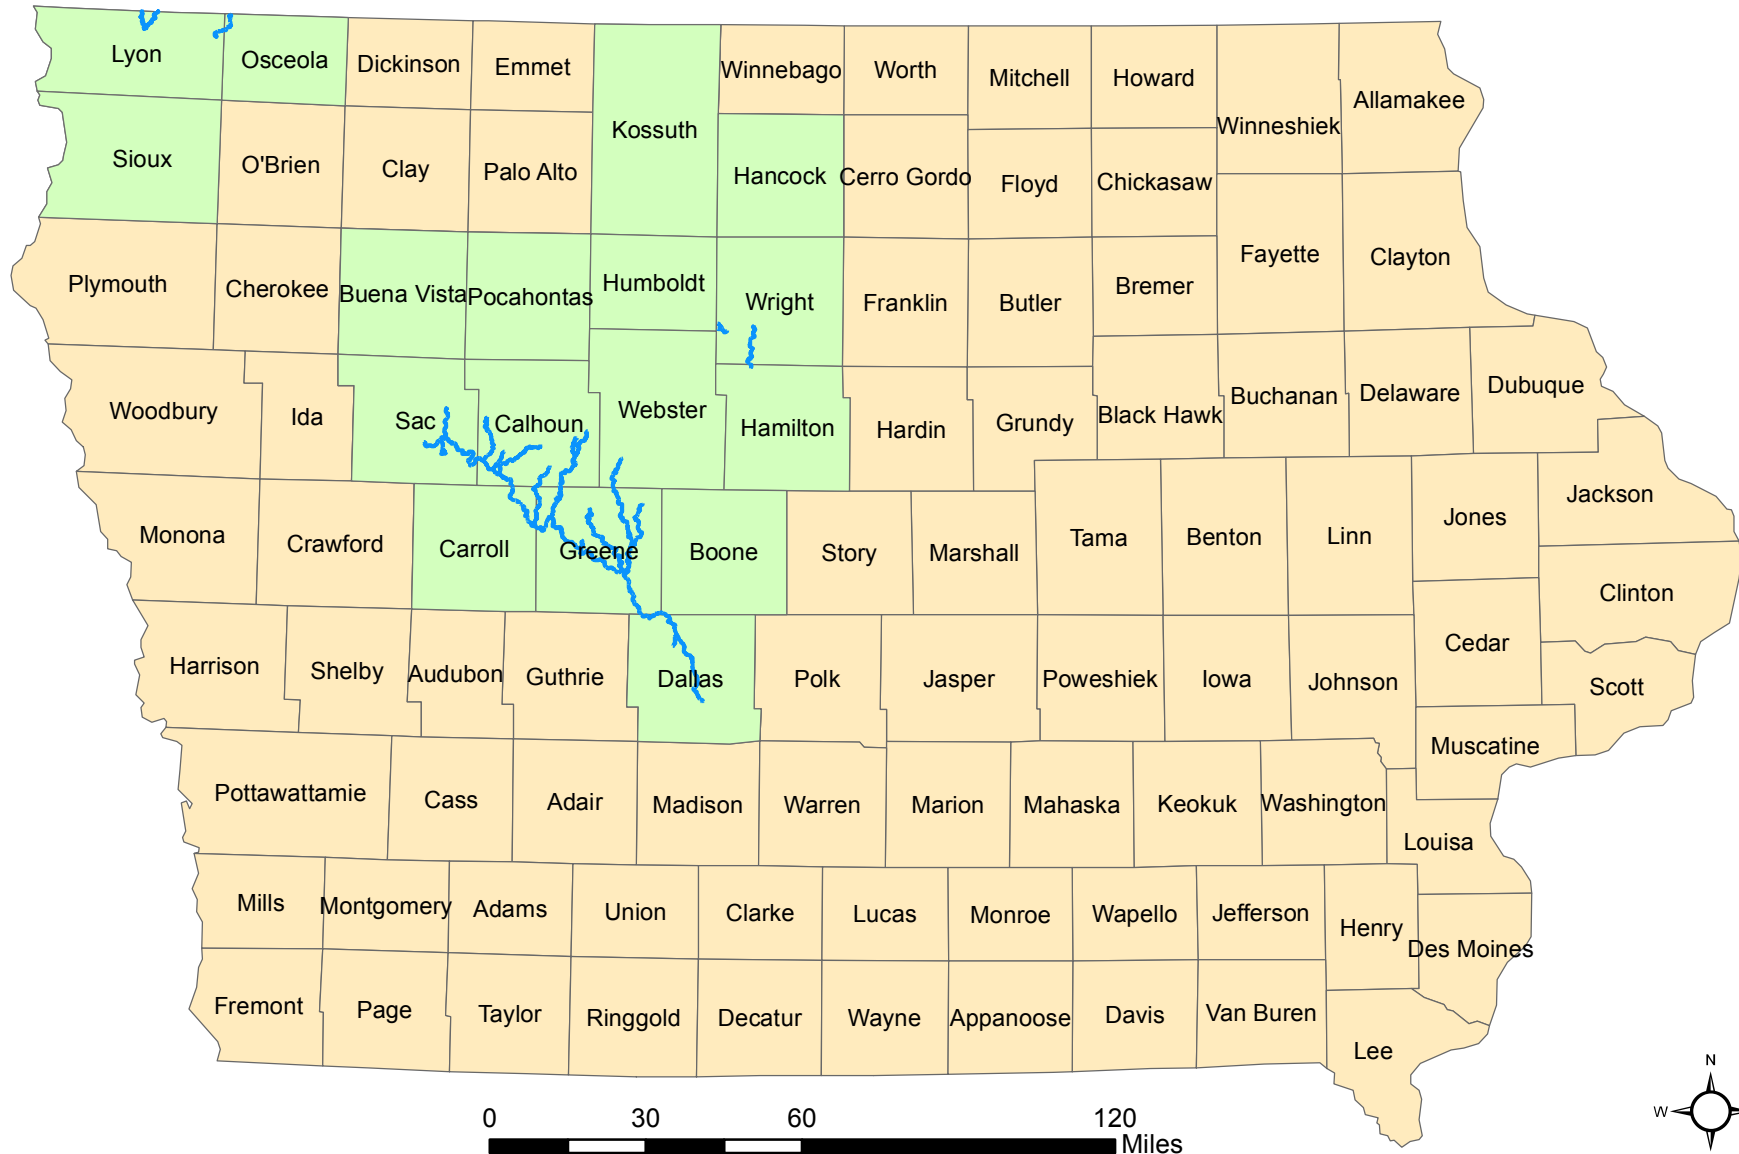

Topeka Shiner Range and Designated Critical Habitat in Iowa

— Critical Habitat
■ Listed Counties

Updated 2/8/12
Contact the U.S. Fish & Wildlife Service Rock Island Field Office
at 309-757-5800 for additional Topeka shiner information.