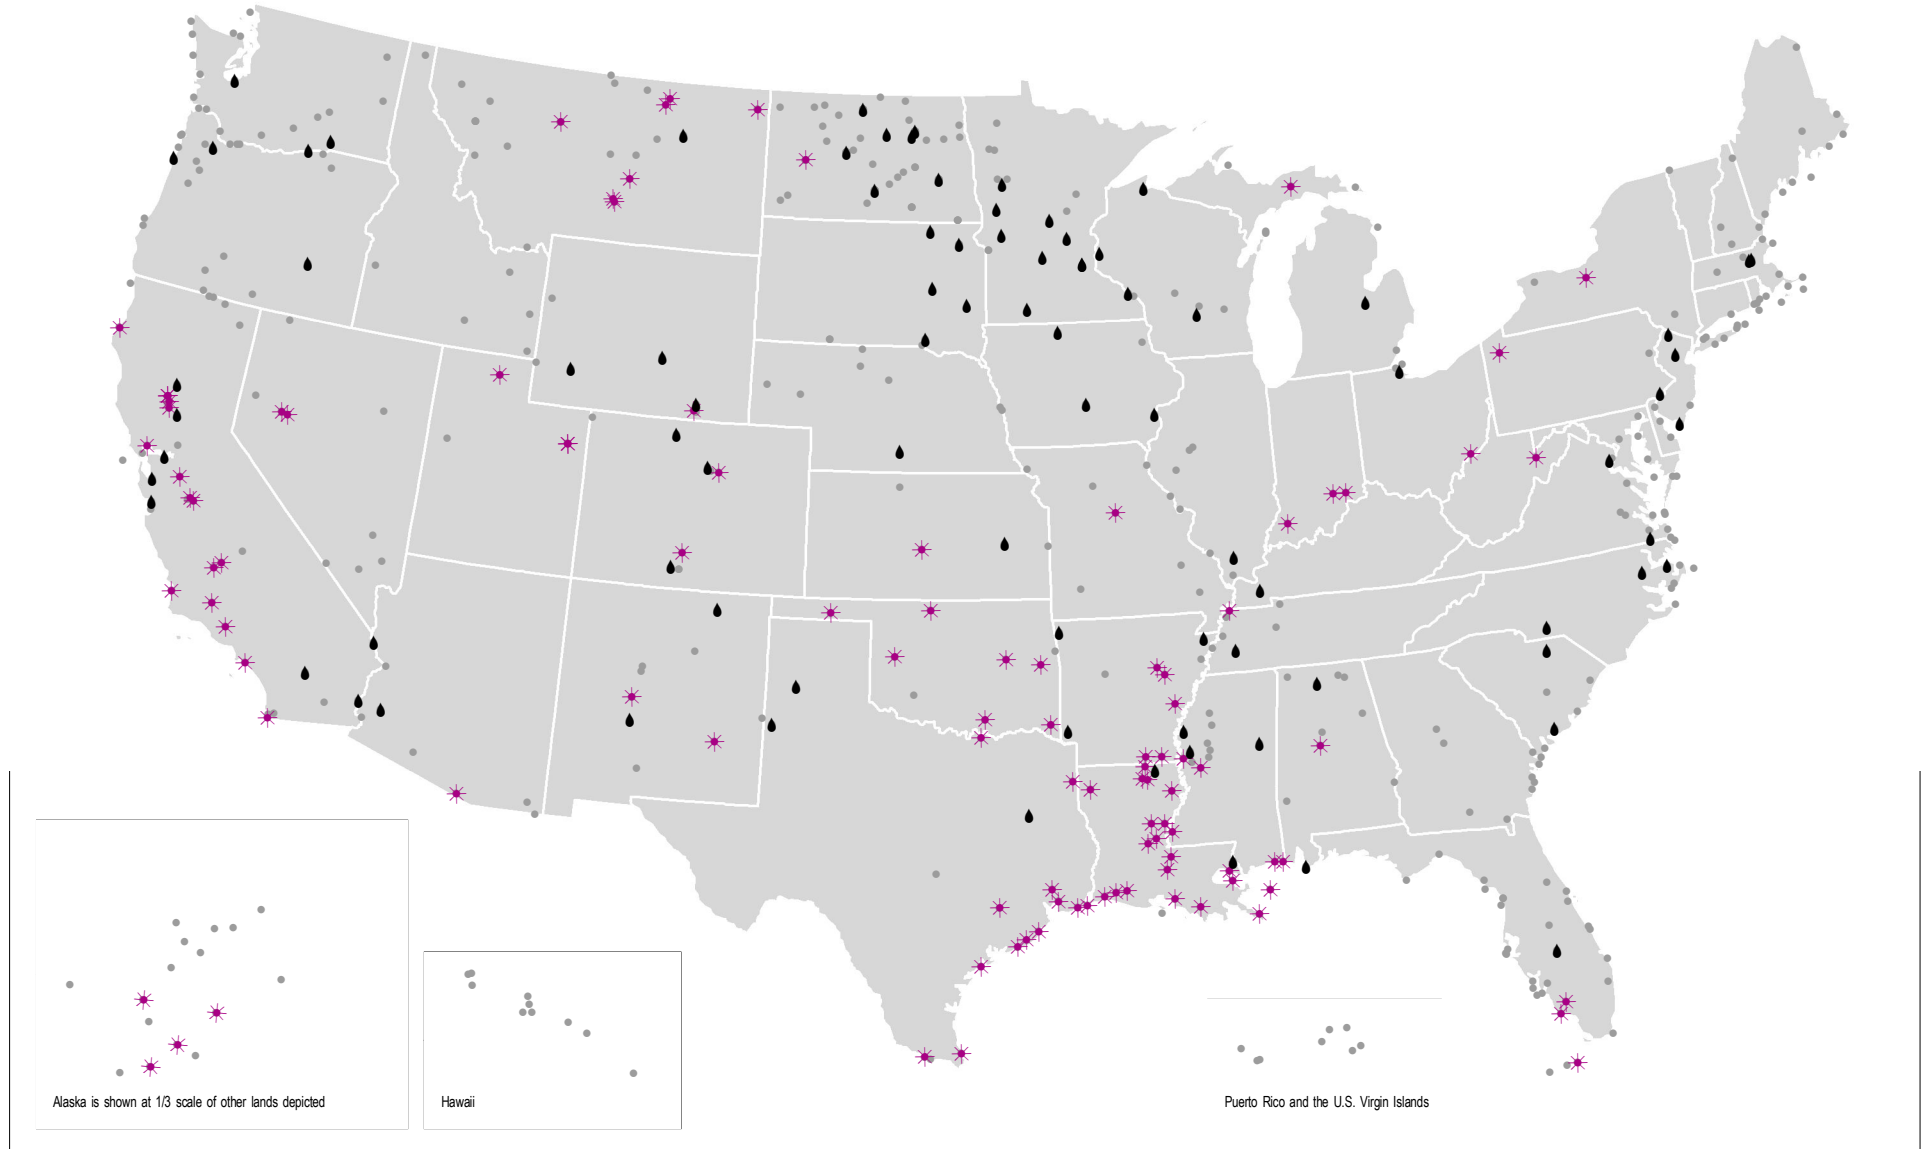

U.S. Fish & Wildlife Service

Refuges with Oil & Gas Infrastructure

Alaska is shown at 1/3 scale of other lands depicted

Hawaii

Puerto Rico and the U.S. Virgin Islands

- Refuges With Pipelines Only
- ✱ Refuges With Oil & Gas Infrastructure (wells, pipelines, etc.)
- Other Refuges

PRODUCED IN THE DIVISION OF REALTY
 USFWS HEADQUARTERS
 ARLINGTON, VIRGINIA
 MAP DATE: 2/5/14
 BASEMAP: ESRI, USFWS