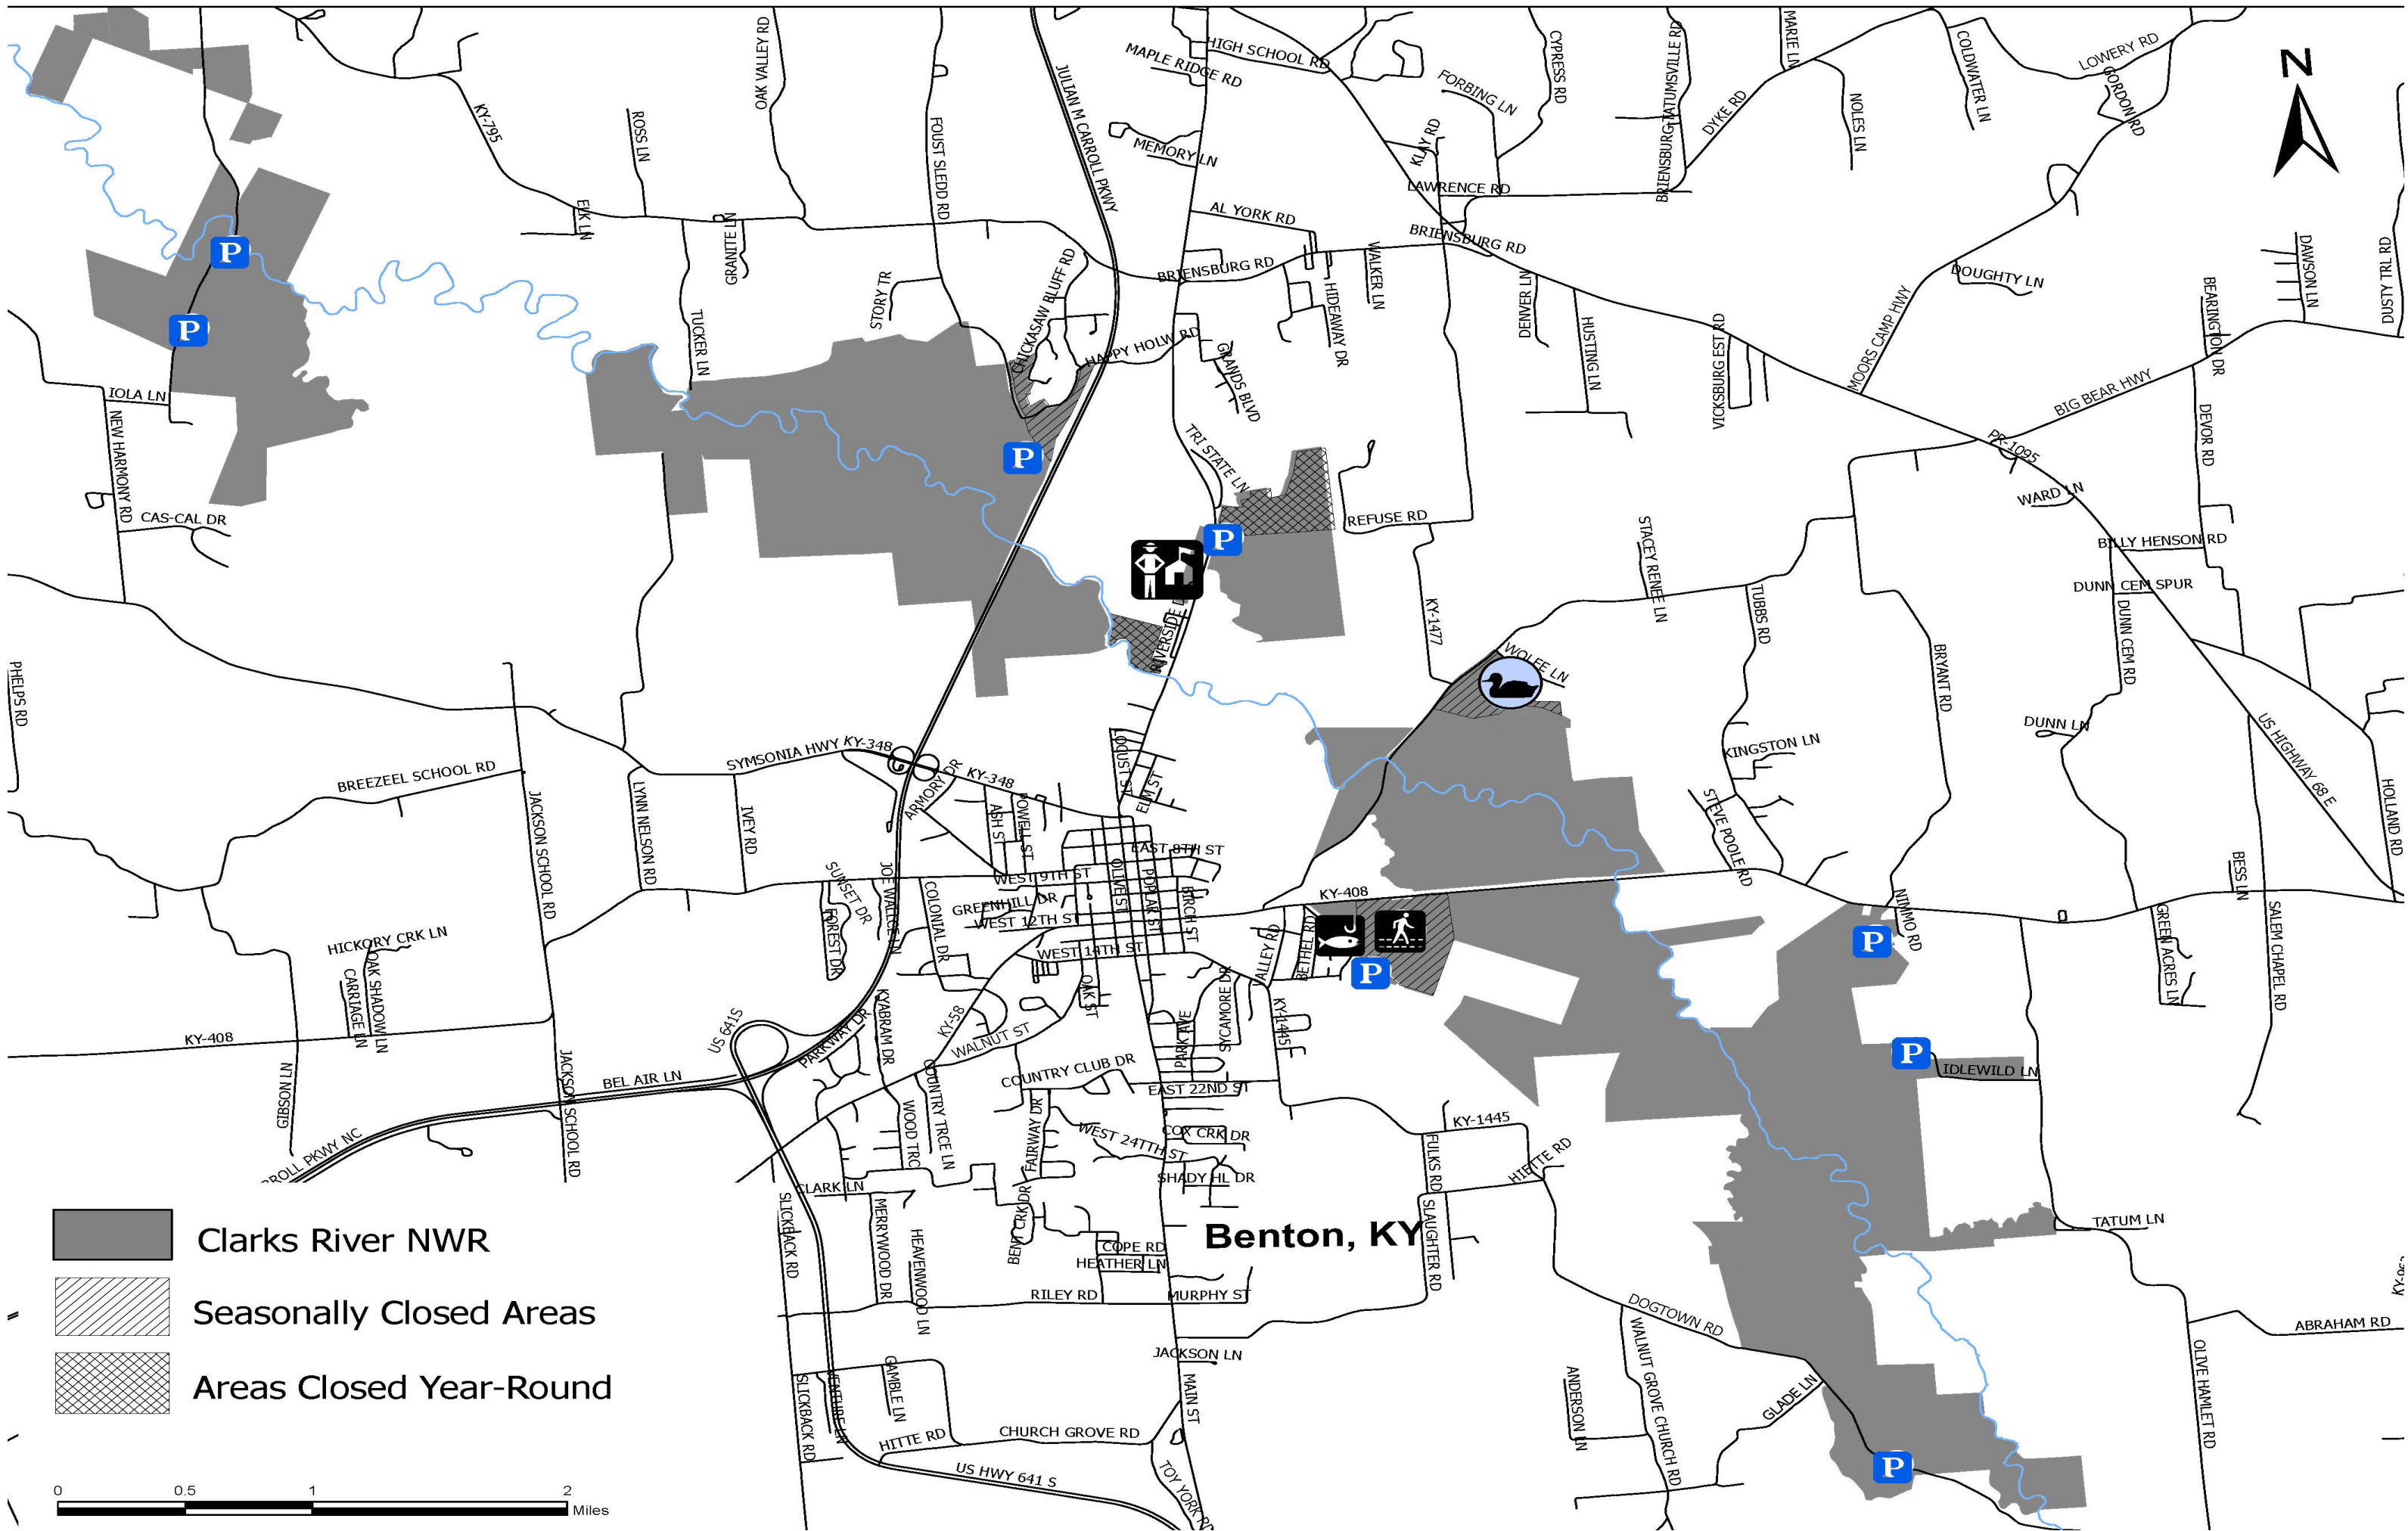

Paducah, KY

Marshall County

McCracken County

Graves County

Symsonia, KY

-  Clarks River NWR
-  Seasonally Closed Areas
-  Areas Closed Year-Round

-  Clarks River NWR
-  Seasonally Closed Areas
-  Areas Closed Year-Round

Benton, KY