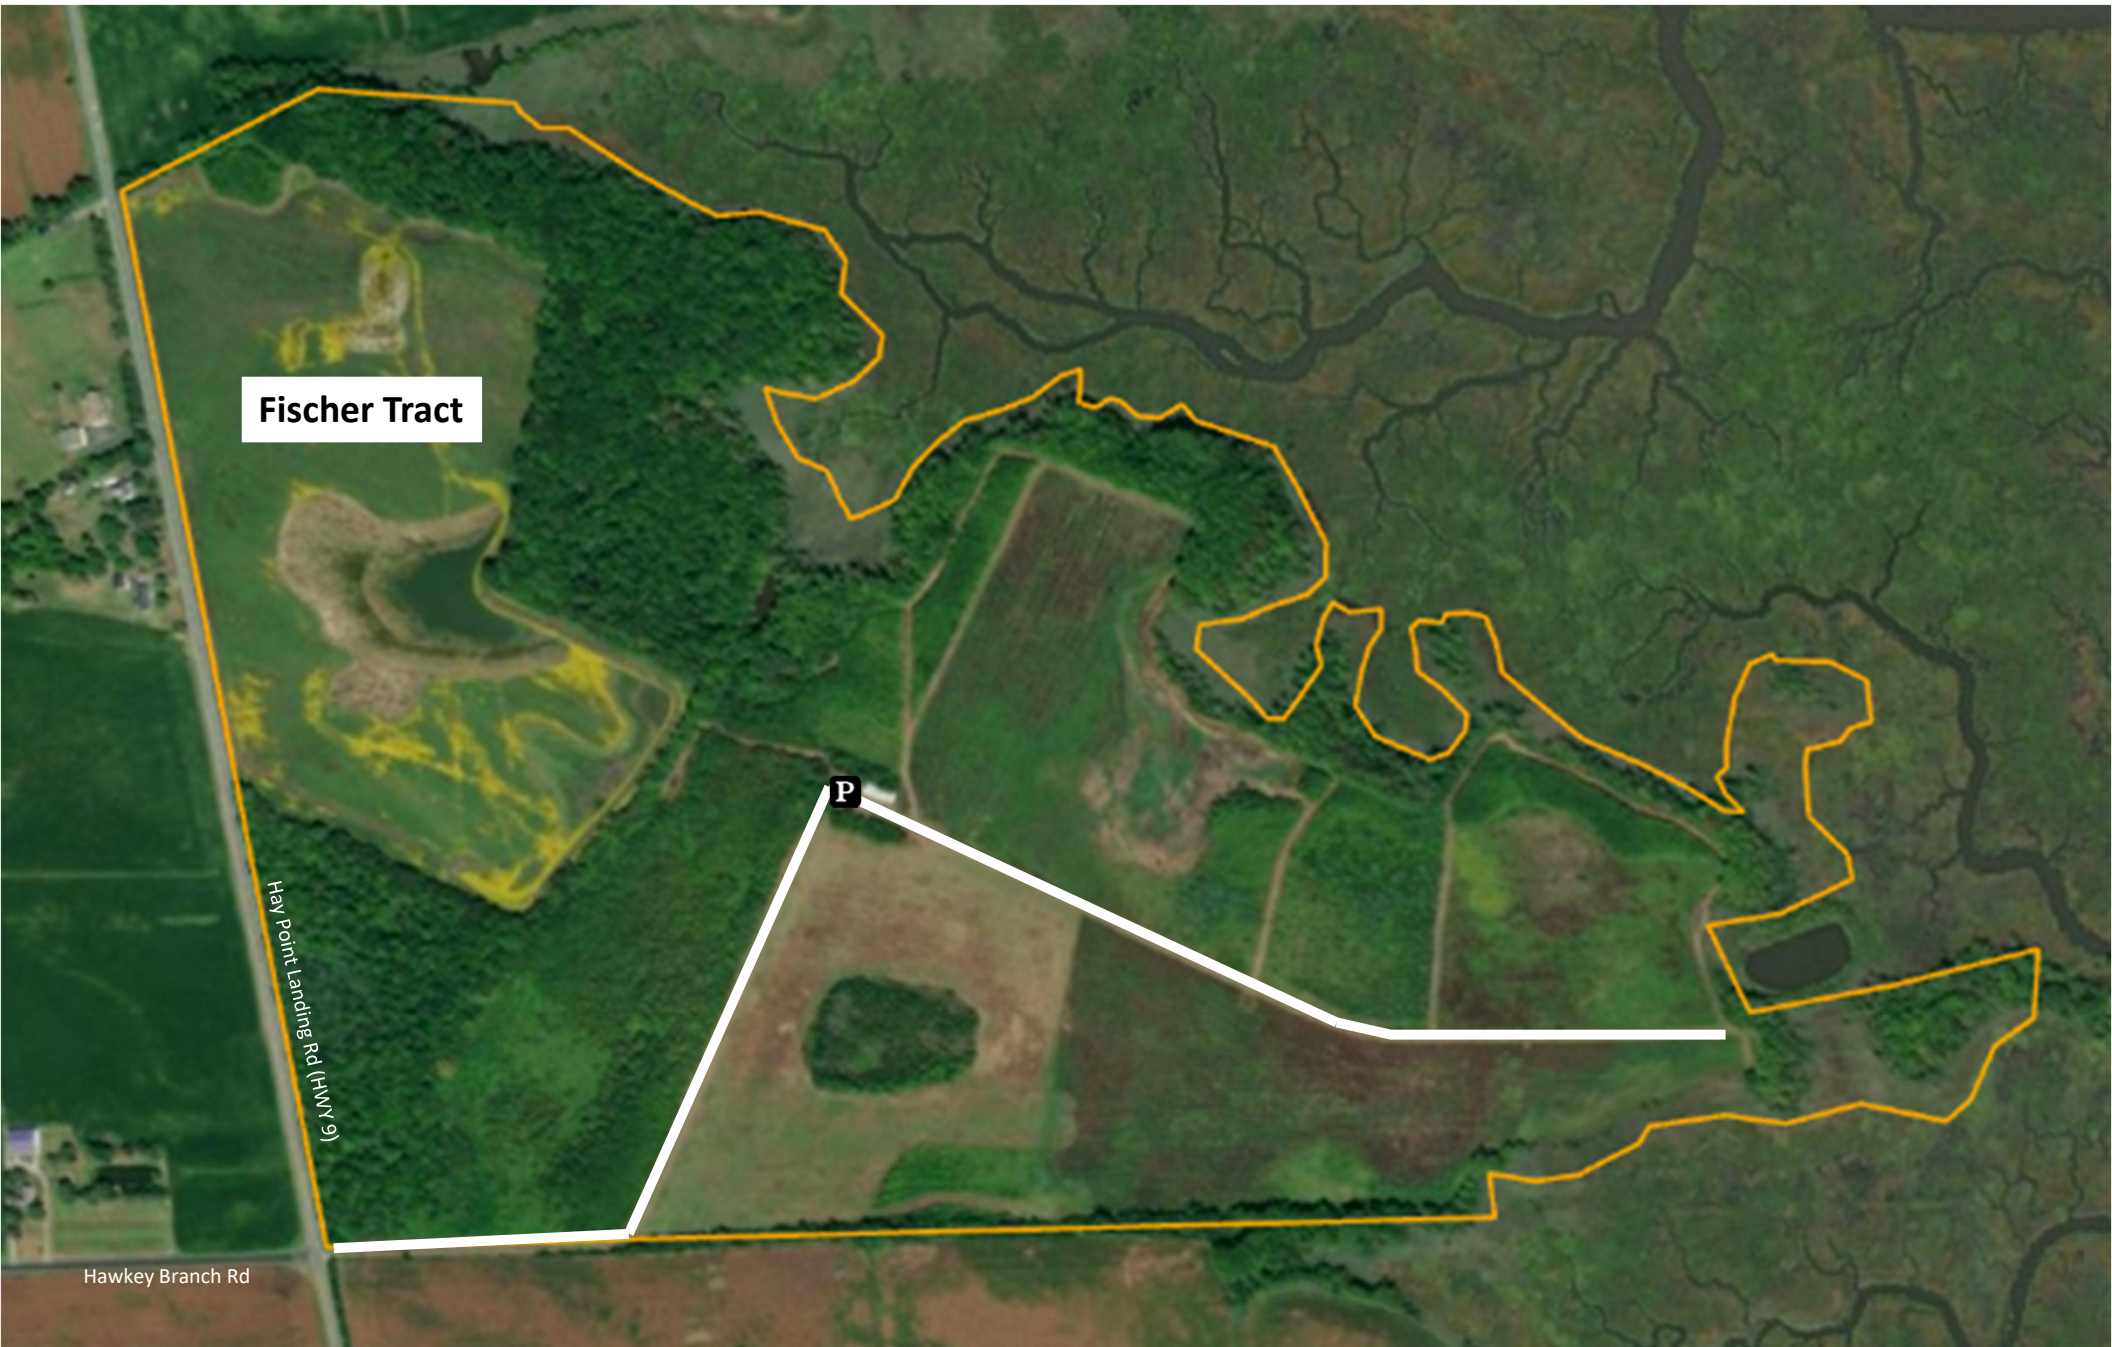

Bombay Hook NWR Fischer Tract Hunt Map

This map is for reference purposes only. The boundary lines shown are approximate. For boundary line information please contact the refuge office. Please observe and adhere to all posted areas. Refer to refuge hunting regulations for available hunting opportunities, including hunt dates and hunt areas.