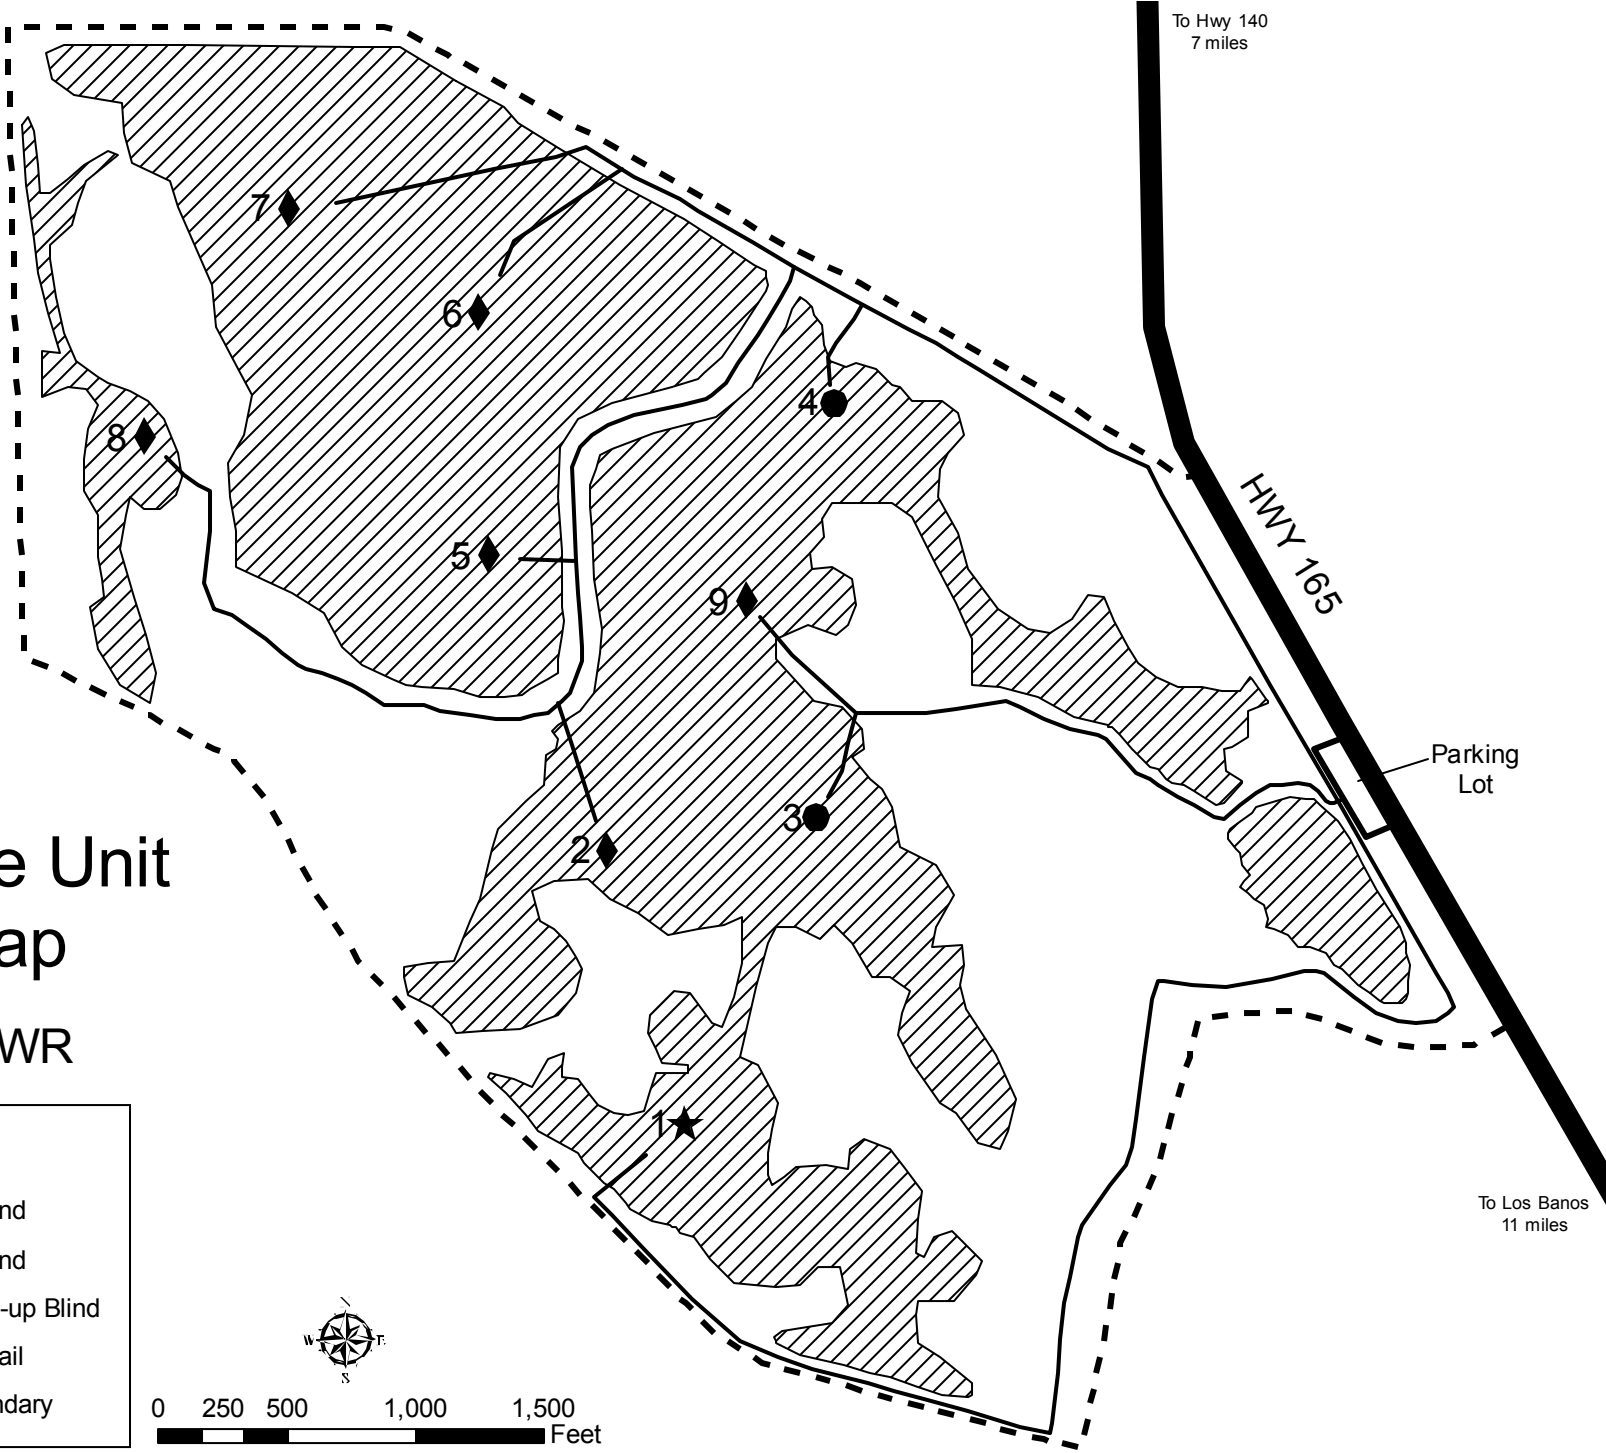

Blue Goose Unit Hunt Map

San Luis NWR

Legend

- ★ 2 Person Pit Blind
- 3 Person Pit Blind
- 3 Person Stand-up Blind
- Blind Access Trail
- [- - -] Hunt Area Boundary

0 250 500 1,000 1,500
Feet

To Hwy 140
7 miles

HWY 165

Parking
Lot

To Los Banos
11 miles