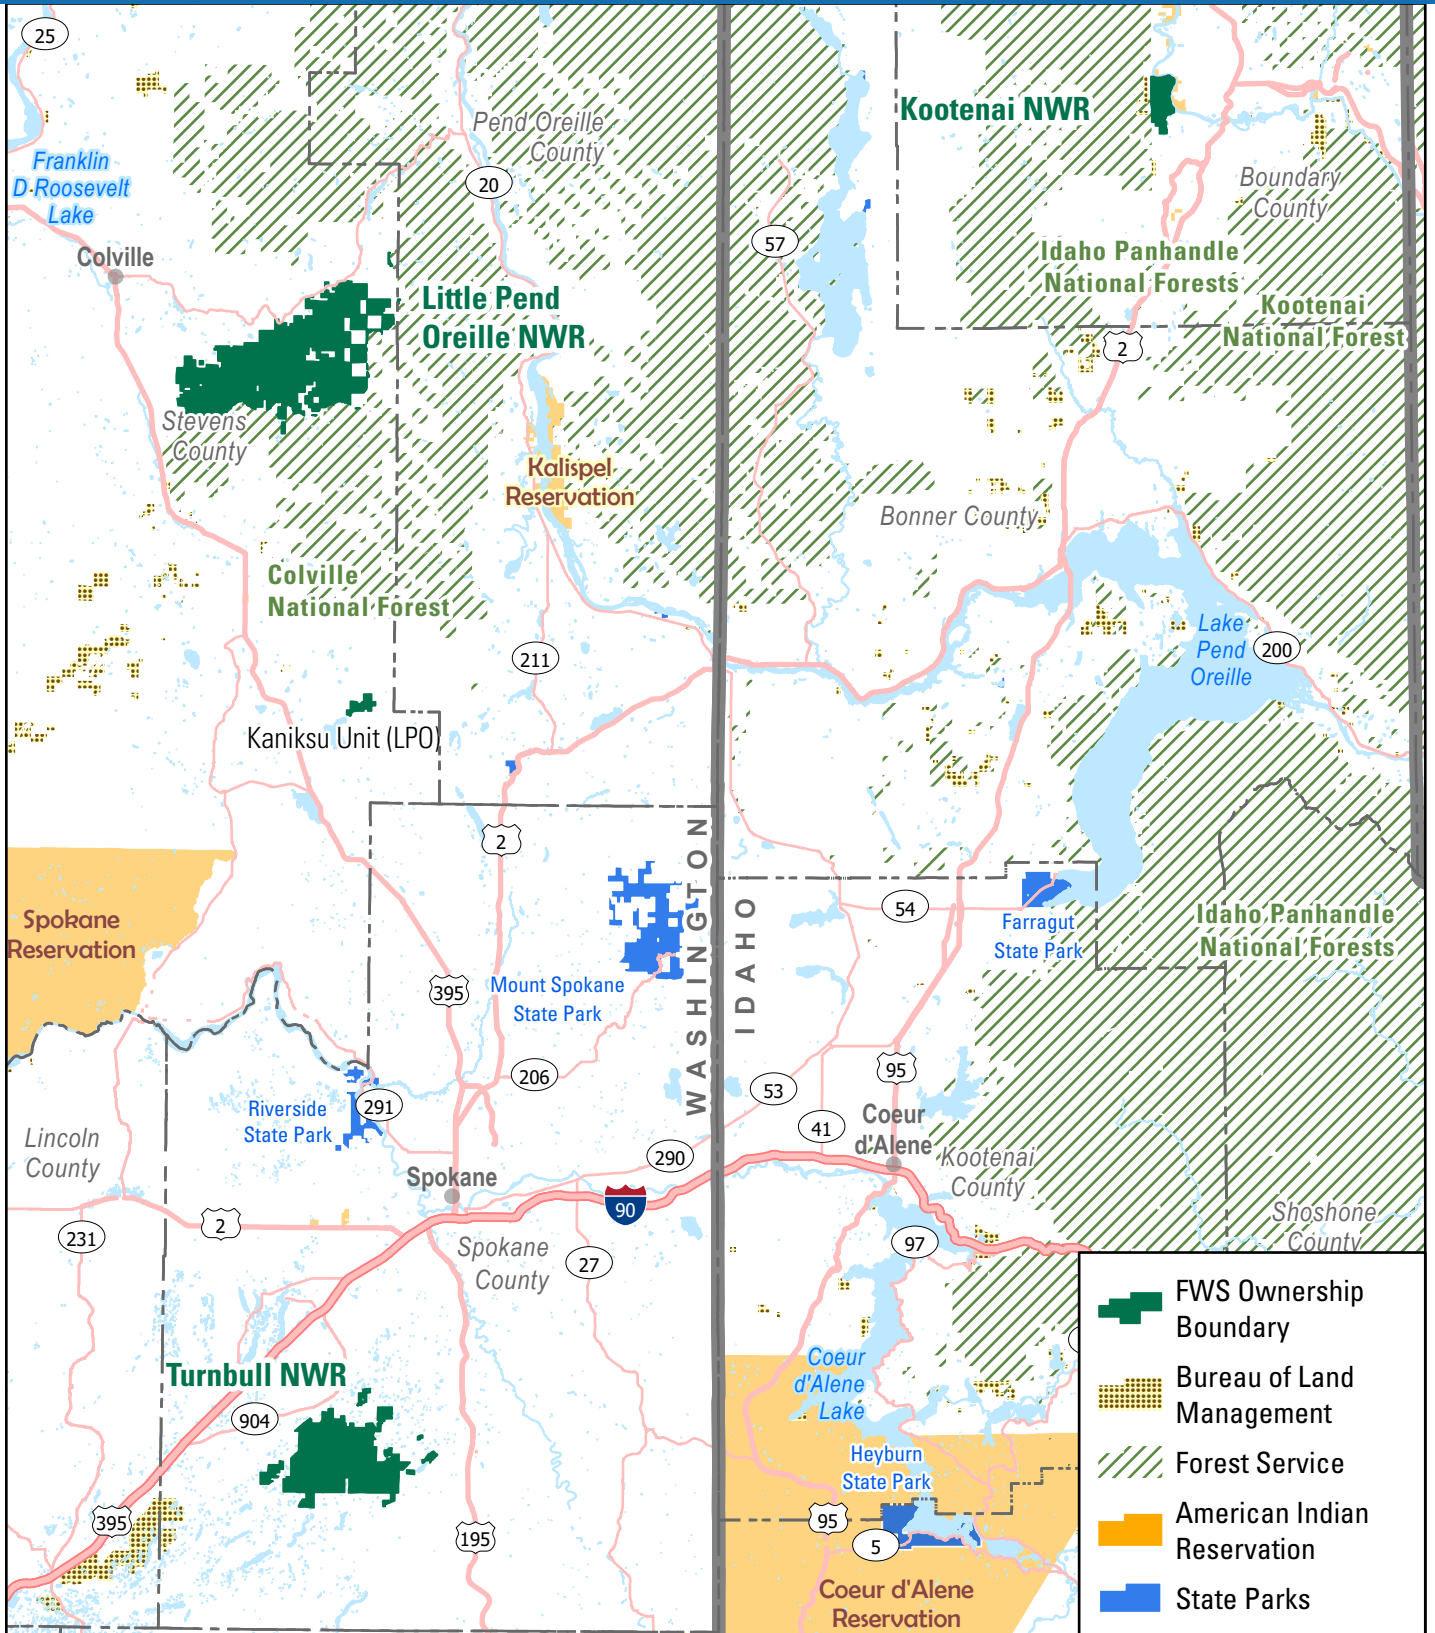

NATIONAL WILDLIFE REFUGE SYSTEM

Inland Northwest National Wildlife Refuge Complex Complex Map

- FWS Ownership Boundary
- Bureau of Land Management
- Forest Service
- American Indian Reservation
- State Parks