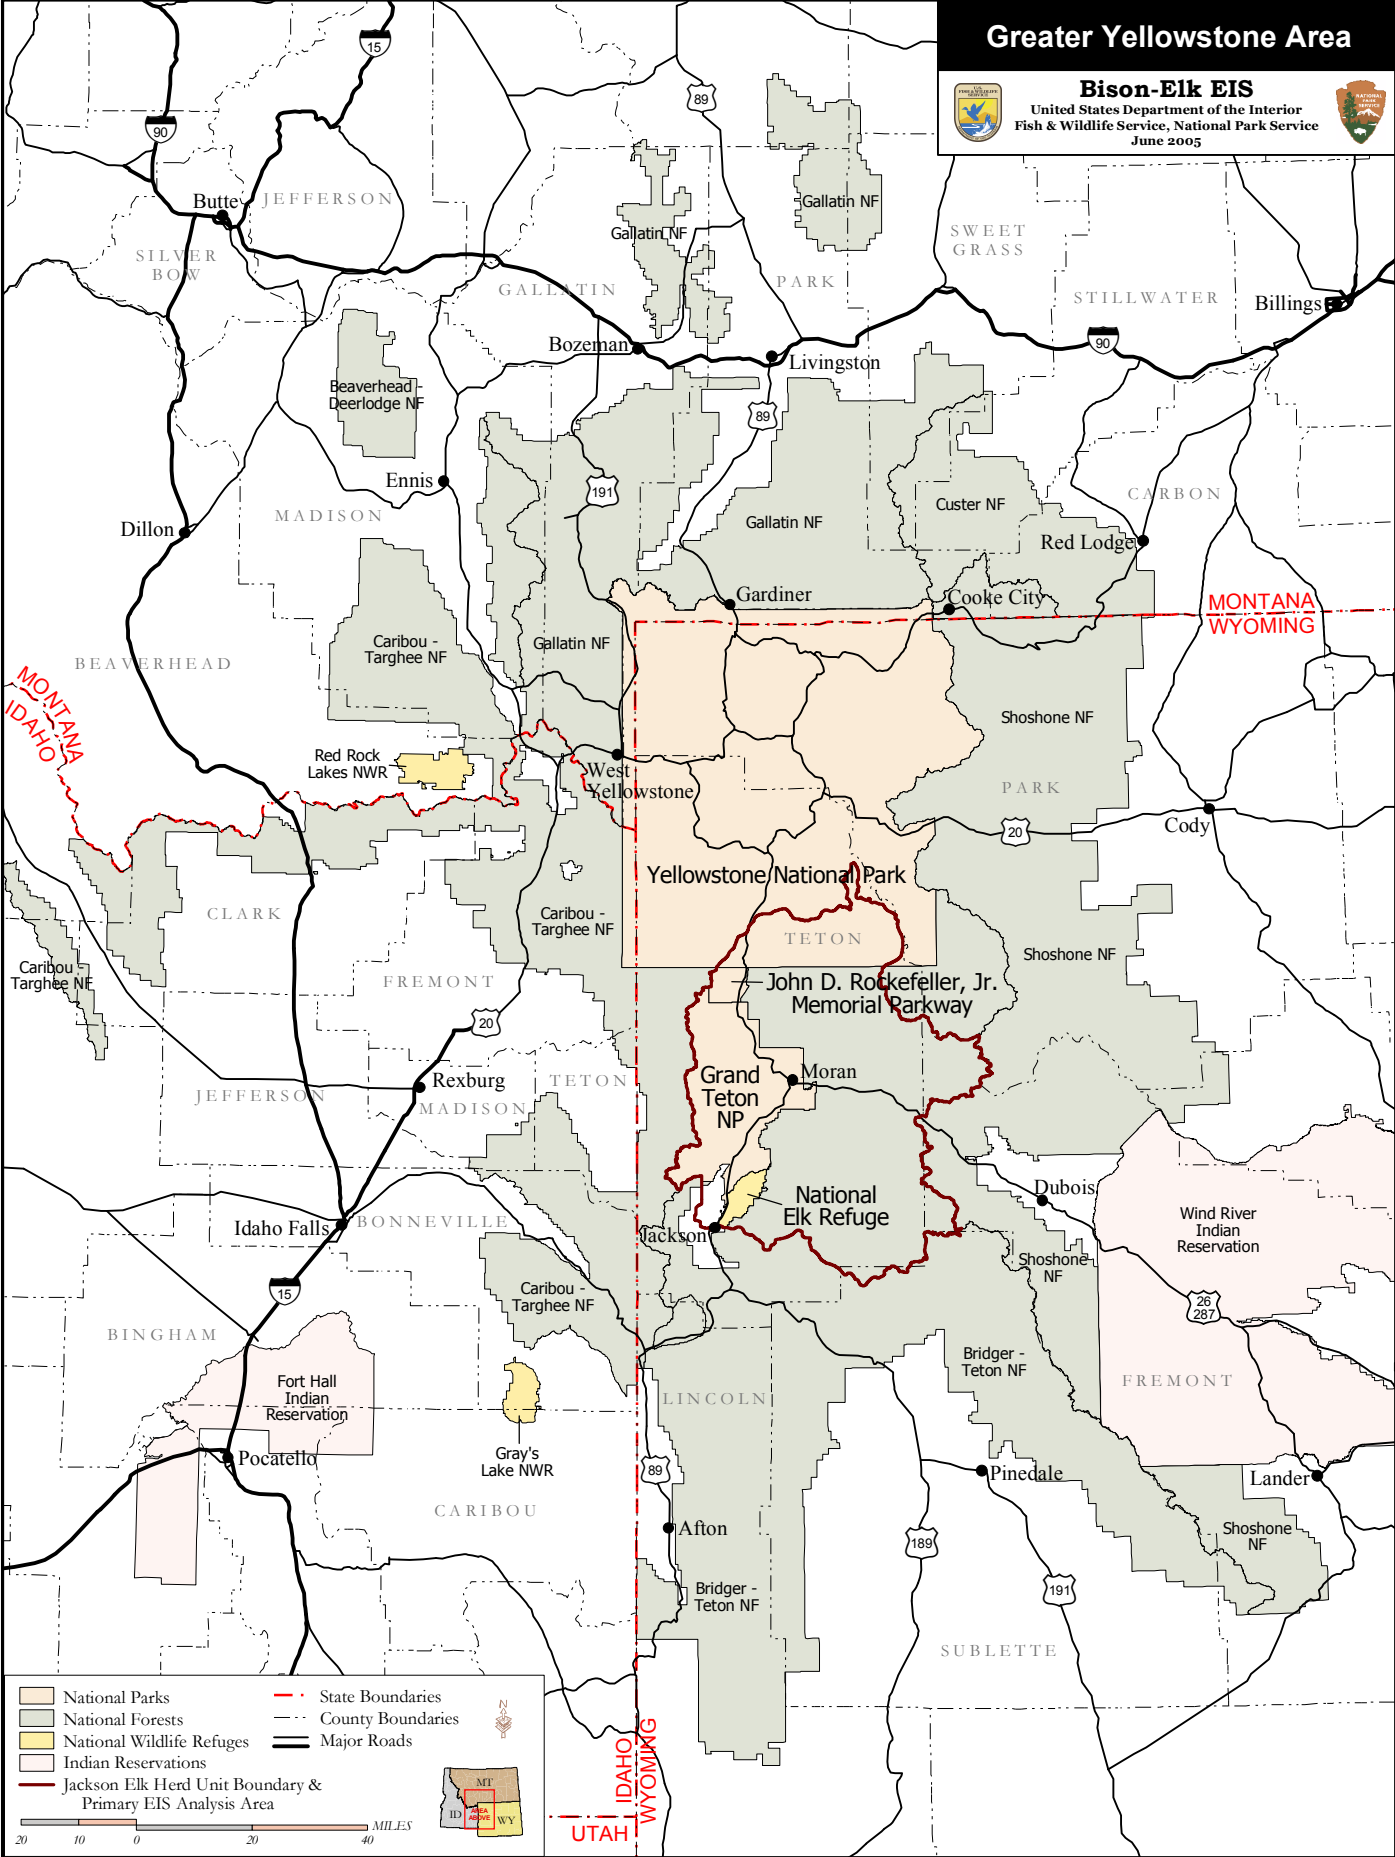

Greater Yellowstone Area

Bison-Elk EIS
 United States Department of the Interior
 Fish & Wildlife Service, National Park Service
 June 2005

	National Parks		State Boundaries
	National Forests		County Boundaries
	National Wildlife Refuges		Major Roads
	Indian Reservations		Jackson Elk Herd Unit Boundary & Primary EIS Analysis Area

MILES
 0 10 20 40