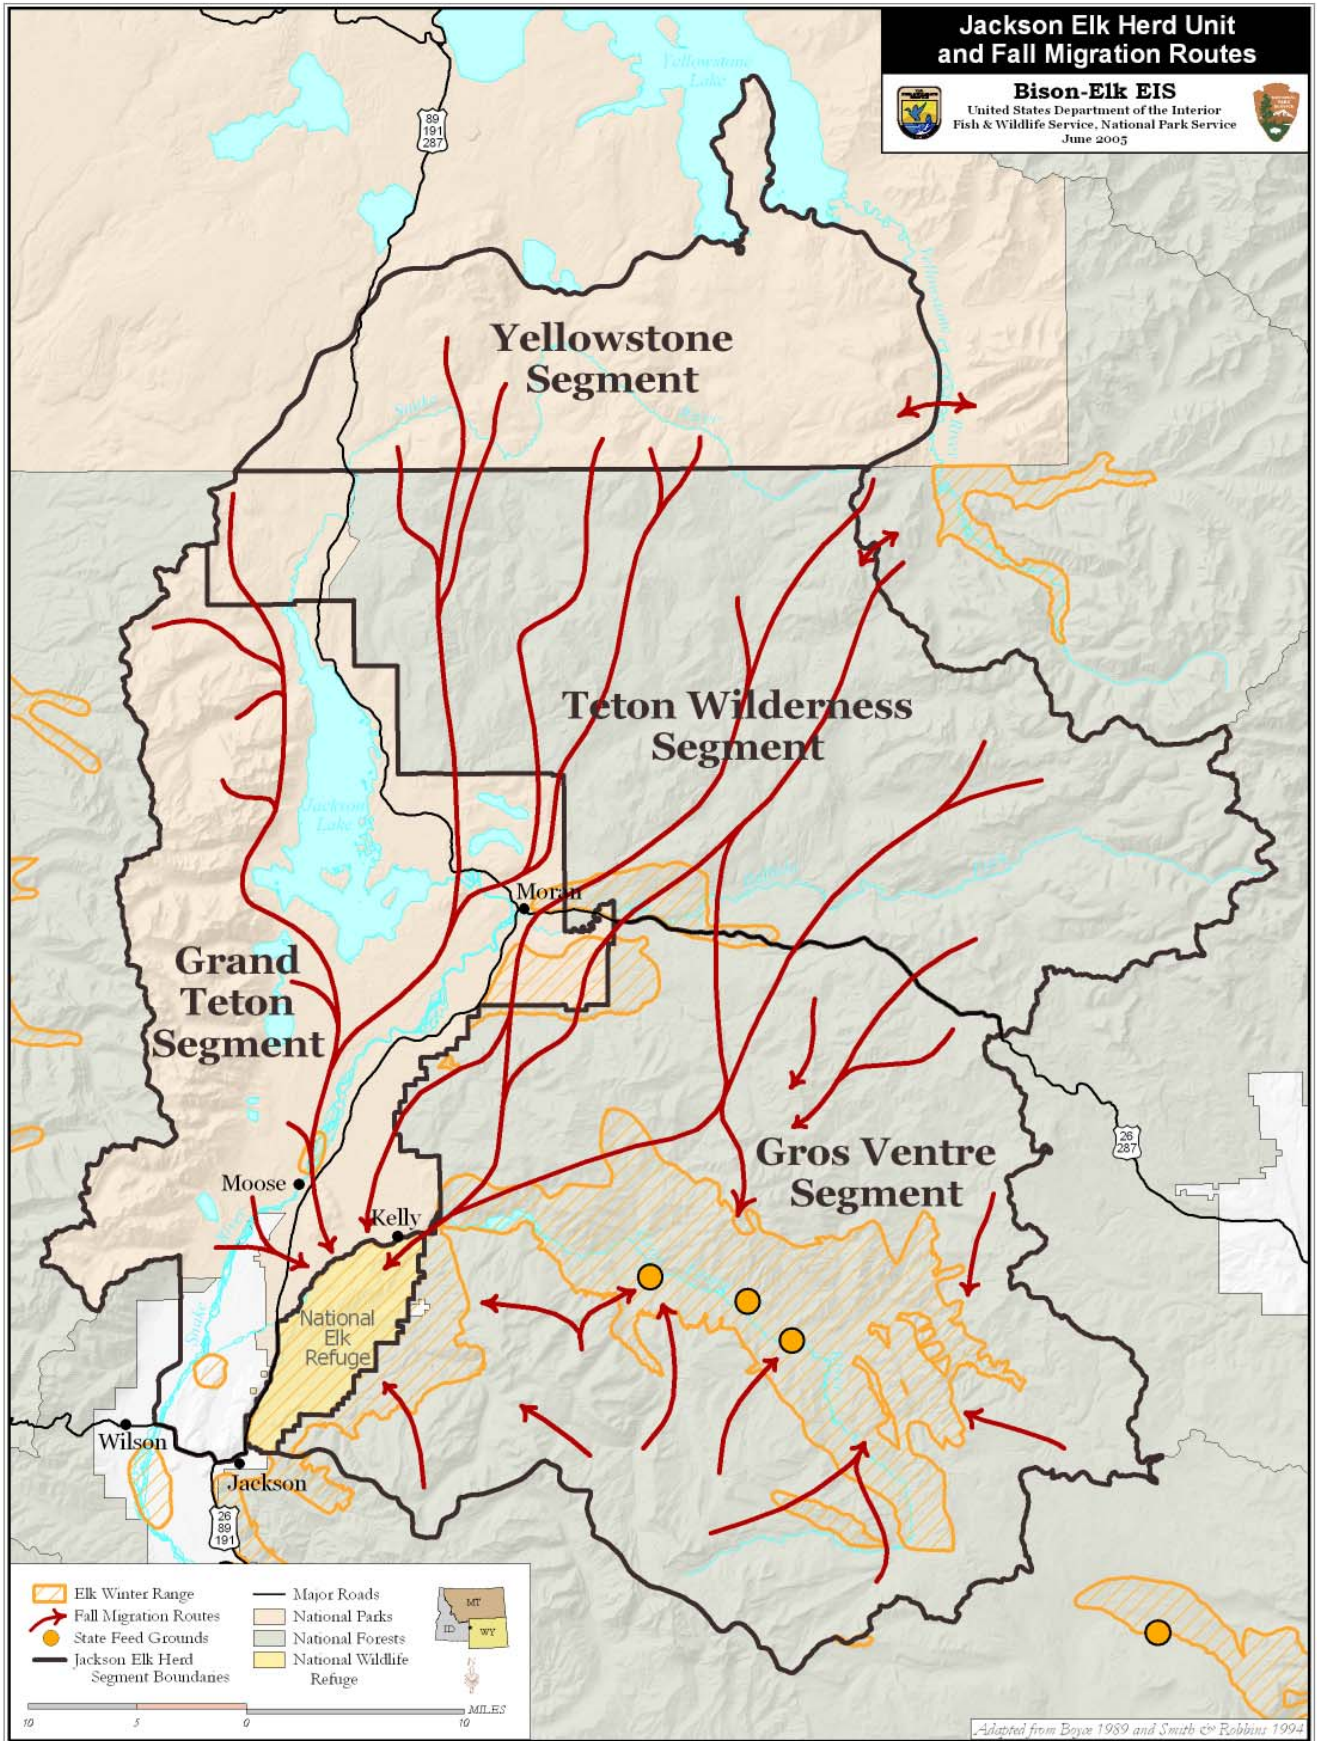

Jackson Elk Herd Unit and Fall Migration Routes

Bison-Elk EIS

United States Department of the Interior
Fish & Wildlife Service, National Park Service
June 2005

- Elk Winter Range
- Fall Migration Routes
- State Feed Grounds
- Jackson Elk Herd Segment Boundaries
- Major Roads
- National Parks
- National Forests
- National Wildlife Refuge

Adapted from Boyce 1989 and Smith & Robbins 1994