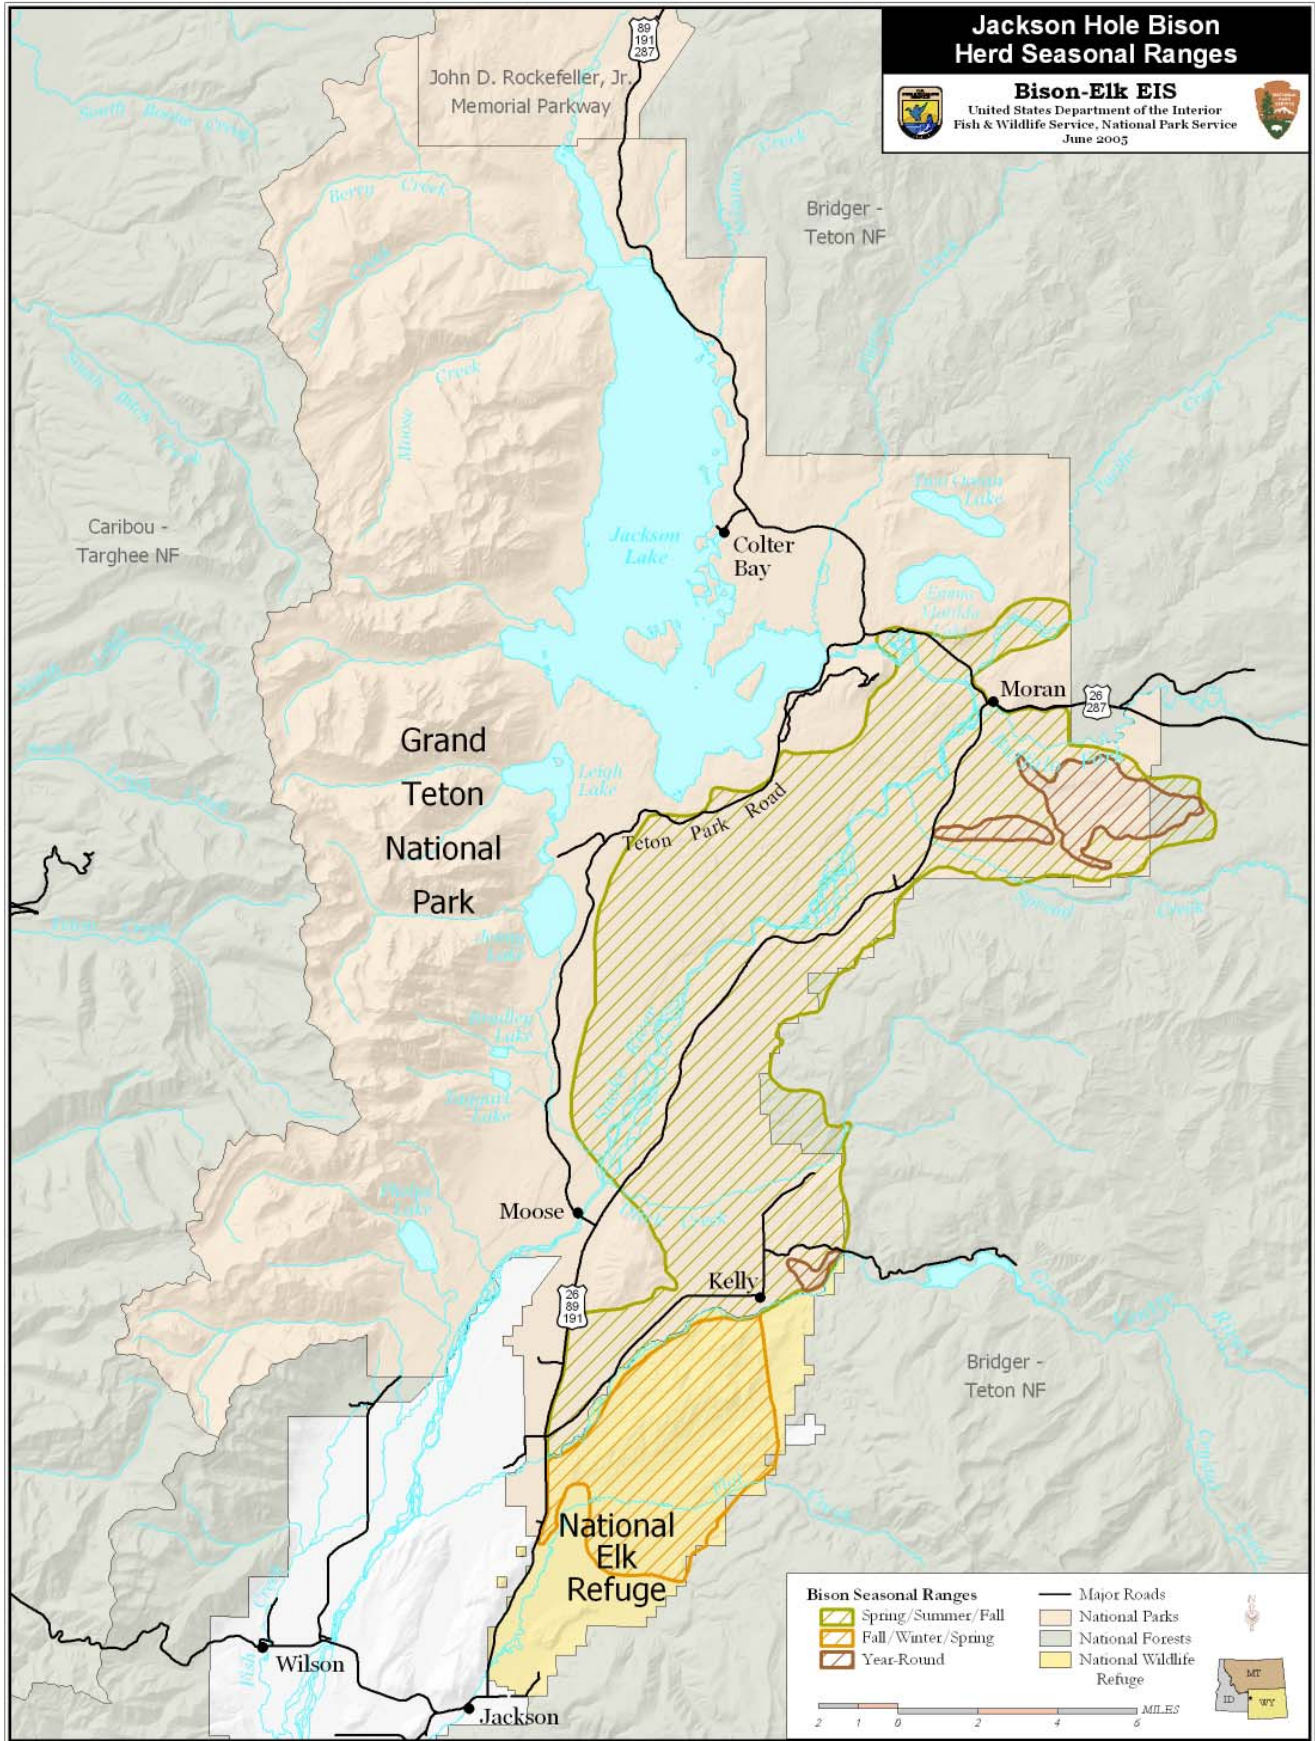

Jackson Hole Bison Herd Seasonal Ranges

Bison-Elk EIS

United States Department of the Interior
Fish & Wildlife Service, National Park Service
June 2005

Caribou - Targhee NF

John D. Rockefeller, Jr. Memorial Parkway

Bridger - Teton NF

Grand Teton National Park

National Elk Refuge

Bridger - Teton NF

- Bison Seasonal Ranges**
- Spring/Summer/Fall
 - Fall/Winter/Spring
 - Year-Round

- Major Roads
- National Parks
- National Forests
- National Wildlife Refuge

0 2 4 6 MILES