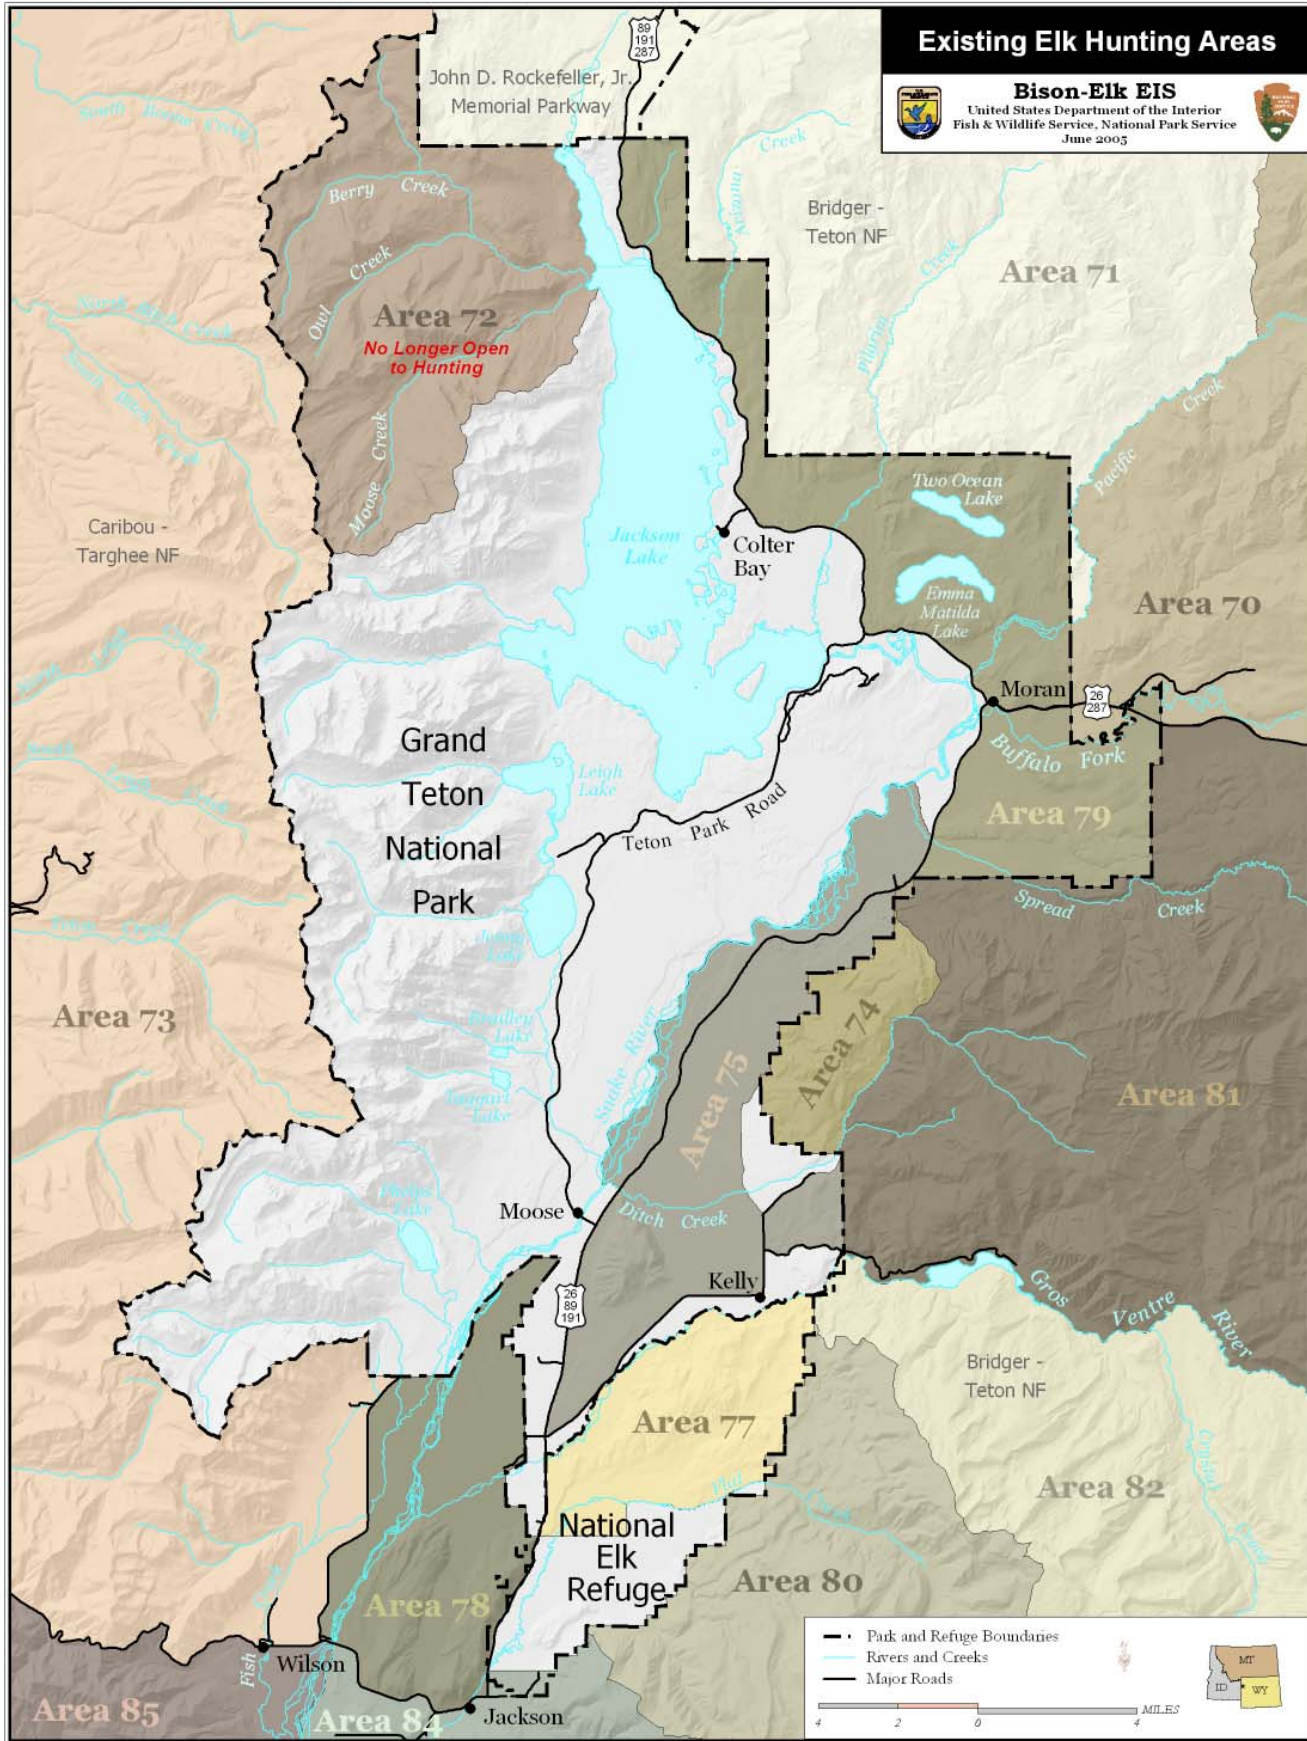

Existing Elk Hunting Areas

Bison-Elk EIS

United States Department of the Interior
Fish & Wildlife Service, National Park Service
June 2005

Legend:

- Park and Refuge Boundaries
- Rivers and Creeks
- Major Roads

Scale: 0 to 4 Miles