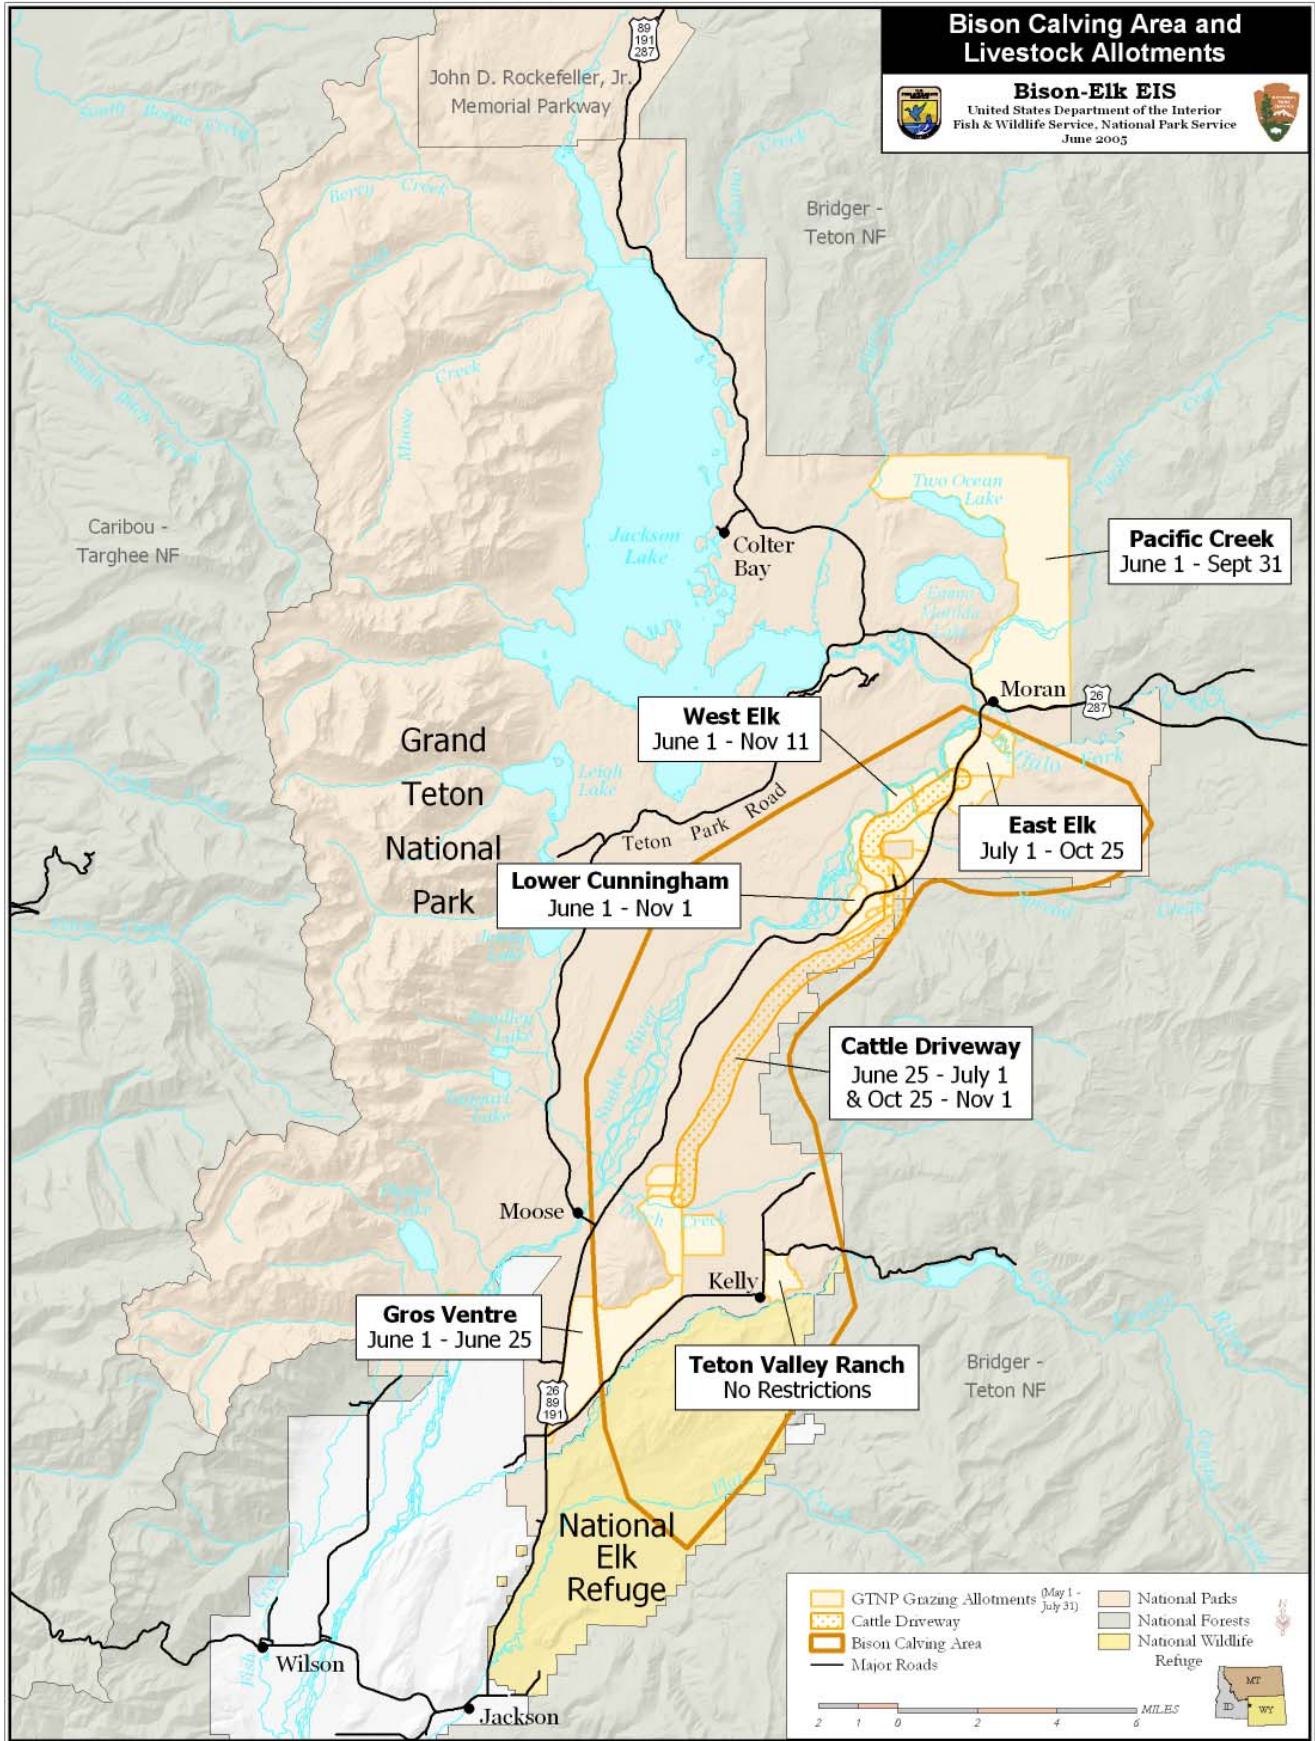

Bison Calving Area and Livestock Allotments

Bison-Elk EIS

United States Department of the Interior
Fish & Wildlife Service, National Park Service
June 2005

Pacific Creek
June 1 - Sept 31

West Elk
June 1 - Nov 11

East Elk
July 1 - Oct 25

Lower Cunningham
June 1 - Nov 1

Cattle Driveway
June 25 - July 1
& Oct 25 - Nov 1

Gros Ventre
June 1 - June 25

Teton Valley Ranch
No Restrictions

GTNP Grazing Allotments (May 1 - July 31)	National Parks
Cattle Driveway	National Forests
Bison Calving Area	National Wildlife Refuge
Major Roads	

MILES 2 1 0 2 4 6