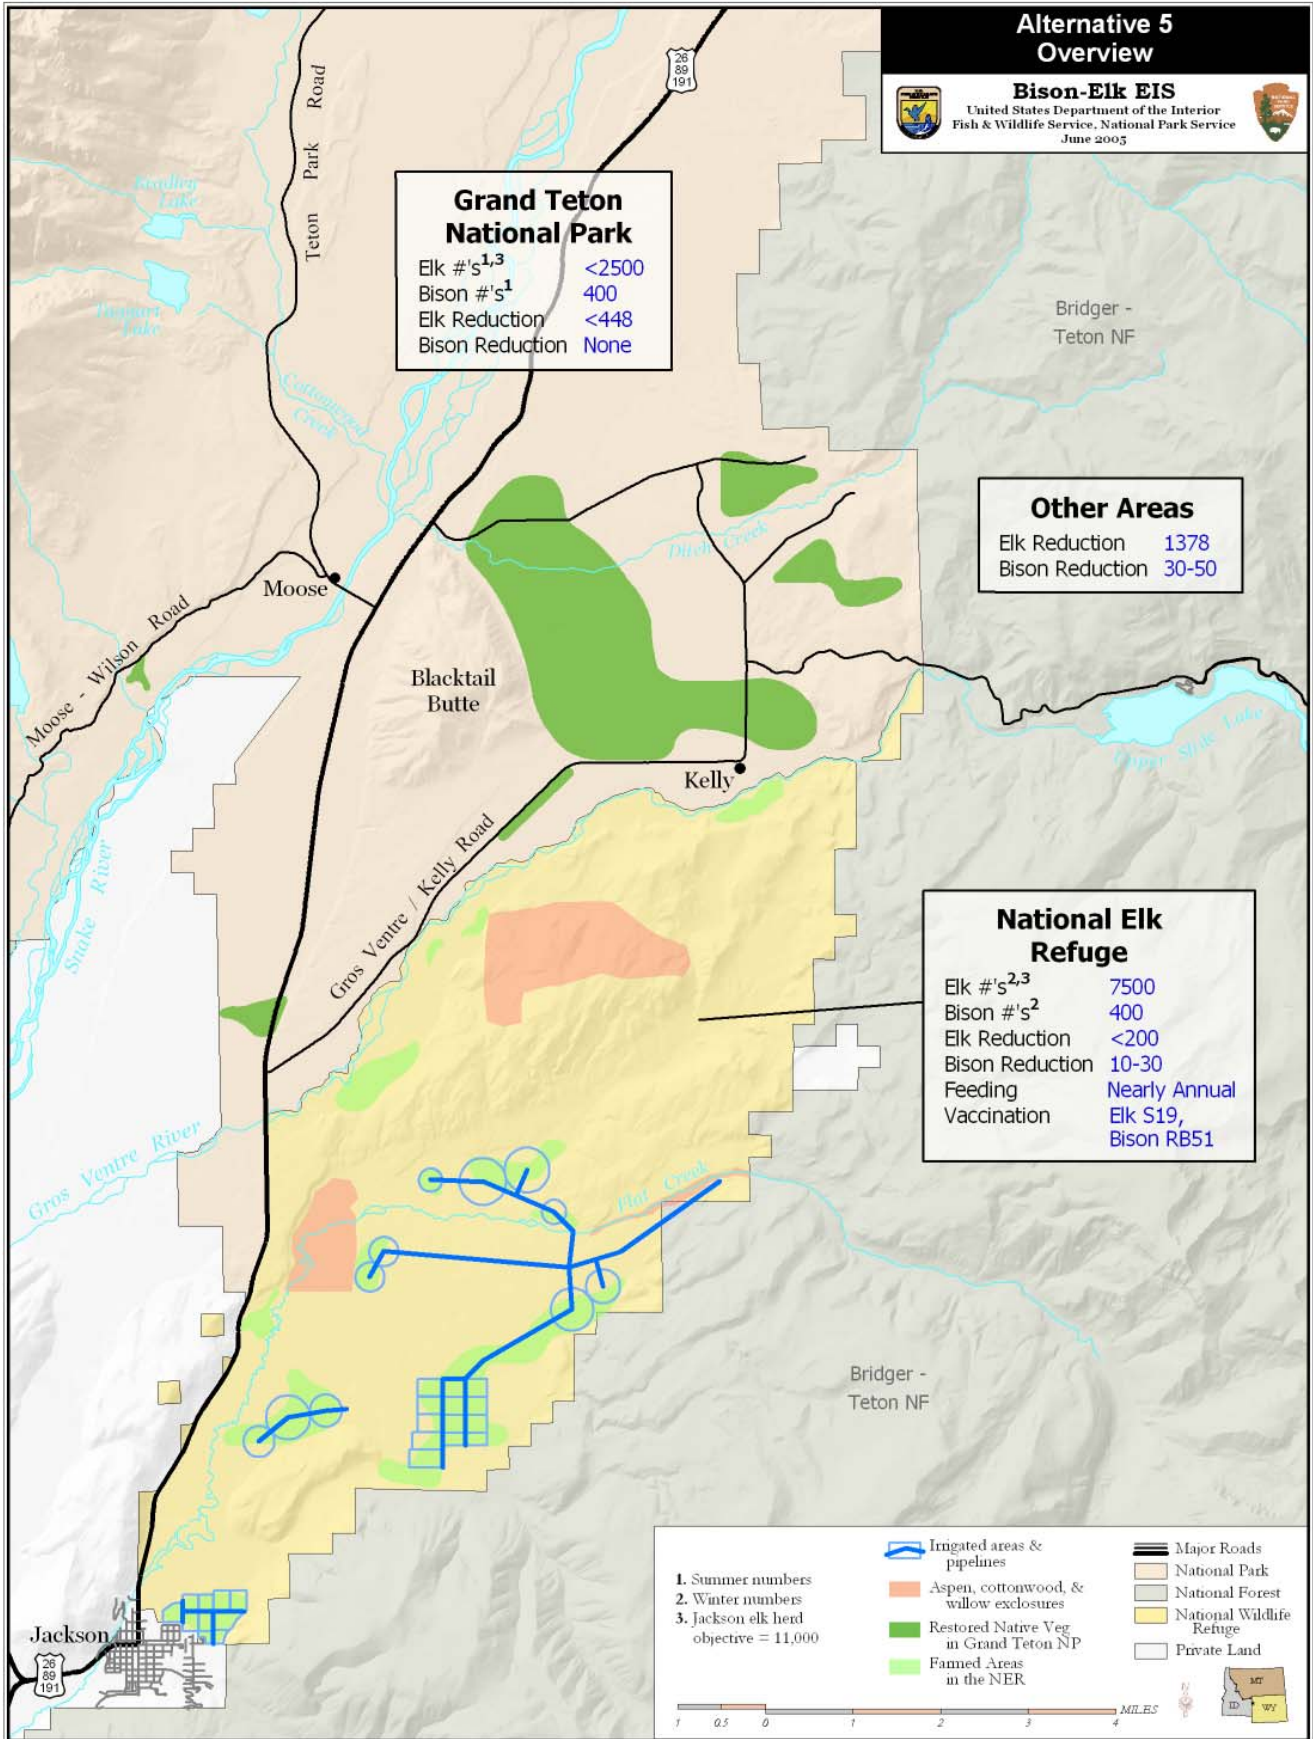

Alternative 5 Overview

Bison-Elk EIS

United States Department of the Interior
Fish & Wildlife Service, National Park Service
June 2005

Grand Teton National Park	
Elk #'s ^{1,3}	<2500
Bison #'s ¹	400
Elk Reduction	<448
Bison Reduction	None

Other Areas	
Elk Reduction	1378
Bison Reduction	30-50

National Elk Refuge	
Elk #'s ^{2,3}	7500
Bison #'s ²	400
Elk Reduction	<200
Bison Reduction	10-30
Feeding	Nearly Annual
Vaccination	Elk S19, Bison RB51

<ol style="list-style-type: none"> 1. Summer numbers 2. Winter numbers 3. Jackson elk herd objective = 11,000 	<ul style="list-style-type: none"> Irrigated areas & pipelines Aspen, cottonwood, & willow exclosures Restored Native Veg in Grand Teton NP Farmed Areas in the NER 	<ul style="list-style-type: none"> Major Roads National Park National Forest National Wildlife Refuge Private Land
--	---	---

1 0.5 0 1 2 3 4 MILES