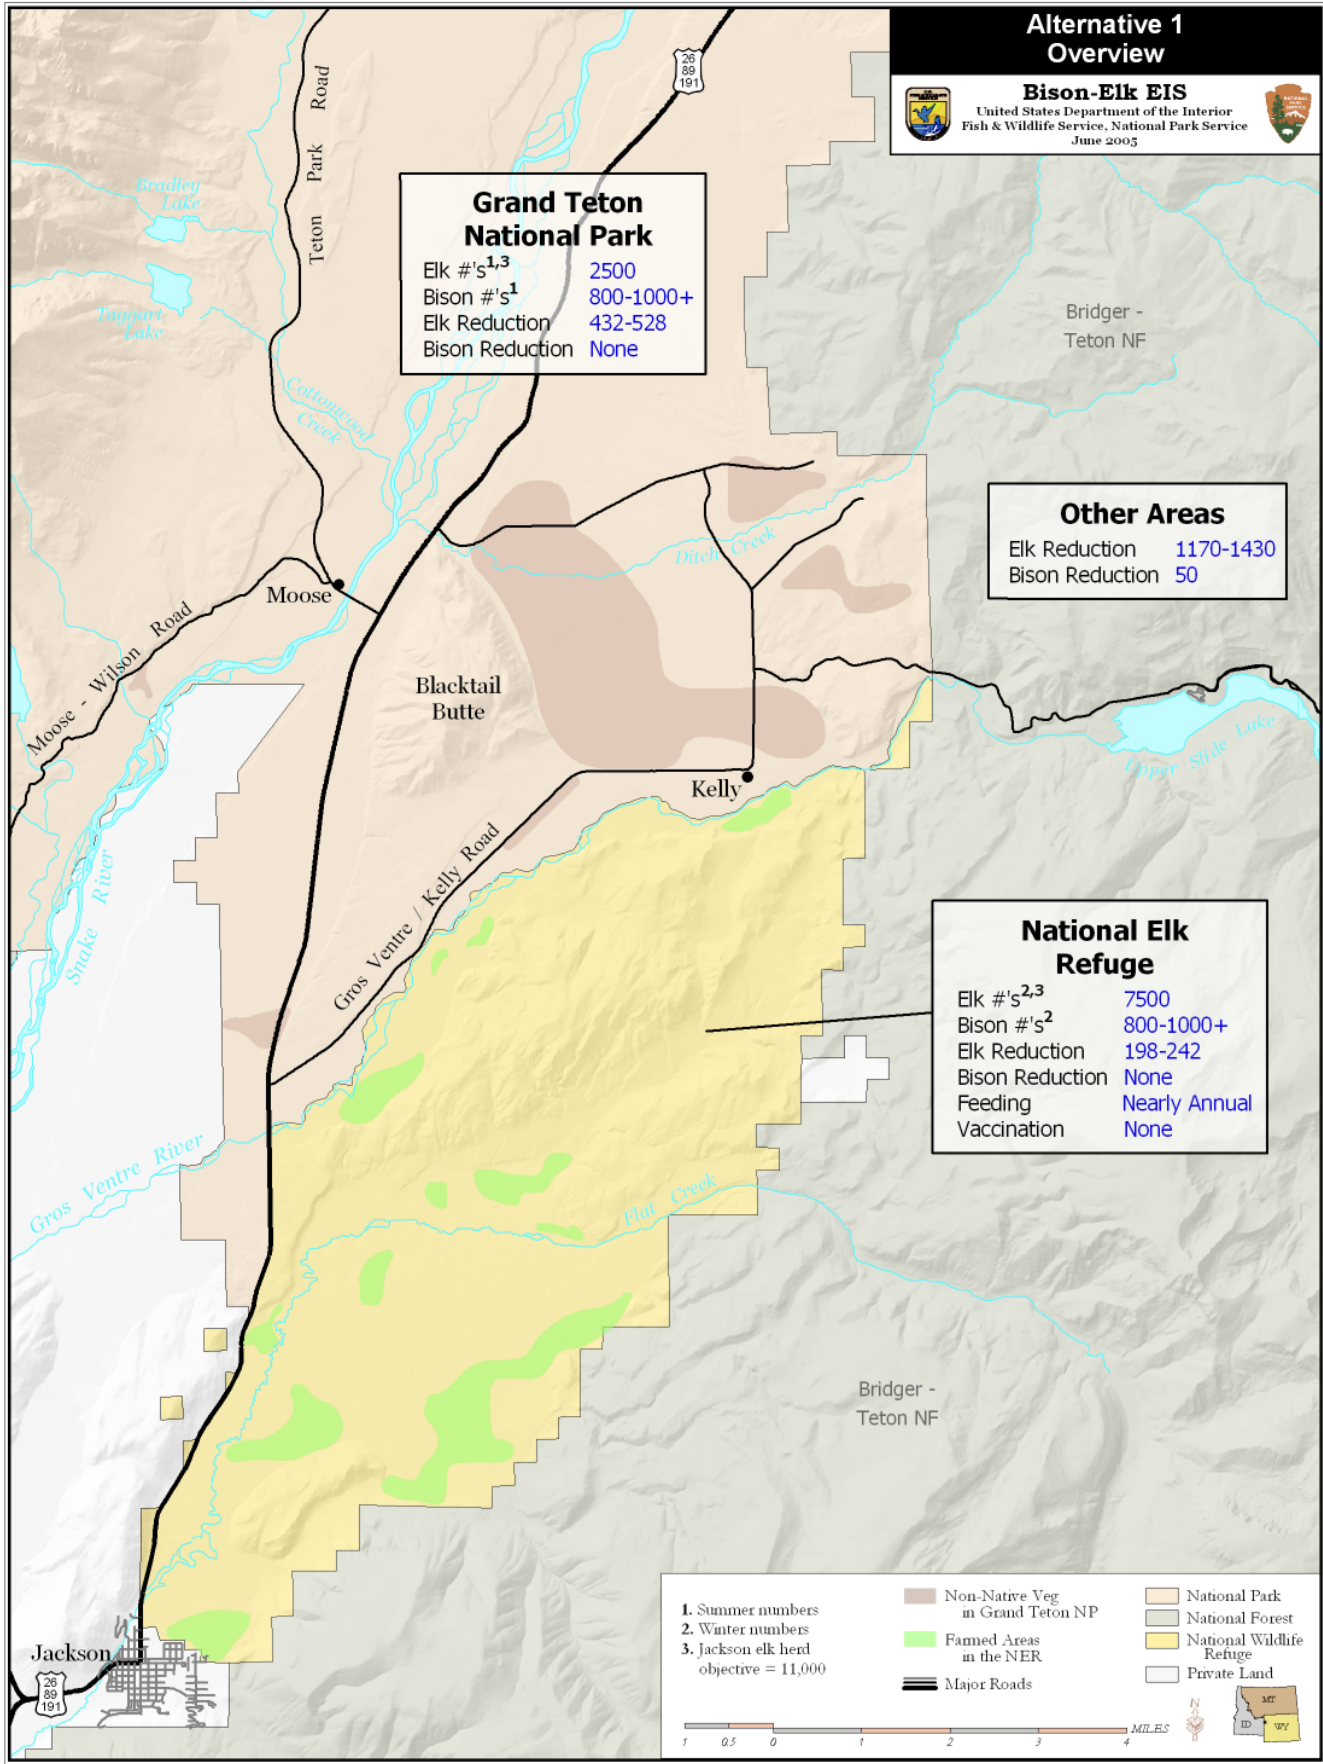

Alternative 1 Overview

Bison-Elk EIS

United States Department of the Interior
Fish & Wildlife Service, National Park Service
June 2005

Grand Teton National Park	
Elk #'s ^{1,3}	2500
Bison #'s ¹	800-1000+
Elk Reduction	432-528
Bison Reduction	None

Other Areas	
Elk Reduction	1170-1430
Bison Reduction	50

National Elk Refuge	
Elk #'s ^{2,3}	7500
Bison #'s ²	800-1000+
Elk Reduction	198-242
Bison Reduction	None
Feeding	Nearly Annual
Vaccination	None

1. Summer numbers
2. Winter numbers
3. Jackson elk herd objective = 11,000

Non-Native Veg in Grand Teton NP	National Park
Fanned Areas in the NER	National Forest
Major Roads	National Wildlife Refuge
	Private Land