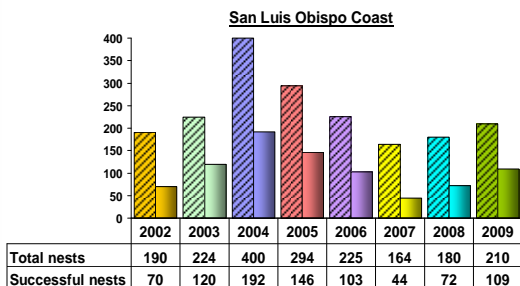

Western Snowy Plover

8-year Reproductive Summary on California State Park Lands

LEGEND

- Total nests =
- Successful Nests =
- Chicks fledged =

Note: Successful nests are those that hatch at least one egg.