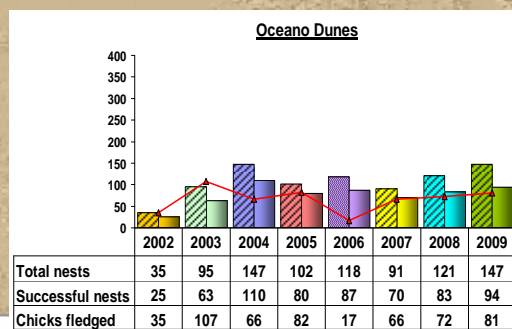

Western Snowy Plover

8-year Reproductive Summary on California State Park Lands

LEGEND

- Total nests =
- Successful Nests =
- Chicks fledged =

Note: Successful nests are those that hatch at least one egg.