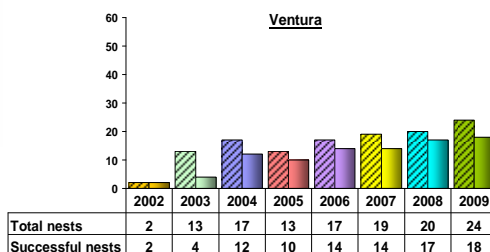

Western Snowy Plover

8-year Reproductive Summary on California State Park Lands

LEGEND

- Total nests =
- Successful Nests =
- Chicks fledged =

Note: Successful nests are those that hatch at least one egg.