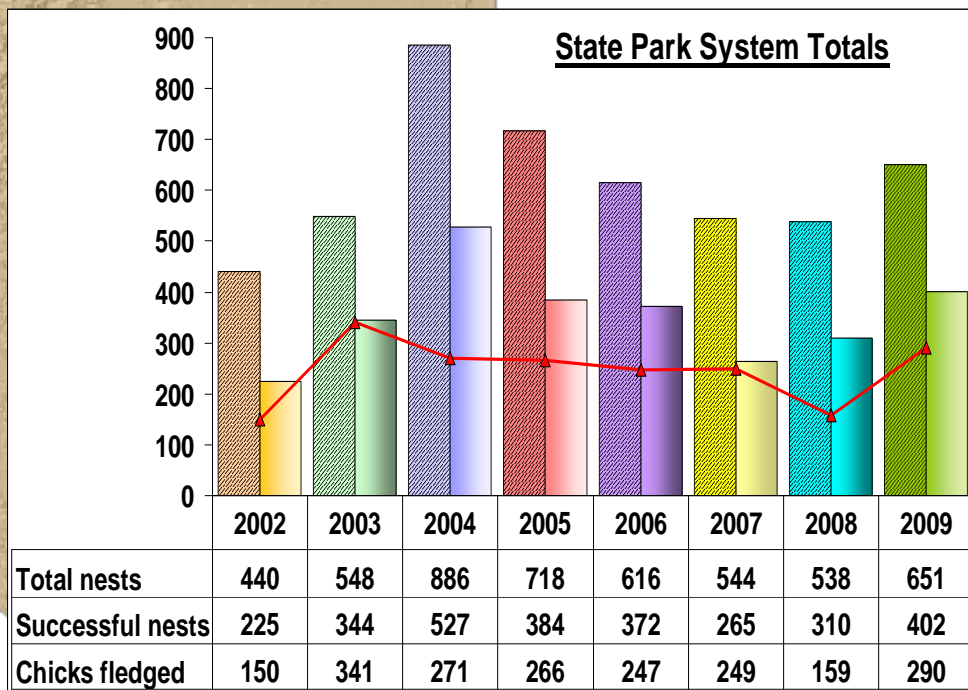

Western Snowy Plover

8-year Reproductive Summary on California State Park Lands

LEGEND

- Total nests =
- Successful Nests =
- Chicks fledged =

Note: Successful nests are those that hatch at least one egg.