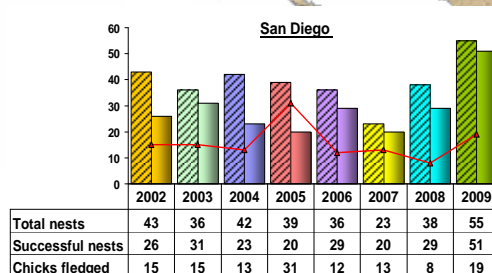

Western Snowy Plover

8-year Reproductive Summary on California State Park Lands

LEGEND

- Total nests =
- Successful Nests =
- Chicks fledged =

Note: Successful nests are those that hatch at least one egg.