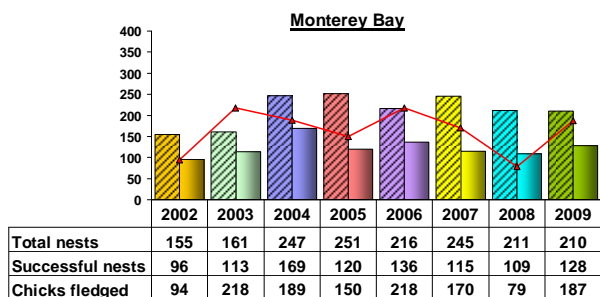

Western Snowy Plover

8-year Reproductive Summary on California State Park Lands

LEGEND

- Total nests =
- Successful Nests =
- Chicks fledged =

Note: Successful nests are those that hatch at least one egg.