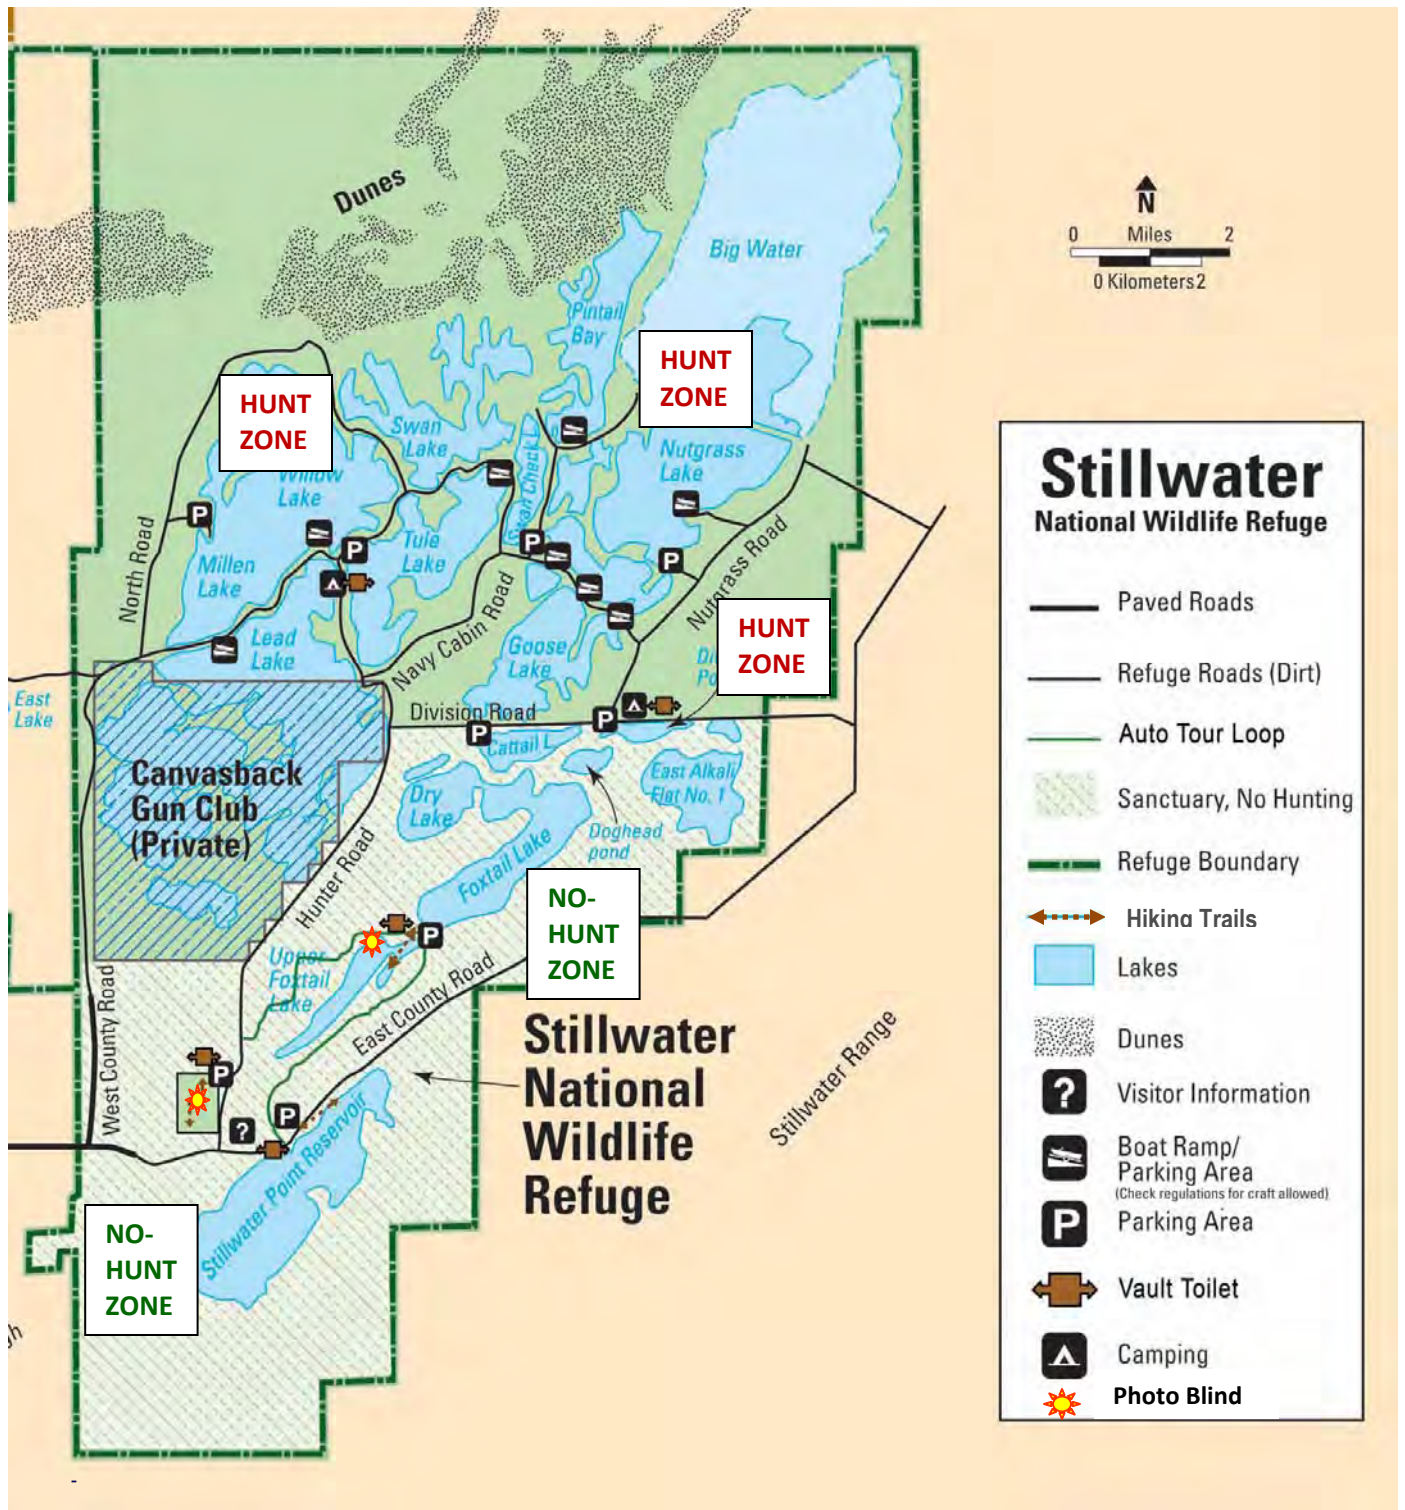

# Stillwater National Wildlife Refuge Public Use Map — updated Sept. 2011

### Stillwater National Wildlife Refuge

- Paved Roads
- Refuge Roads (Dirt)
- Auto Tour Loop
- Sanctuary, No Hunting
- Refuge Boundary
- Hiking Trails
- Lakes
- Dunes
- Visitor Information
- Boat Ramp/ Parking Area (Check regulations for craft allowed)
- Parking Area
- Vault Toilet
- Camping
- Photo Blind