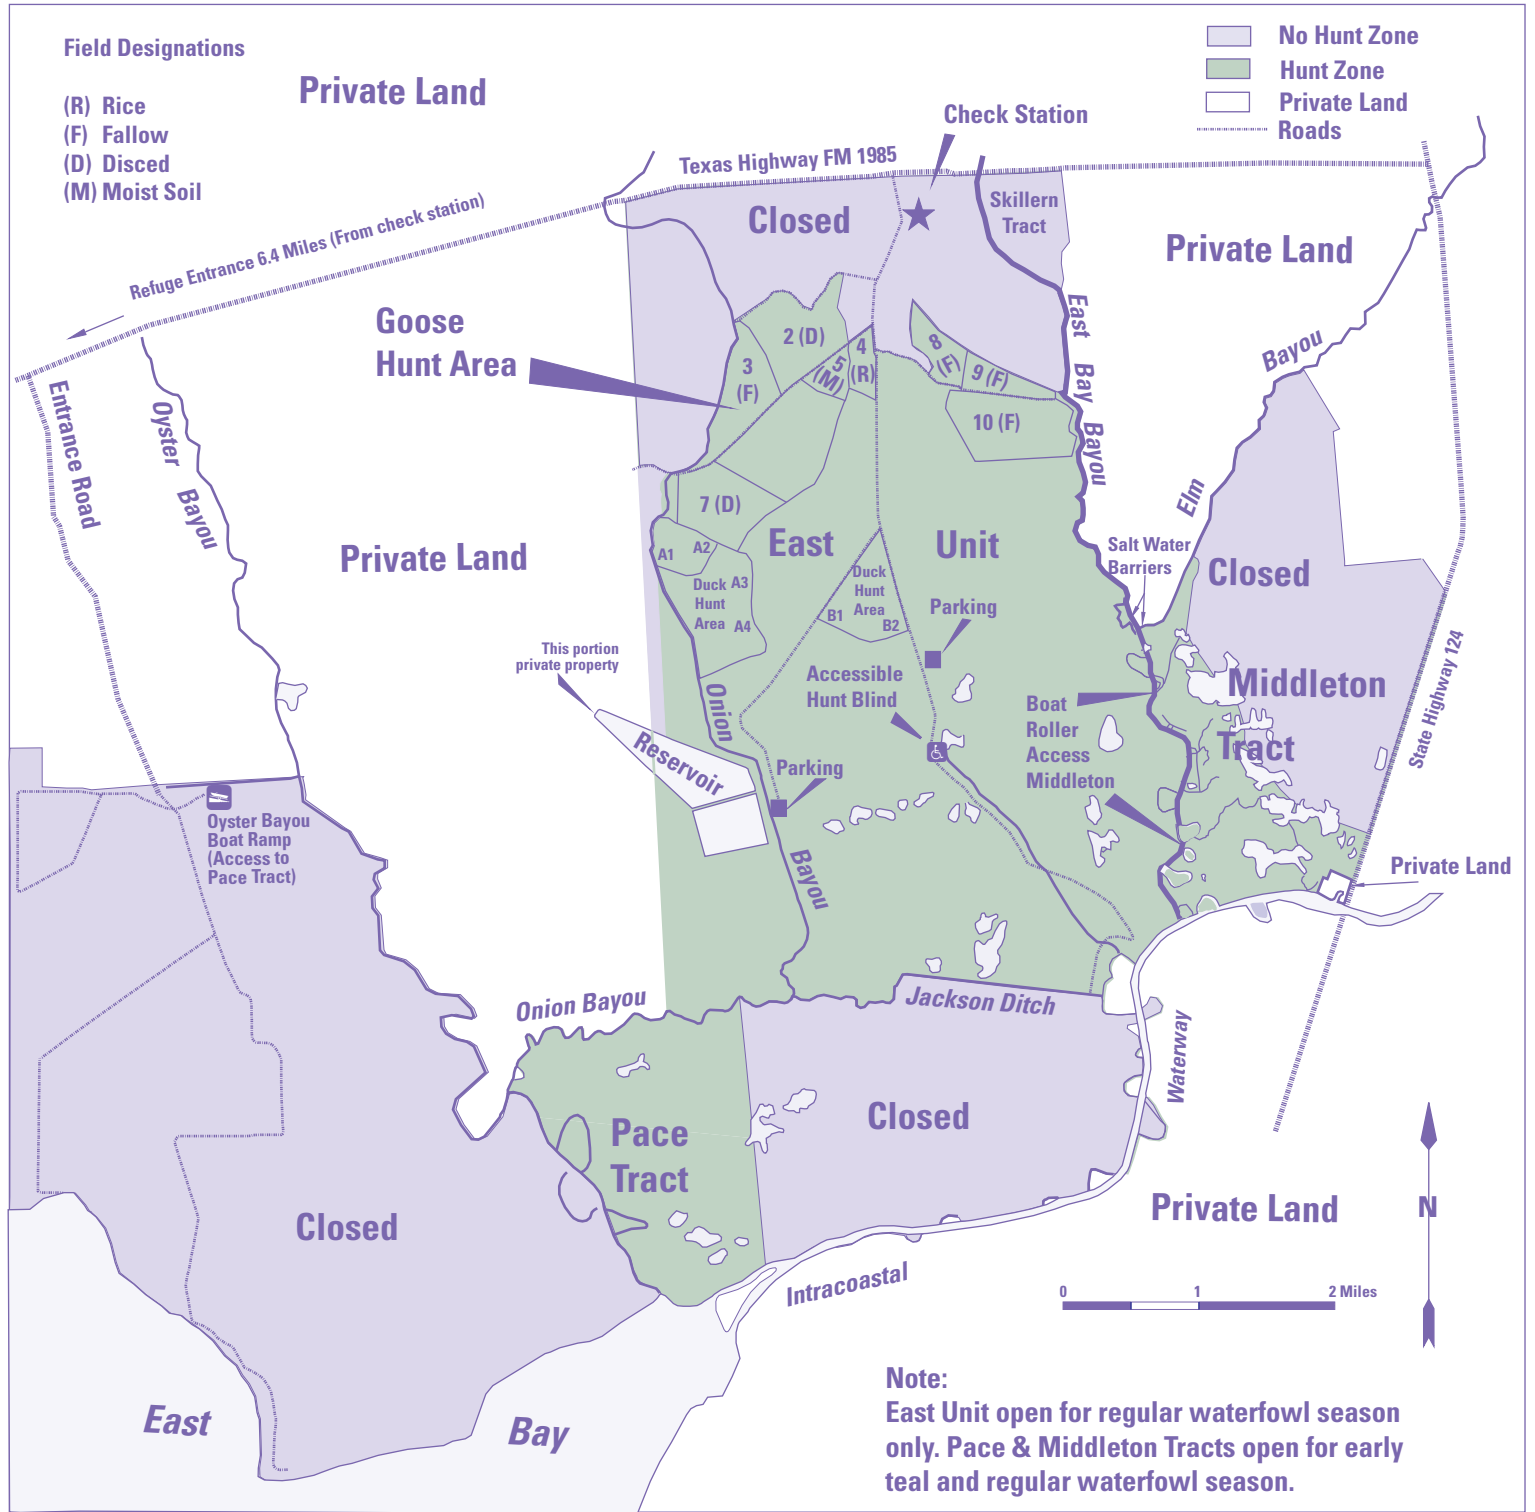

Field Designations

- (R) Rice
- (F) Fallow
- (D) Disced
- (M) Moist Soil

-  No Hunt Zone
-  Hunt Zone
-  Private Land Roads
-  Roads

Private Land

Note:
East Unit open for regular waterfowl season only. Pace & Middleton Tracts open for early teal and regular waterfowl season.