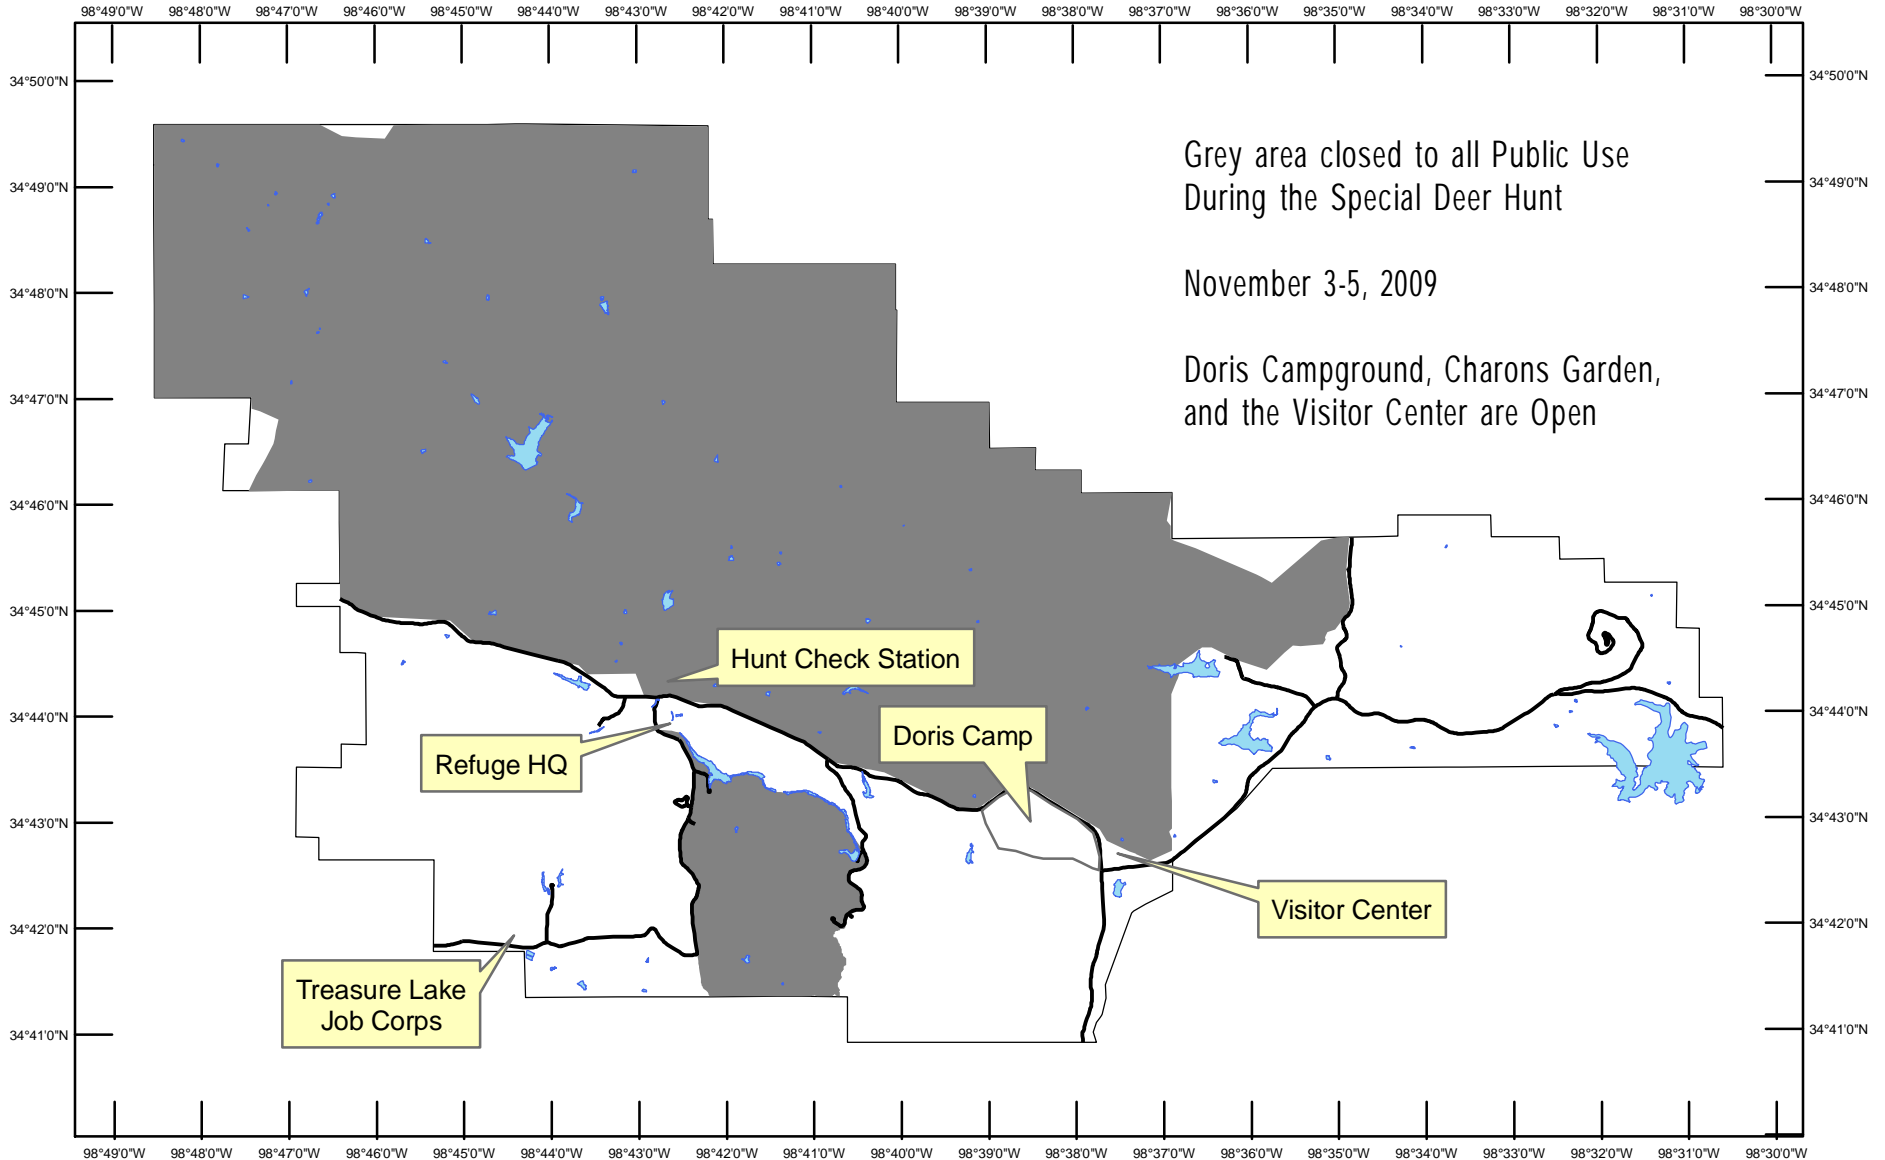

U.S. Fish & Wildlife Service

Wichita Mountains Wildlife Refuge

Indianahoma, Oklahoma

Hunt Area Closures

UTM ZONE 14
NAD 83