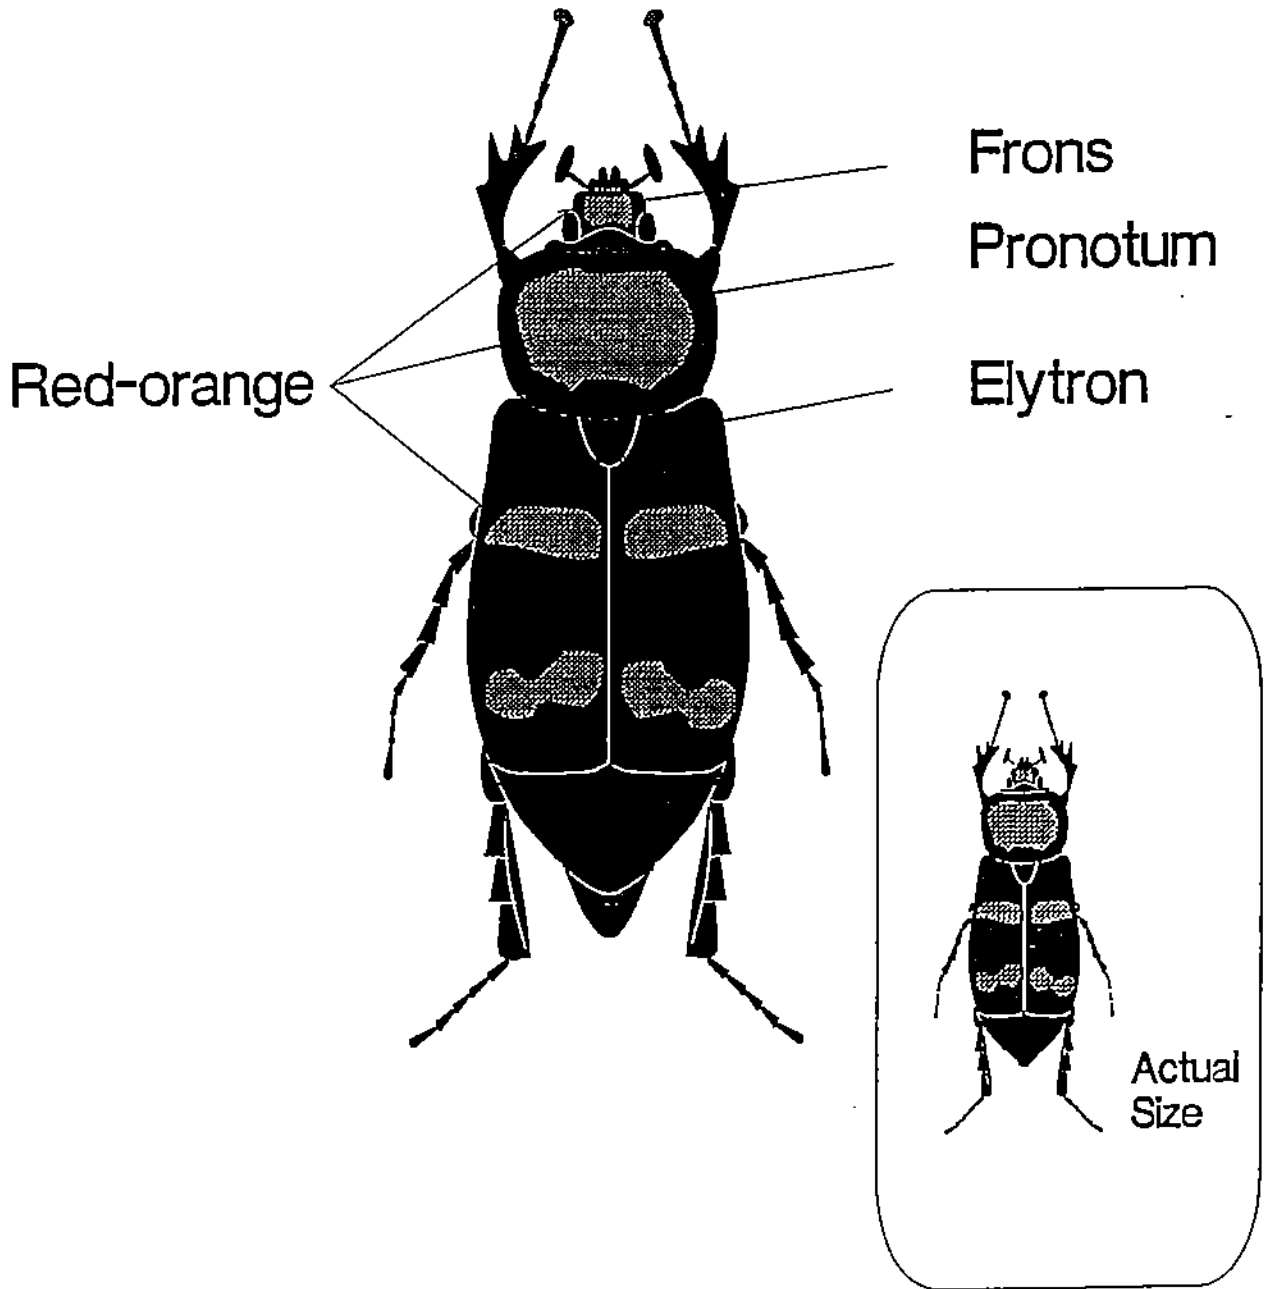

Total length 1 to 15 inches (25-45 mm)

Figure 1. The American burying beetle.