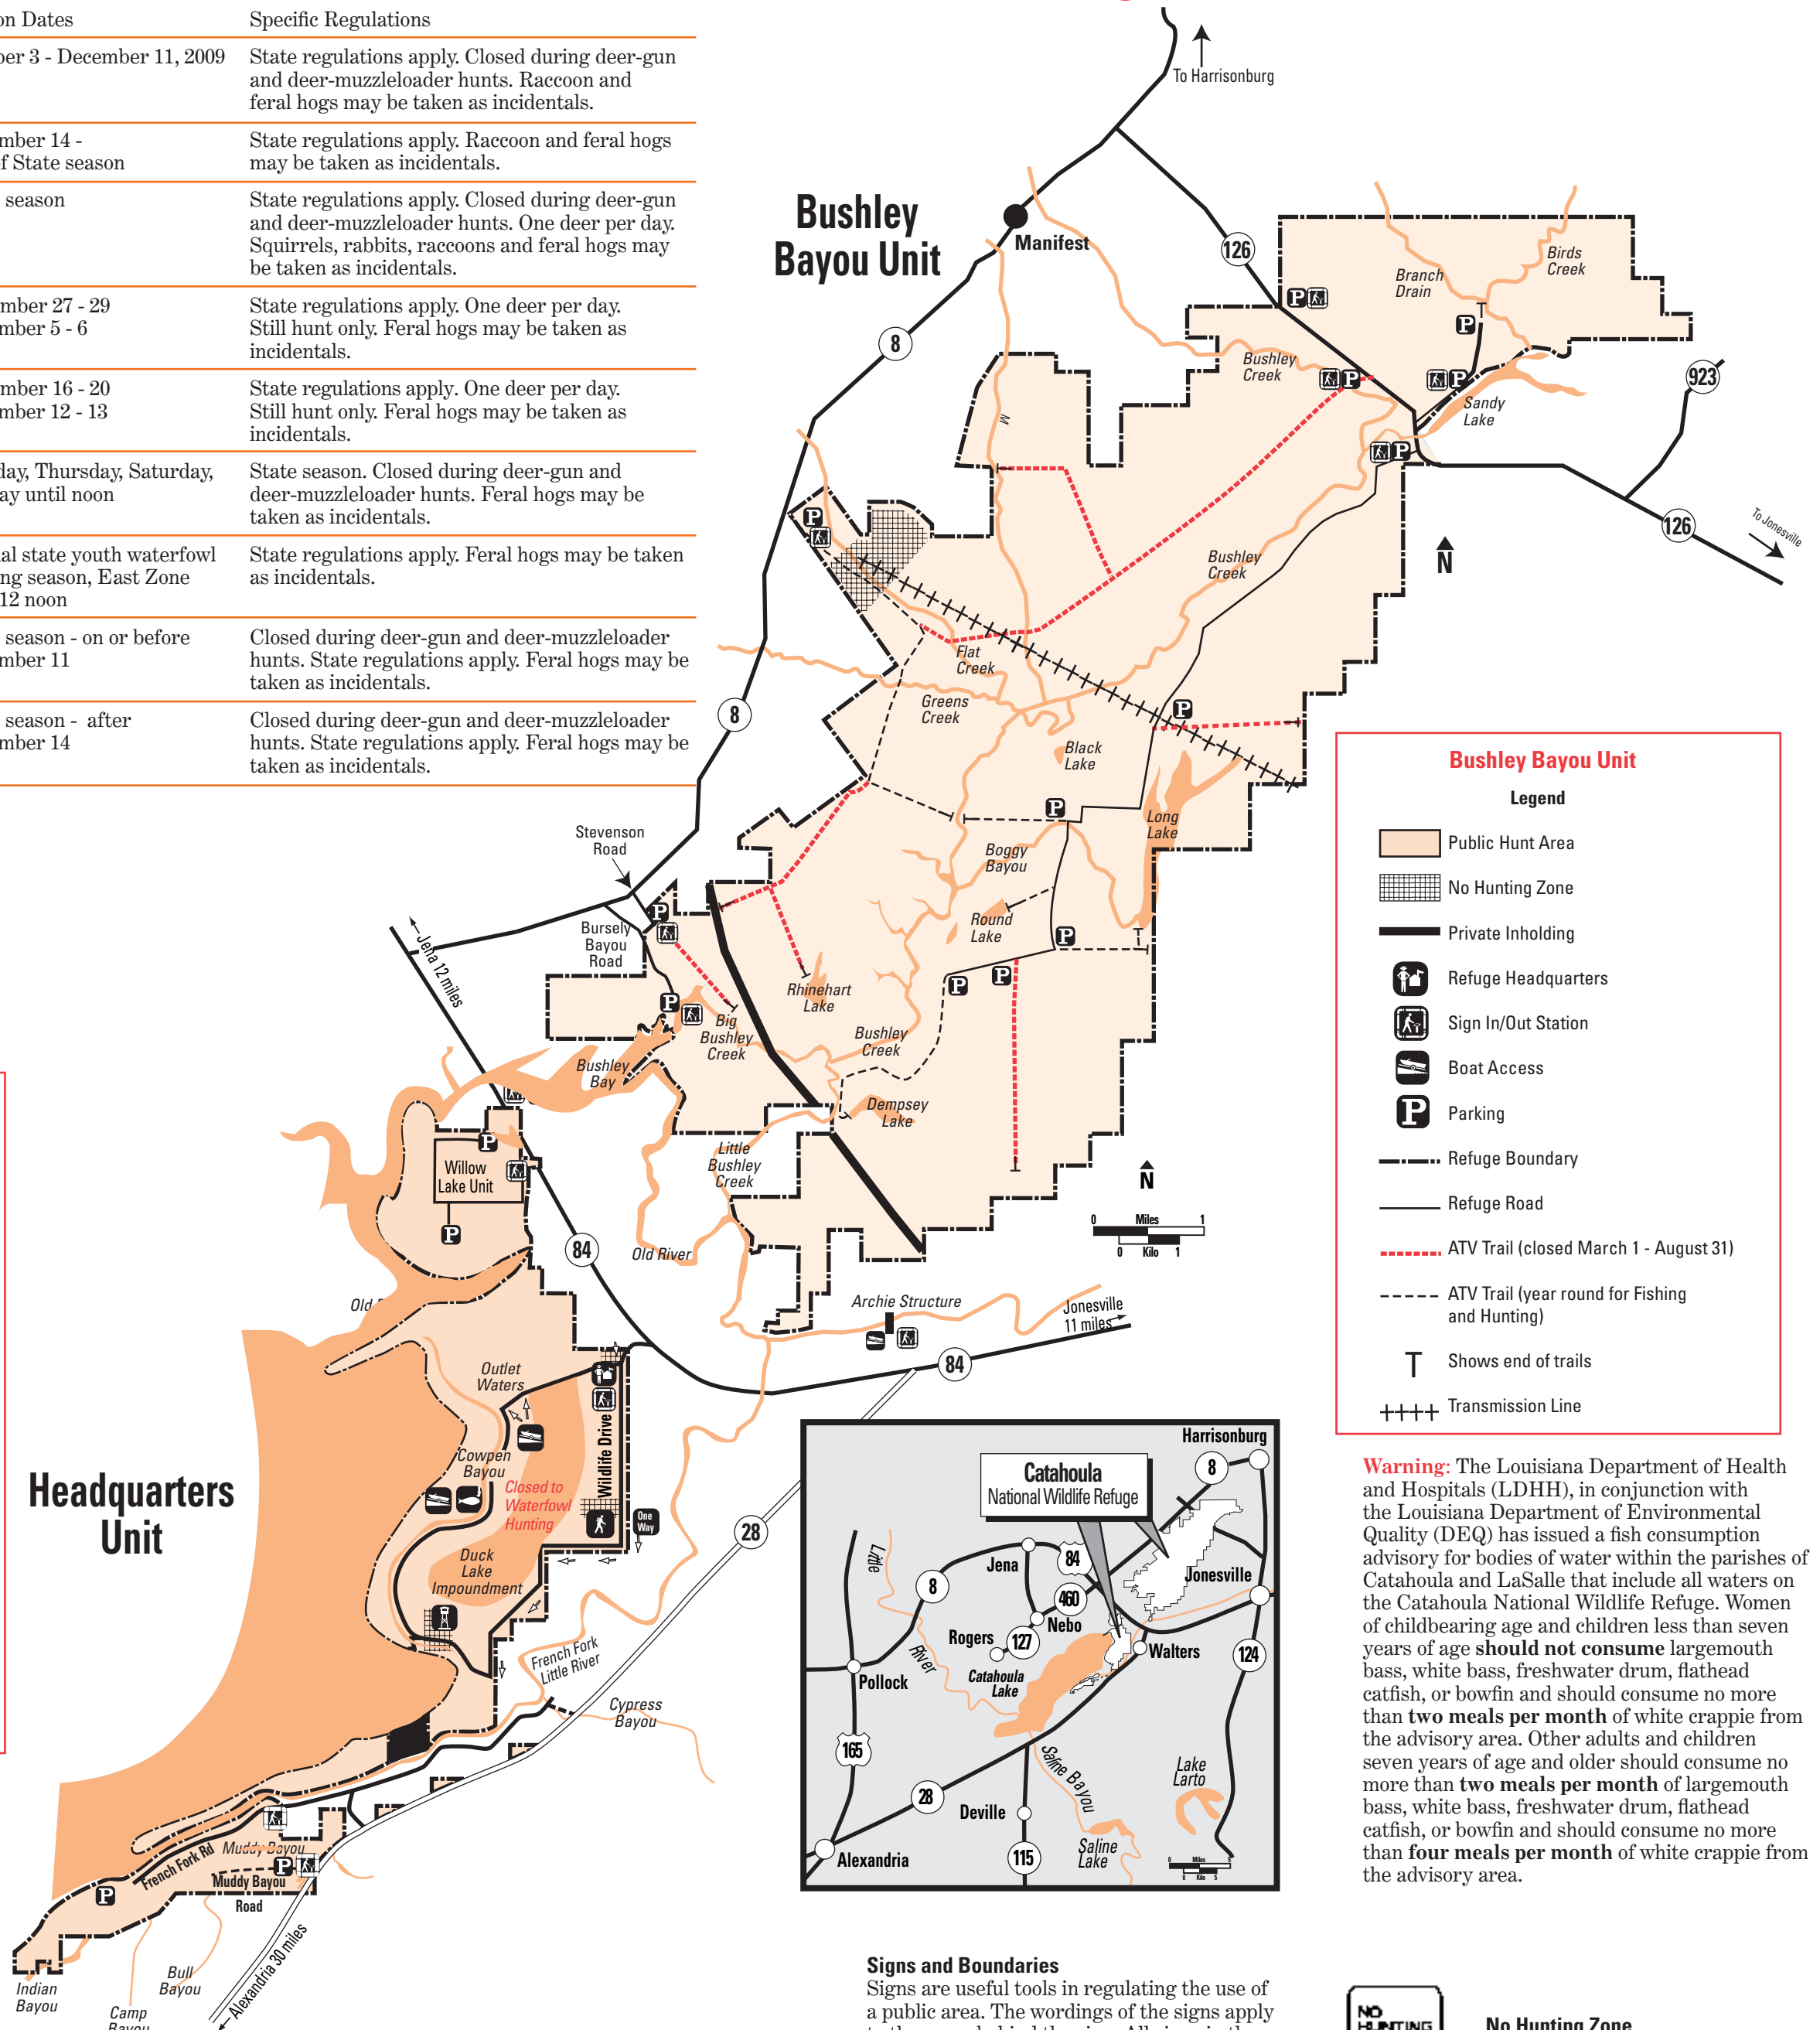

Headquarters Unit

Legend	
	Public Hunt Area Closed to waterfowl and other migratory bird hunting
	No Hunting Zone
	Private Land Not Open to General Public
	Refuge Headquarters
	Sign in/out station
	Observation Tower
	Foot Trail
	Boat Access
	Fishing Pier
	Parking
	Refuge Boundary
	Primary Road
	Seasonal Road

Headquarters Unit

Headquarters Unit

Type	Season Dates	Specific Regulations
Squirrel & Rabbit (without dogs)	October 3 - 31, 2009	State regulations apply. Raccoon and feral hogs may be taken as incidentals.
Deer-Archery (Either-sex)	State season	State regulations apply. One deer per day. Closed during deer-gun hunt. Squirrels, rabbits, raccoons and feral hogs may be taken as incidentals.
Deer-Gun Hunt (Either-sex)	December 5 - 6, 2009	Area south of French Fork of Little River. State regulations apply. One deer per day. Feral hogs may be taken as incidentals.

Bushley Bayou Unit

Bushley Bayou Unit

Legend	
	Public Hunt Area
	No Hunting Zone
	Private Inholding
	Refuge Headquarters
	Sign In/Out Station
	Boat Access
	Parking
	Refuge Boundary
	Refuge Road
	ATV Trail (closed March 1 - August 31)
	ATV Trail (year round for Fishing and Hunting)
	Shows end of trails
	Transmission Line

Warning: The Louisiana Department of Health and Hospitals (LDHH), in conjunction with the Louisiana Department of Environmental Quality (DEQ) has issued a fish consumption advisory for bodies of water within the parishes of Catahoula and LaSalle that include all waters on the Catahoula National Wildlife Refuge. Women of childbearing age and children less than seven years of age **should not consume** largemouth bass, white bass, freshwater drum, flathead catfish, or bowfin and should consume no more than **two meals per month** of white crappie from the advisory area. Other adults and children seven years of age and older should consume no more than **two meals per month** of largemouth bass, white bass, freshwater drum, flathead catfish, or bowfin and should consume no more than **four meals per month** of white crappie from the advisory area.

Signs and Boundaries

Signs are useful tools in regulating the use of a public area. The wordings of the signs apply to the areas behind the sign. All signs in the field supercede wording in current brochure. Please respect the following signs:

Refuge Boundary
Entry permitted in accordance with refuge regulations.

Closed Area
All entry prohibited.

No Hunting Zone
Hunting, weapons, or game retrieval prohibited.

No Vehicles
All vehicle traffic prohibited including all ATV's, motorcycles, cars, trucks, and jeeps.

ATV Vehicles
Only ATV's are allowed on these trails.