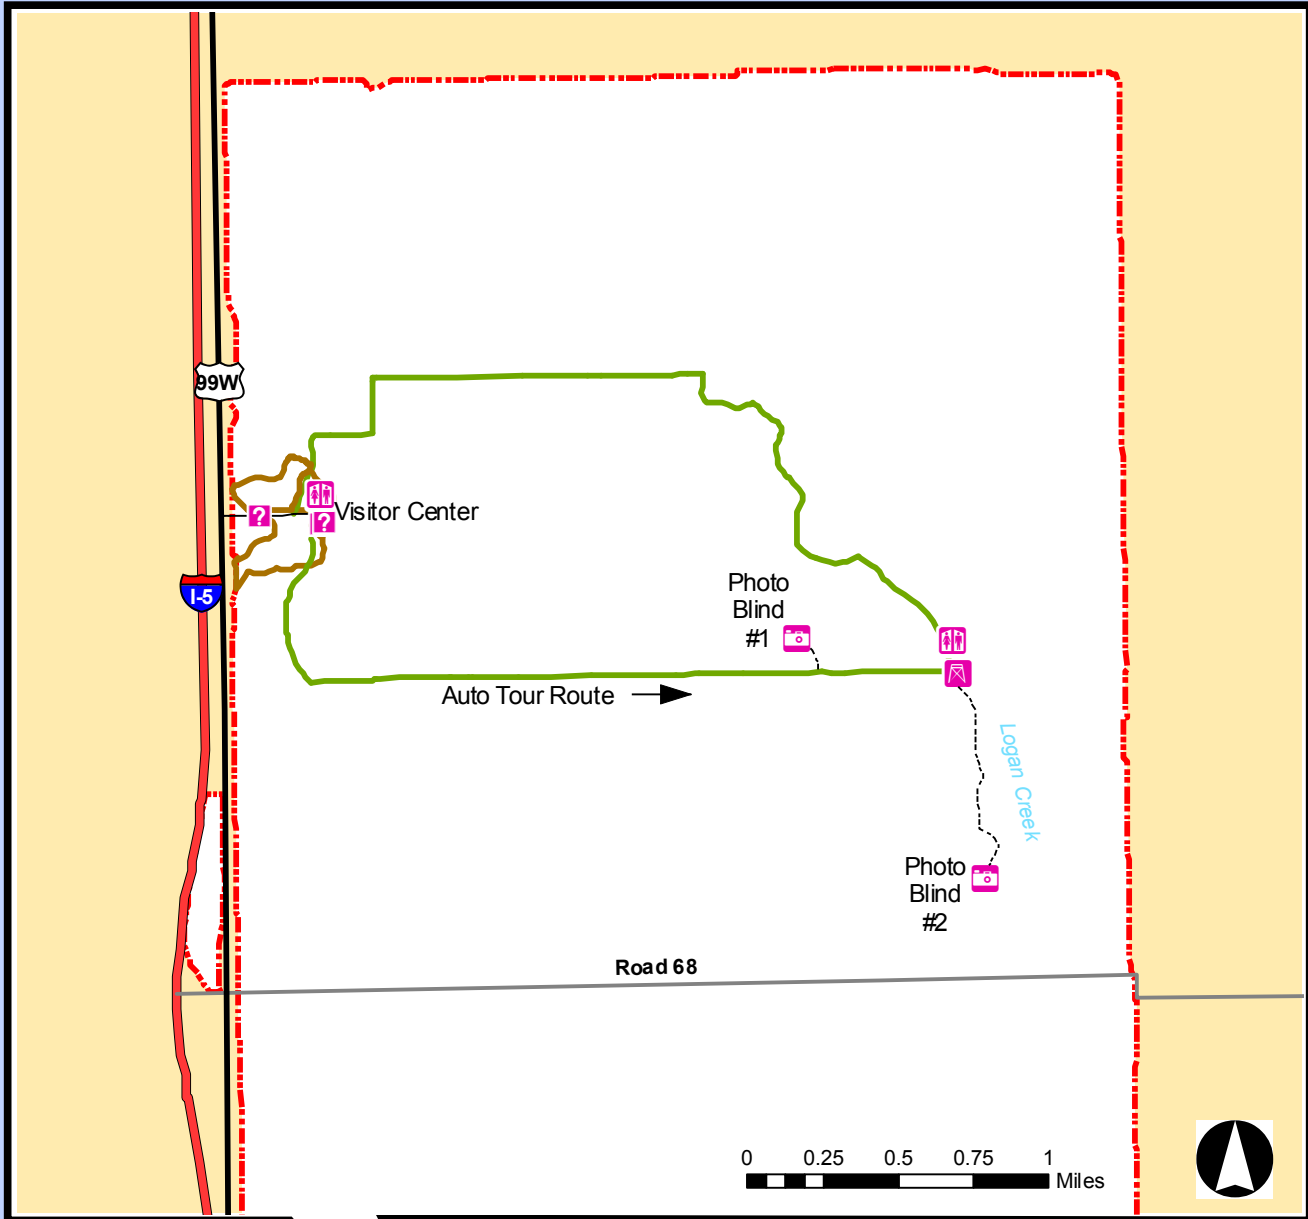

Sacramento National Wildlife Refuge

Photography Blind Locations 2008-09

- Refuge Boundary
- Information Kiosk
- Observation Platform
- Photography Blind
- Restroom Facility
- Entrance Road
- Auto Tour Route
- Walking Trail