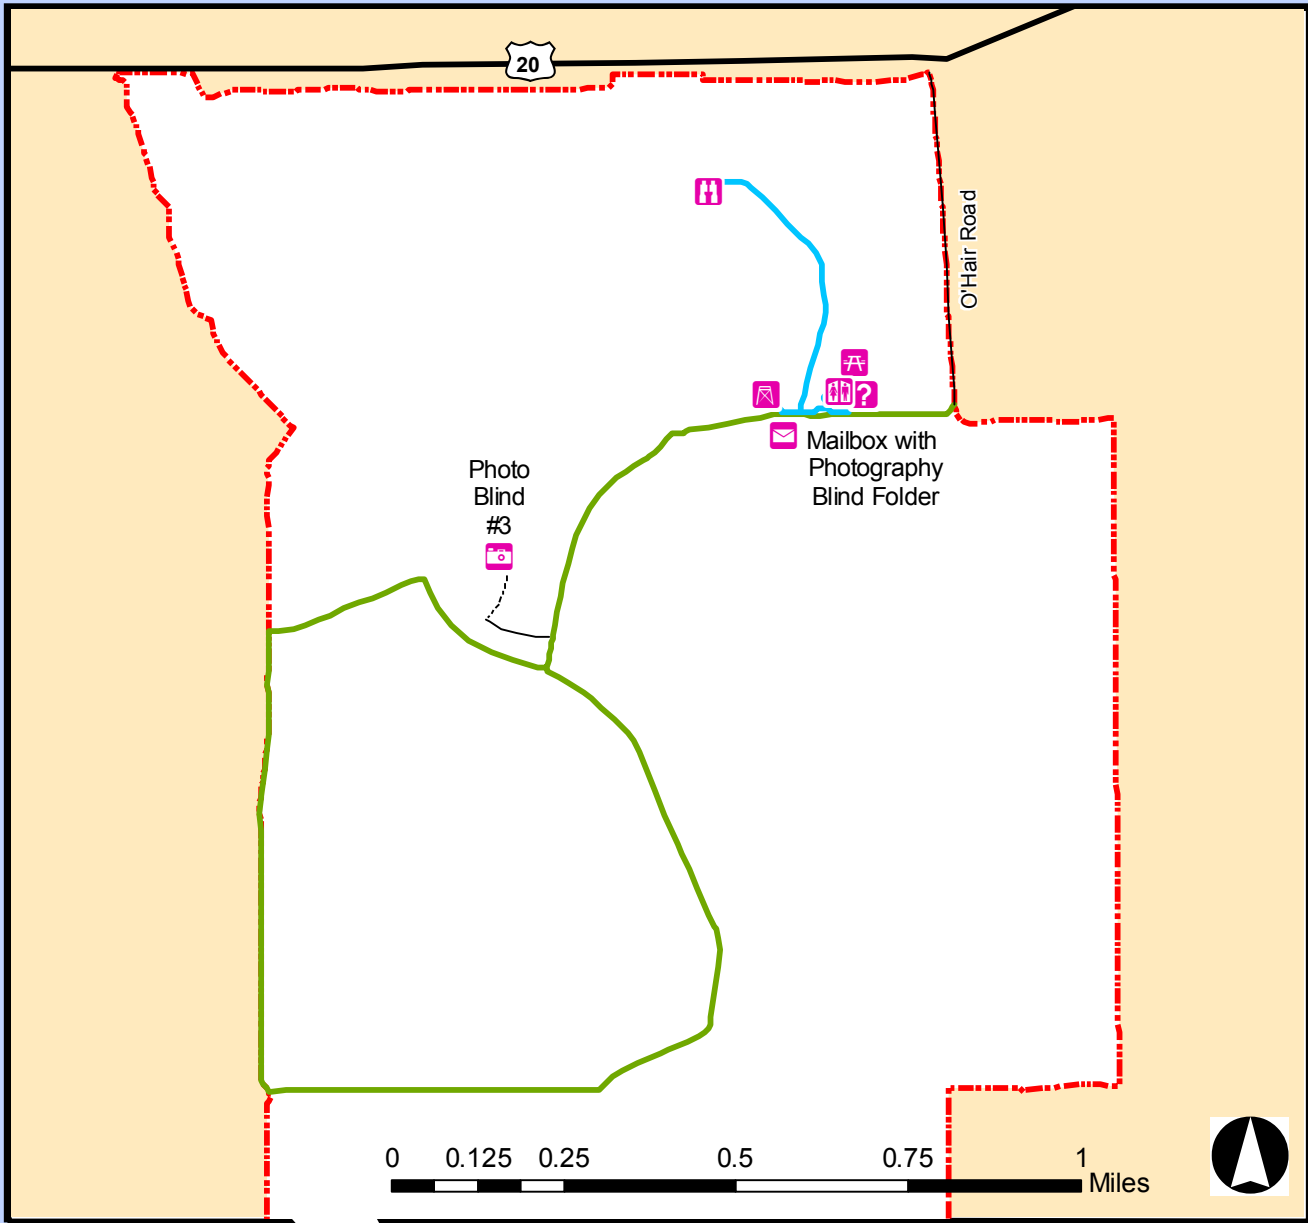

Colusa National Wildlife Refuge

Photography Blind Location 2008-09

-  Refuge Boundary
-  Information Kiosk
-  Observation Deck
-  Photography Blind
-  Photography Blind Mailbox
-  Wildlife Viewing Blind
-  Picnic Table
-  Restroom Facility
-  Road
-  Auto Tour Route
-  Walking Trail