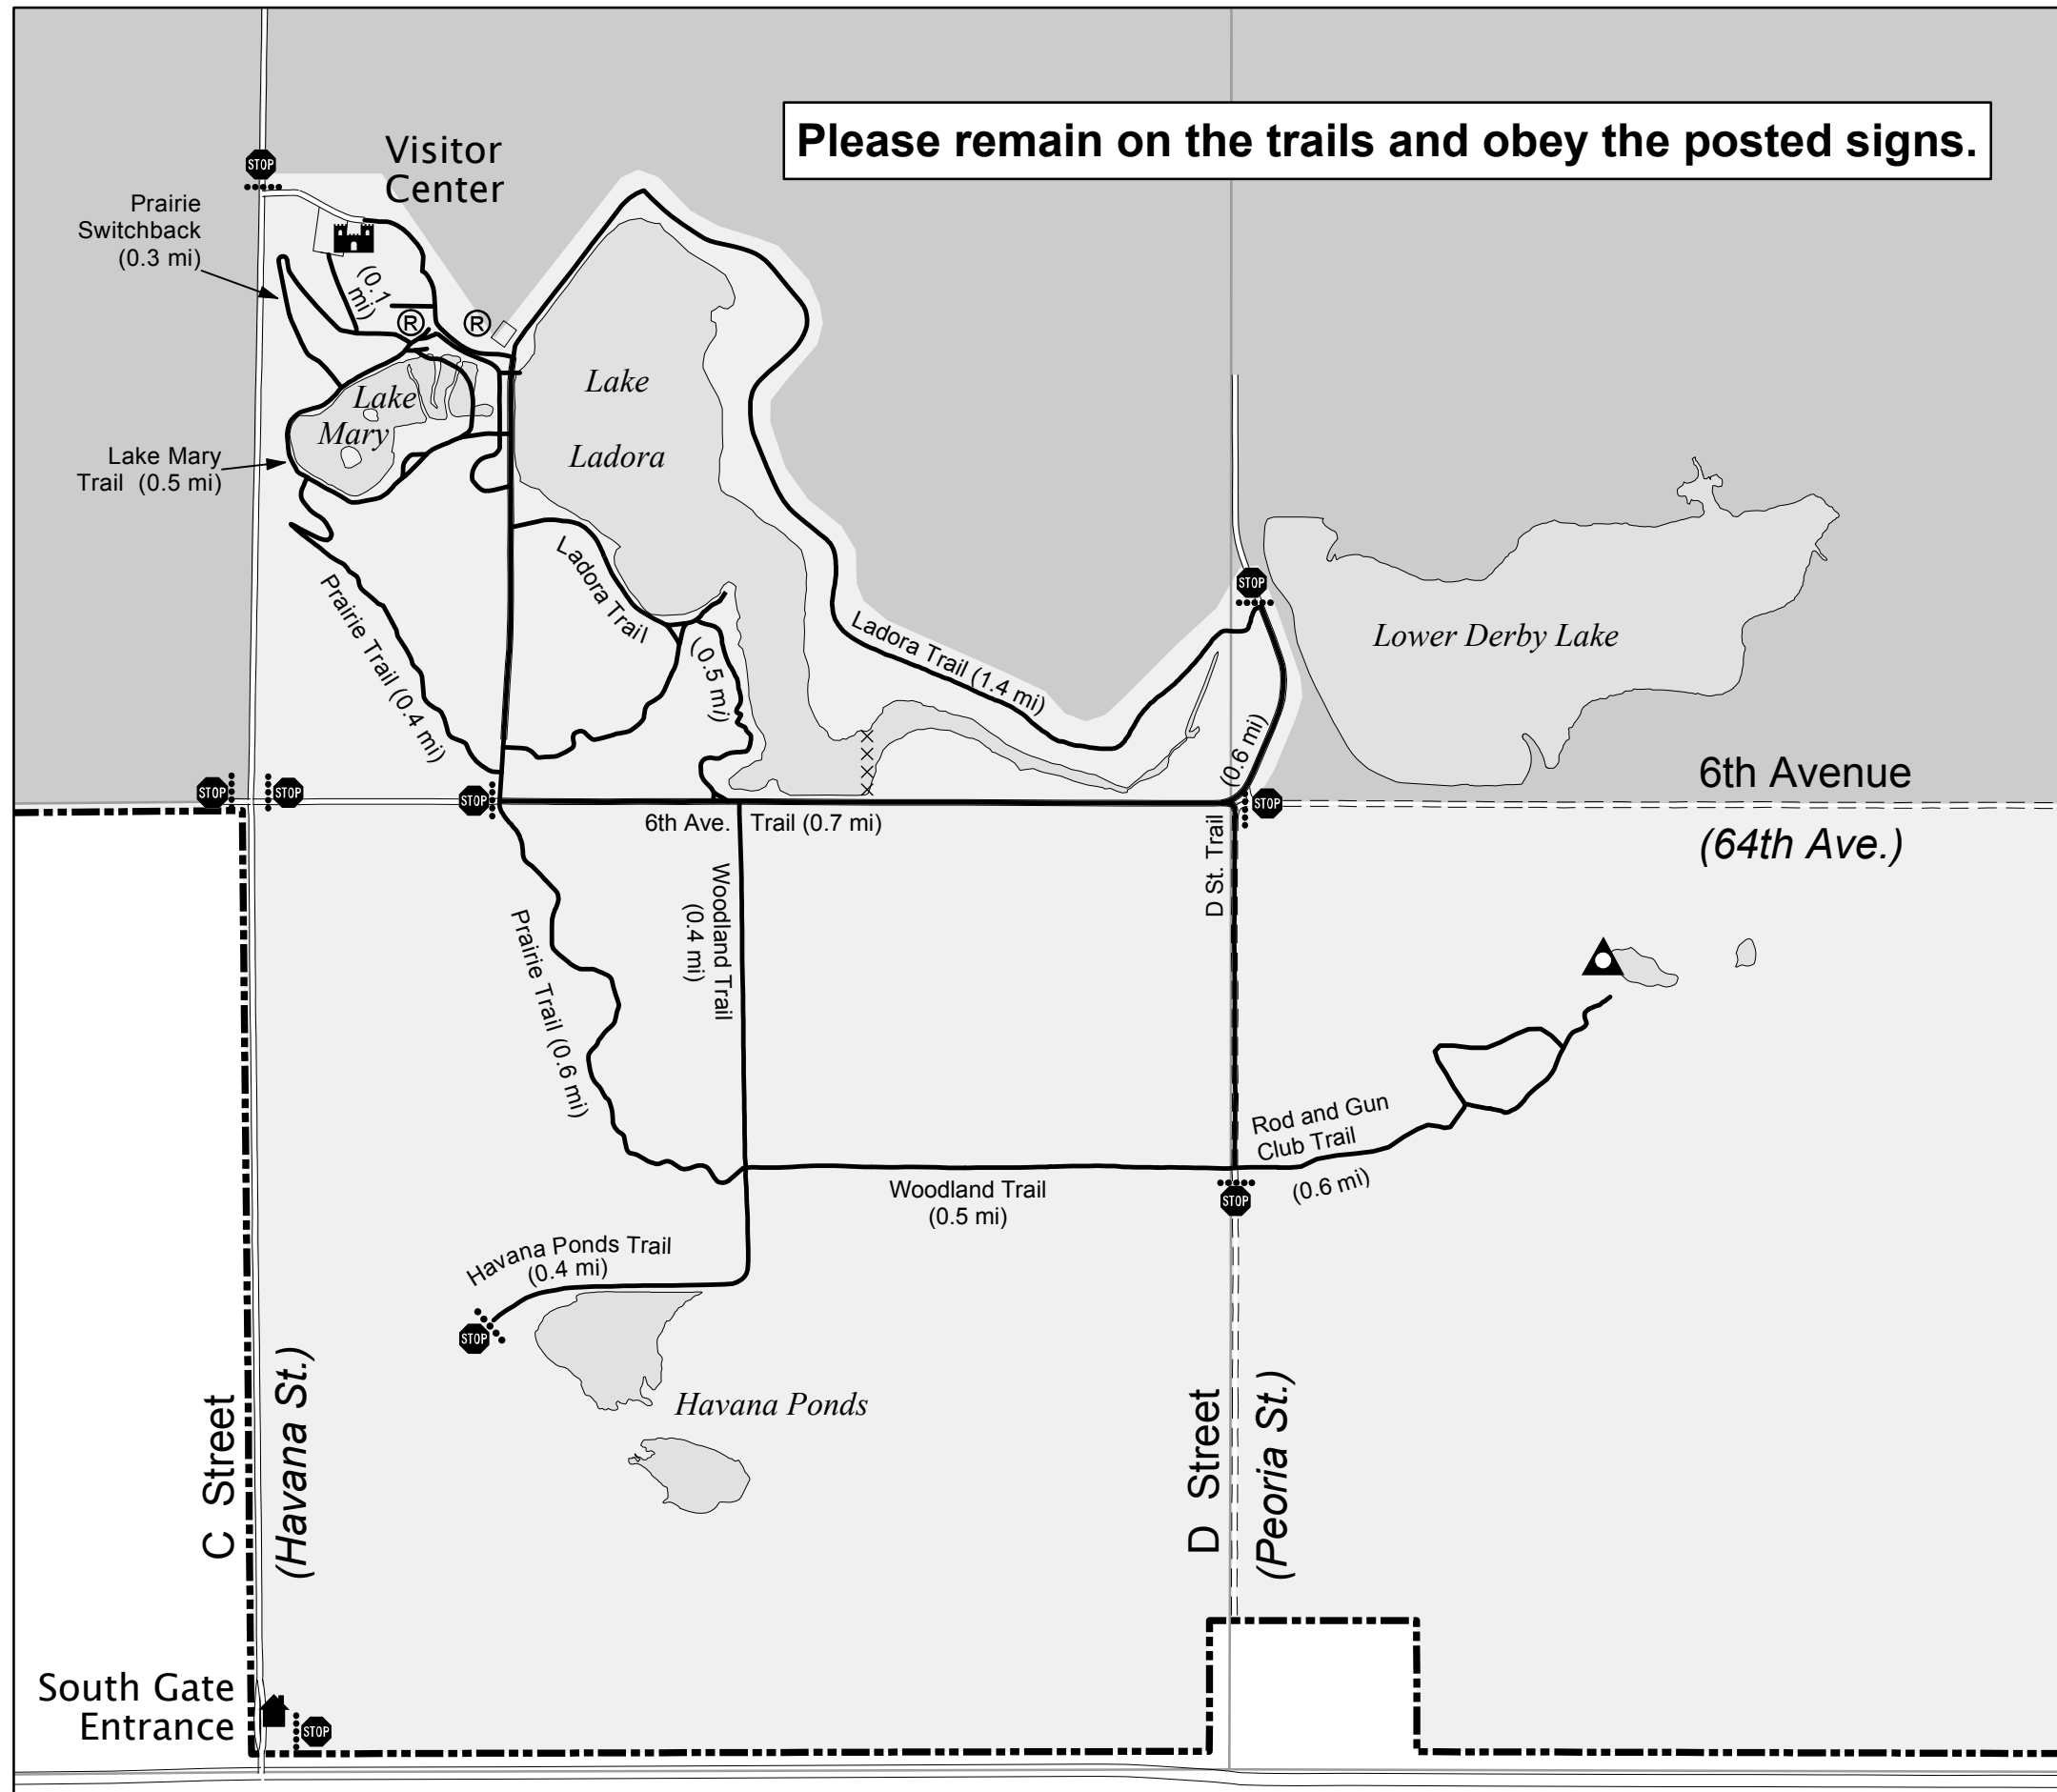

# Rocky Mountain Arsenal National Wildlife Refuge Trail Map

Refuge Trail System  
Total Length - 8.7 Mi.

## Legend

-  Refuge Boundary
-  Closed Area
-  Lakes and Ponds
-  No Fishing Beyond this Point
-  Roads
-  Dirt Roads
-  Trails / Visitor Access
-  Viewing Blind
-  Visitor Center
-  Guard Station
-  Stop, No Access Beyond this Point
-  Restrooms
-  Parking Lot

Please remain on the trails and obey the posted signs.

South Gate Entrance