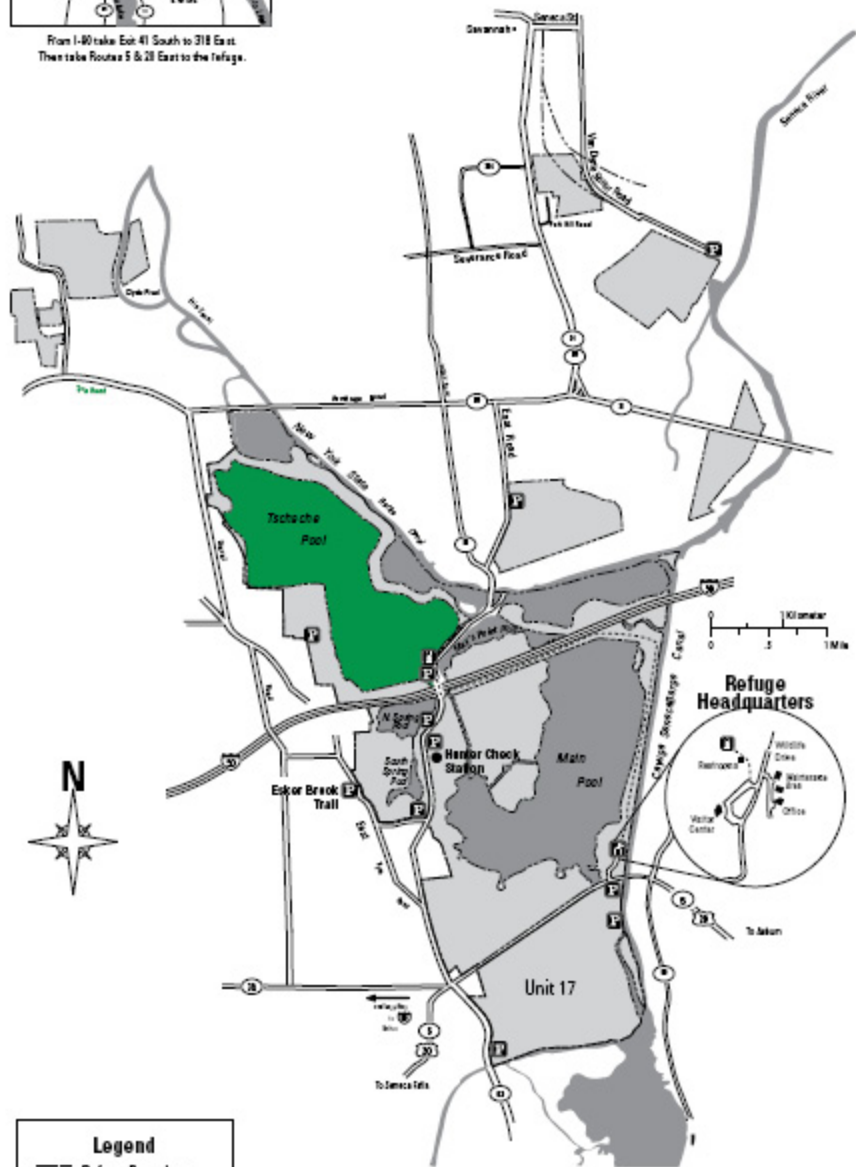

Waterfowl Hunt Regulations

Montezuma National Wildlife Refuge

Legend	
	Refuge Boundary
	Refuge Headquarters
	Hunter Parking
	Wildlife Drive
	Hunter Check Station
	Hunting Area
	Observation Tower