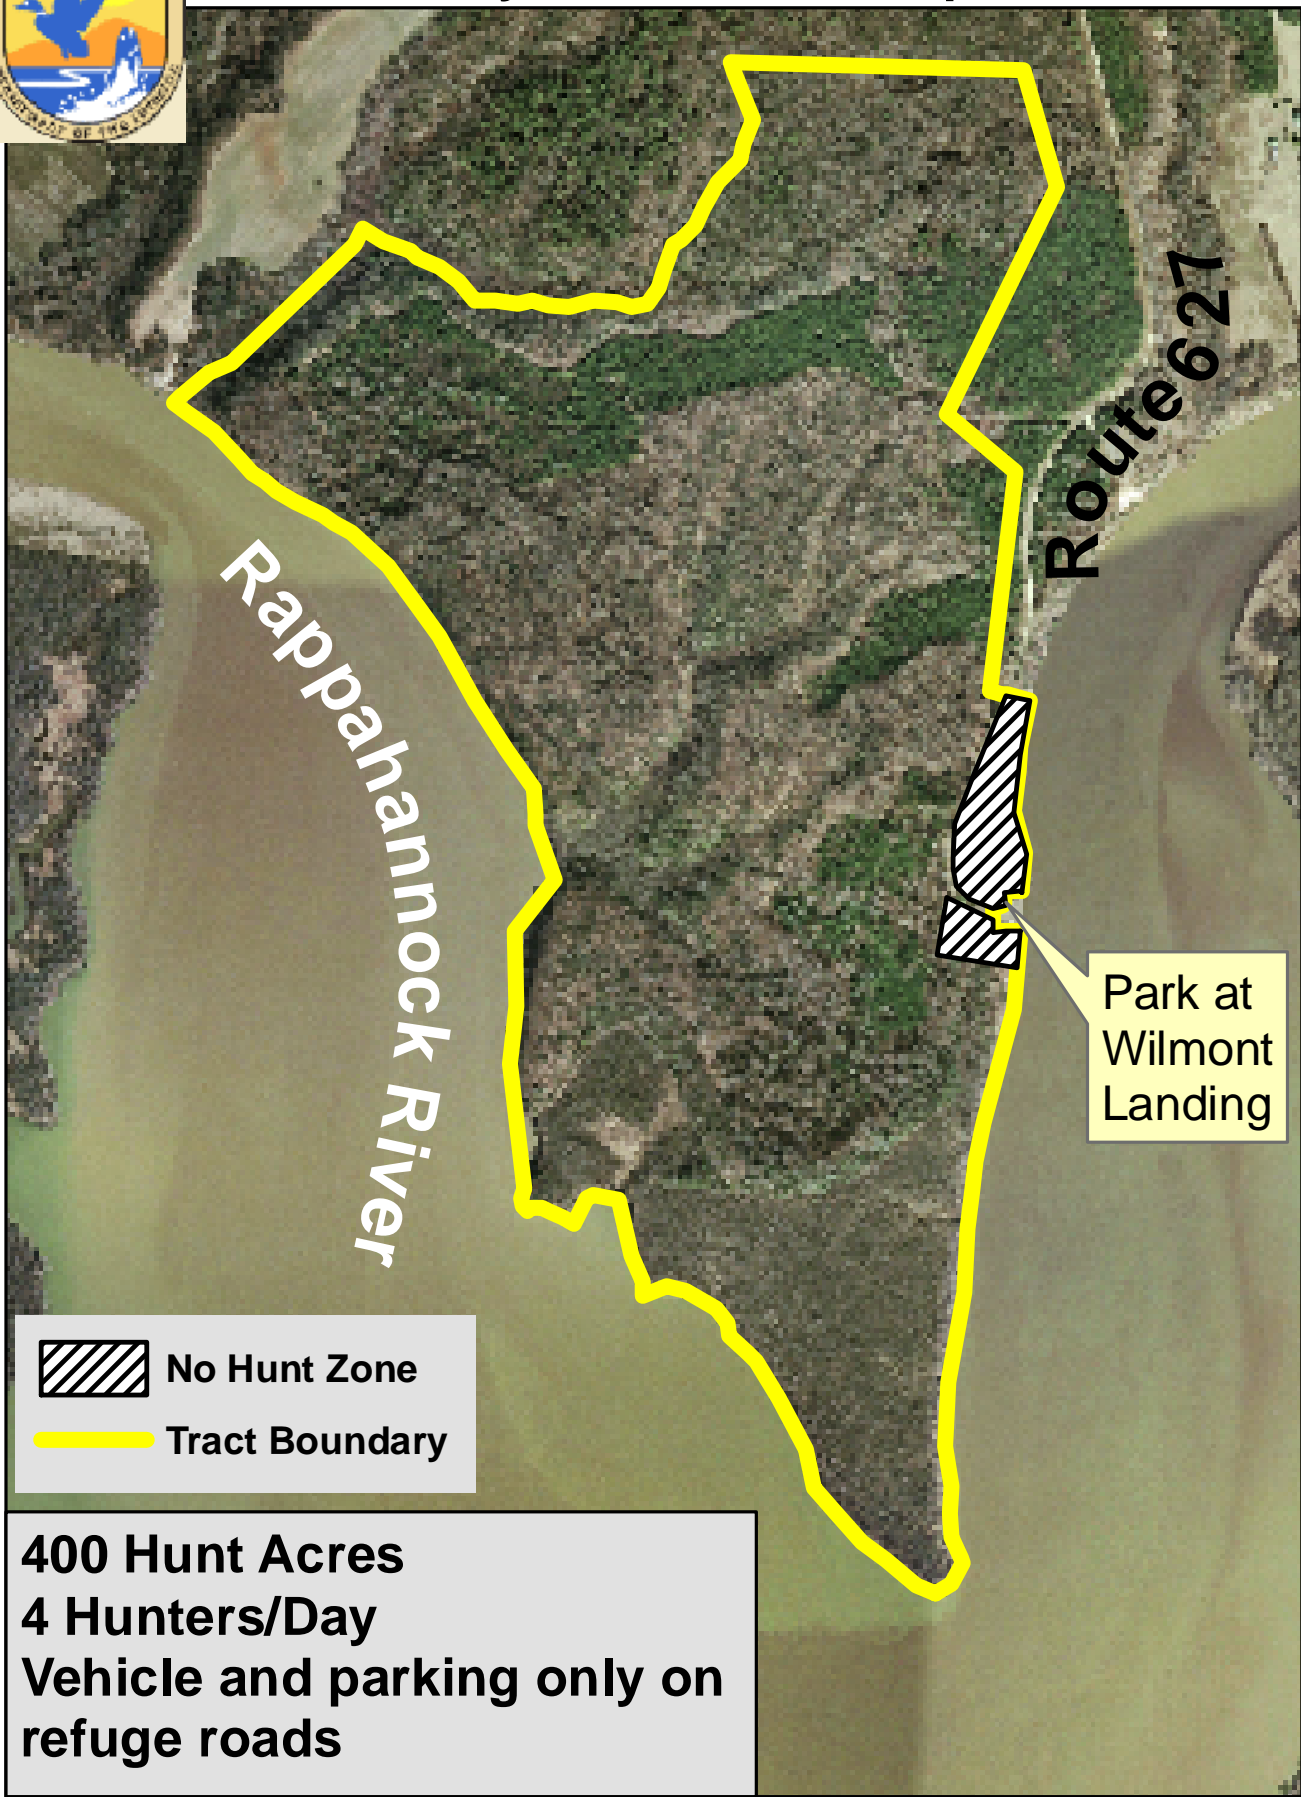

Rappahannock River Valley NWR Toby's Point Hunt Map

-  No Hunt Zone
-  Tract Boundary

400 Hunt Acres
4 Hunters/Day
Vehicle and parking only on
refuge roads