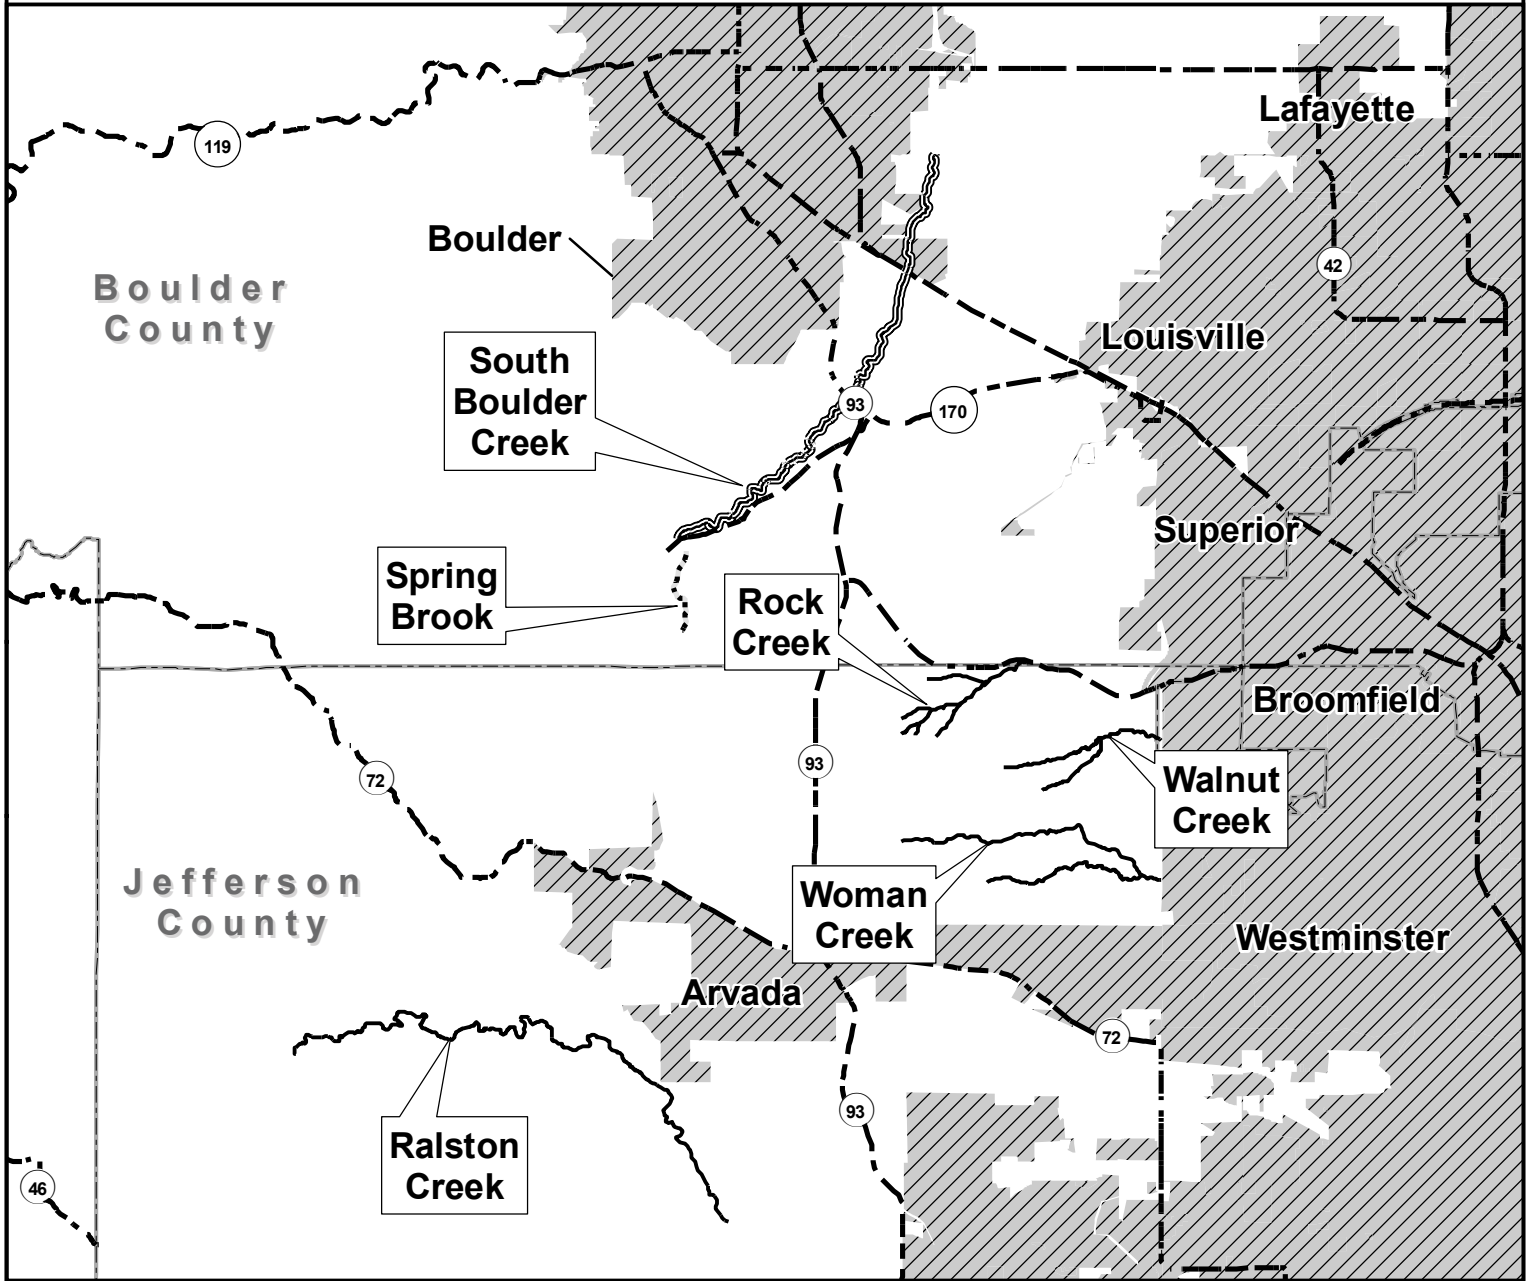

# Critical Habitat for the Preble's Meadow Jumping Mouse

Unit 5 - South Boulder Creek, Unit 6 - Rocky Flats National Wildlife Refuge, Unit 7 - Ralston Creek

Critical habitat equals the stream plus the following distance outward on each side.

 110 meters (361 ft)

 120 meters (394 ft)

 140 meters (459 ft)

 Major Roads

 Municipal Lands

Colorado

Note: Critical Habitat without name labels are unnamed tributaries.