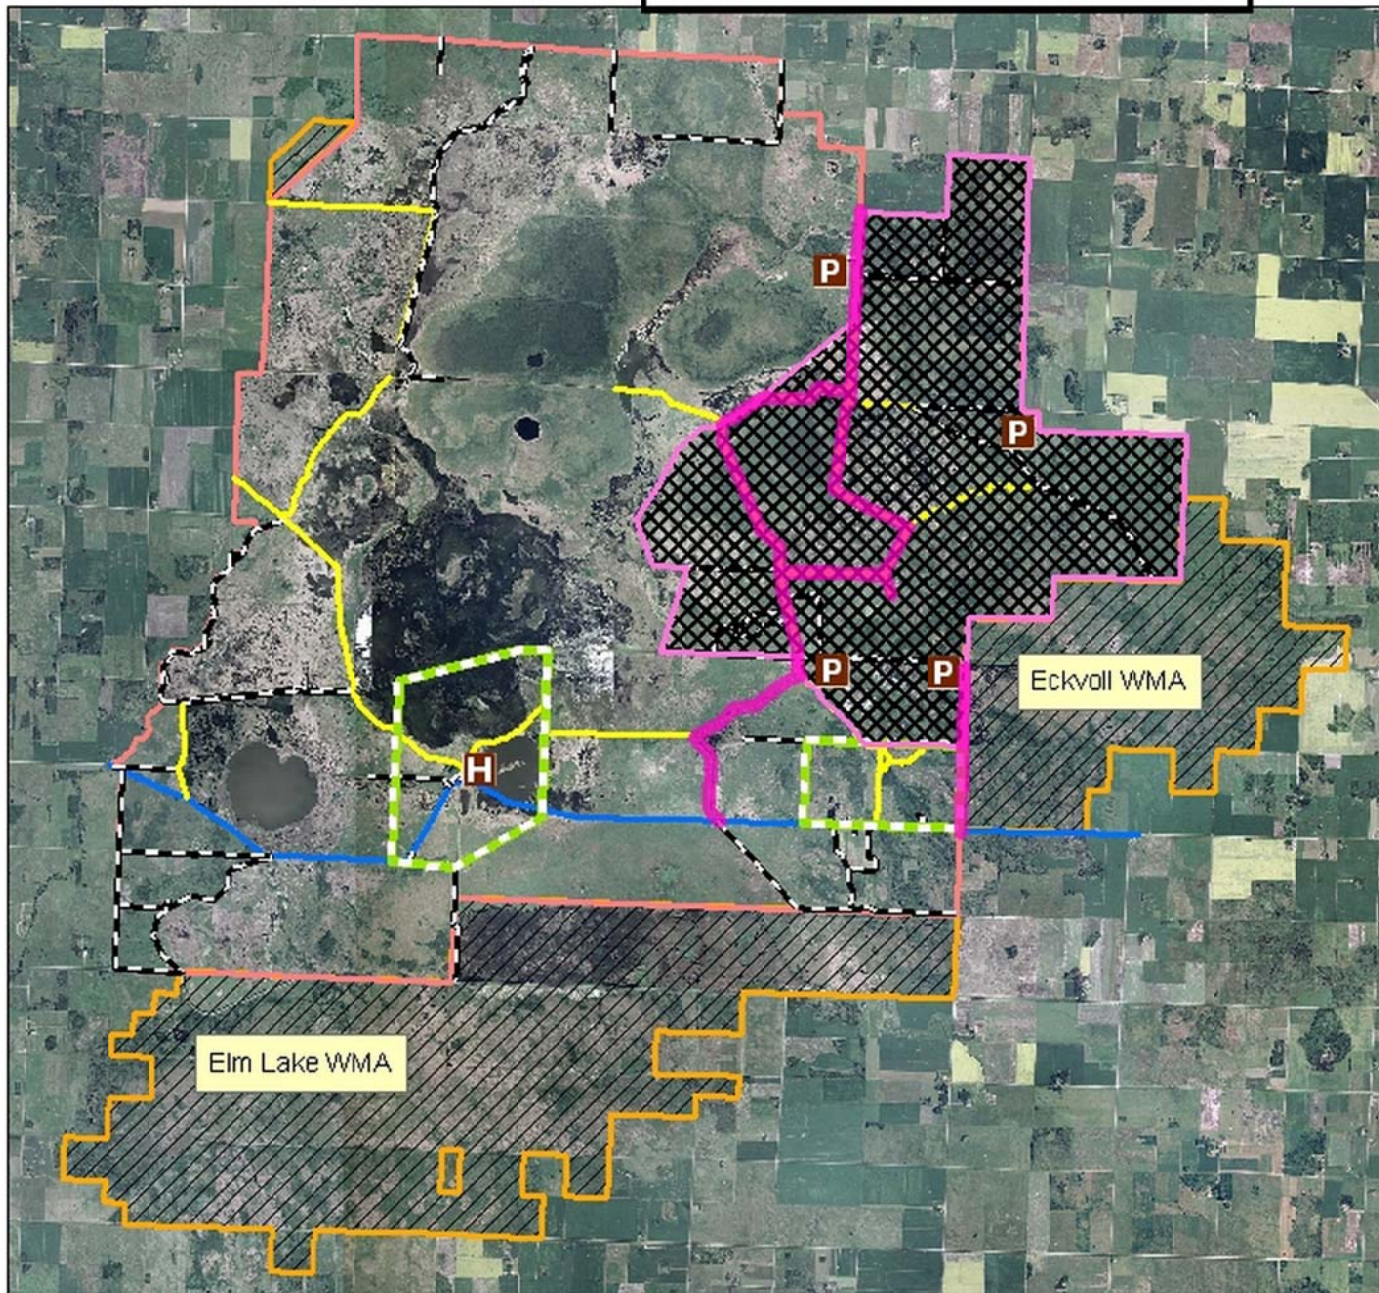

Youth Deer Hunt Area

Agassiz National Wildlife Refuge

- Youth Deer Hunting Access Roads
- ▣ Youth Deer Hunting Area
- P Youth Deer Hunting Parking
- H Refuge Headquarters
- 🌿 Areas Closed To All Hunting
- Refuge Roads - Closed to Motorized Vehicles
- - - Seasonal Roads - Closed to Motorized Vehicles
- County_7
- ▭ Refuge Boundary
- ▨ State Management Areas