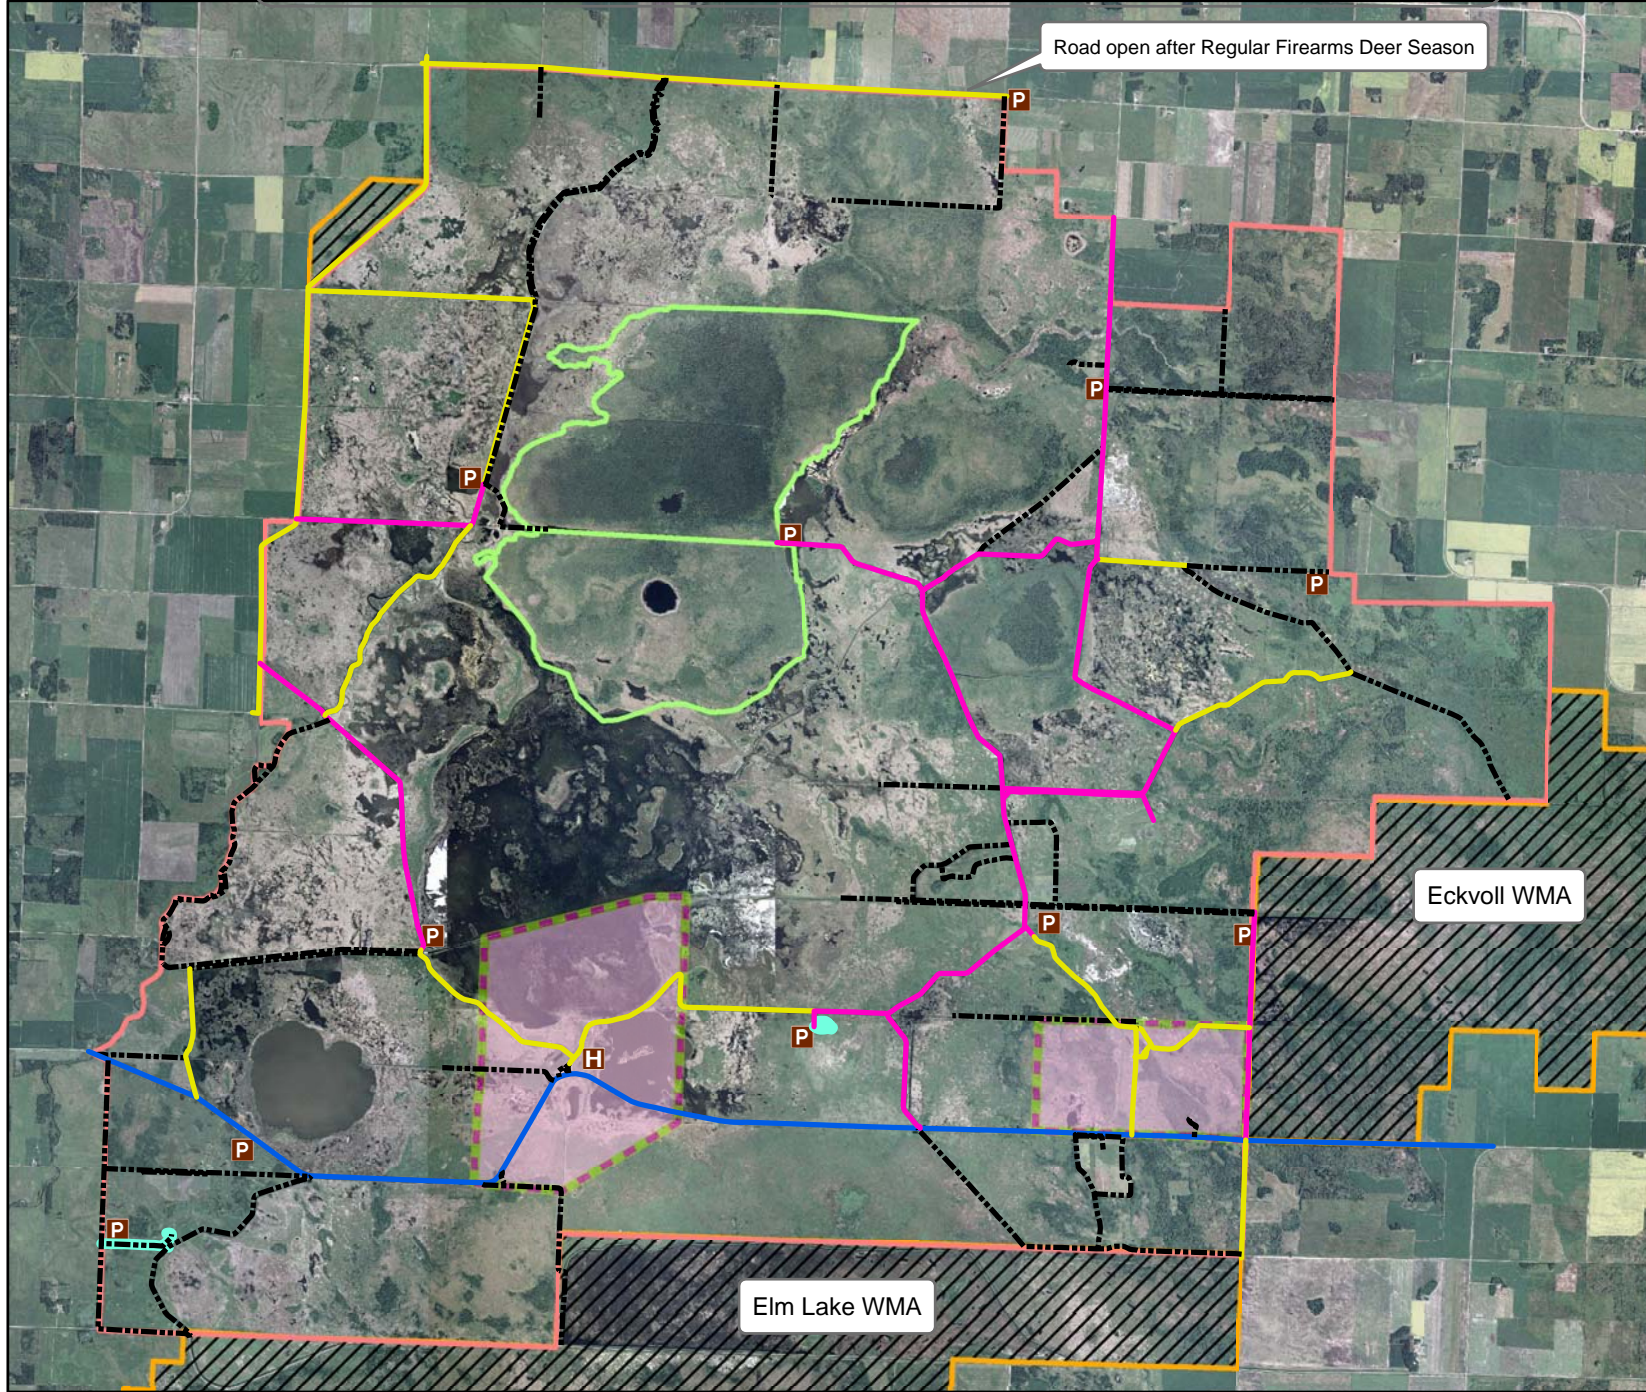

Deer Firearms General Hunting

Agassiz National Wildlife Refuge

- Deer Hunt Open Roads**
- Refuge Hunt Area Access Roads
 - Refuge Roads
 - Seasonal Roads
 - County Highway 7
 - Hiking Trails
 - P Parking
 - H Refuge Headquarters
 - Areas Closed To All Hunting
 - Wilderness Area
 - Refuge Boundary
 - State Management Areas

Eckvoll WMA

Elm Lake WMA

Agassiz NWR is open to deer archery, muzzle loading and grouse hunting during and after normal State Firearms Deer Season, in accordance to State Regulations.