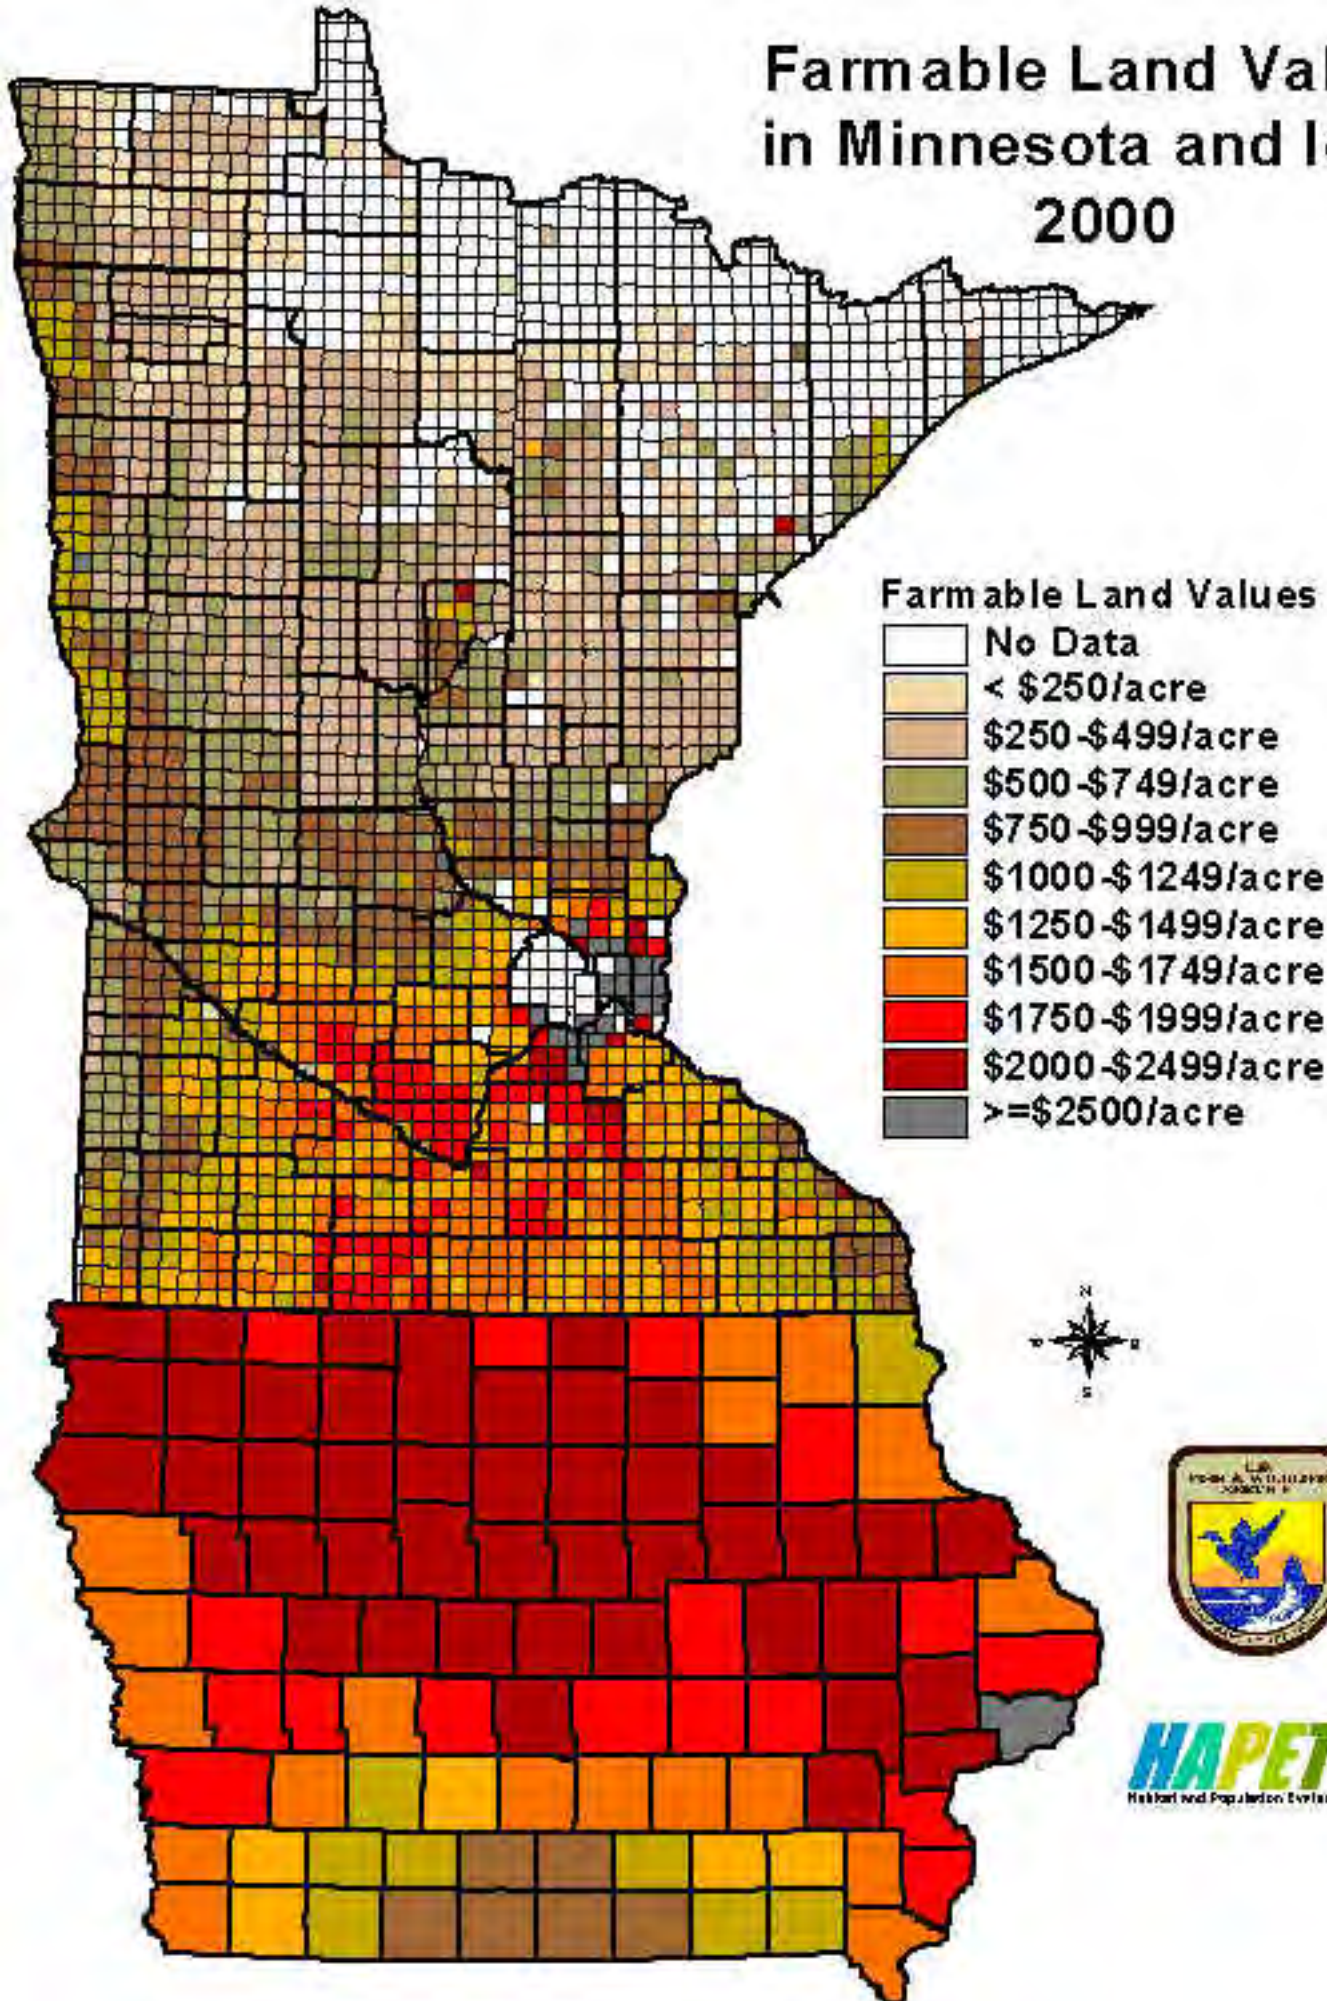

Farmable Land Values in Minnesota and Iowa 2000

Farmable Land Values in Minnesota 2004

Change in Tillable Land Values Minnesota

2000

2004

Tillable Land Values