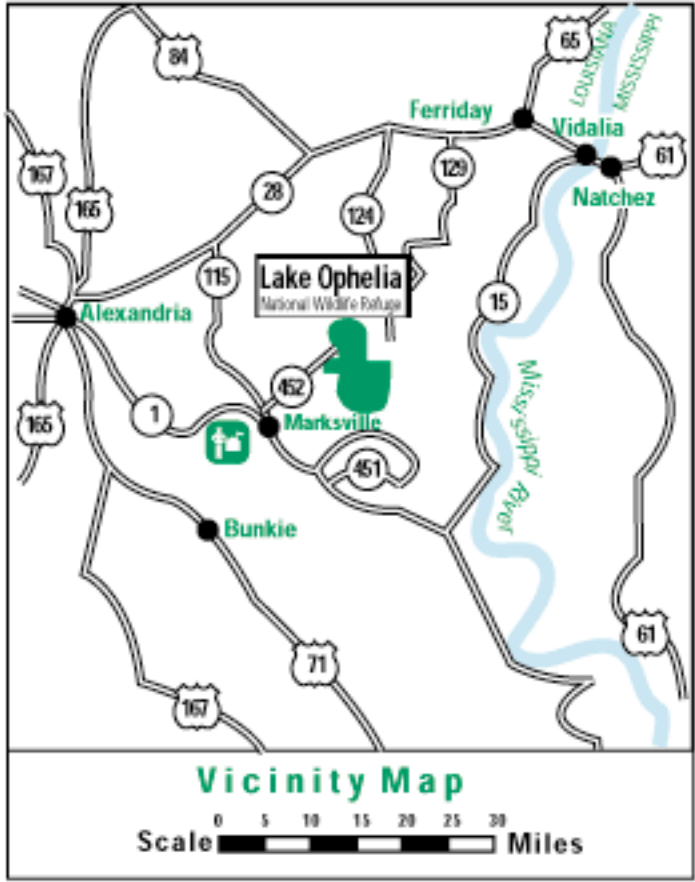

Lake Ophelia

National Wildlife Refuge

Legend

- Refuge Boundary
- ATV Trail
- Foot Trail
- Mobility Impaired ATV Trail
- Unimproved Road
- Hunt Check Station
- Hunt Area 1
- Hunt Area 2
- Parking Area
- Private Inholding
- Water
- Refuge Headquarters
- Boat Launching
- Bank Fishing Area