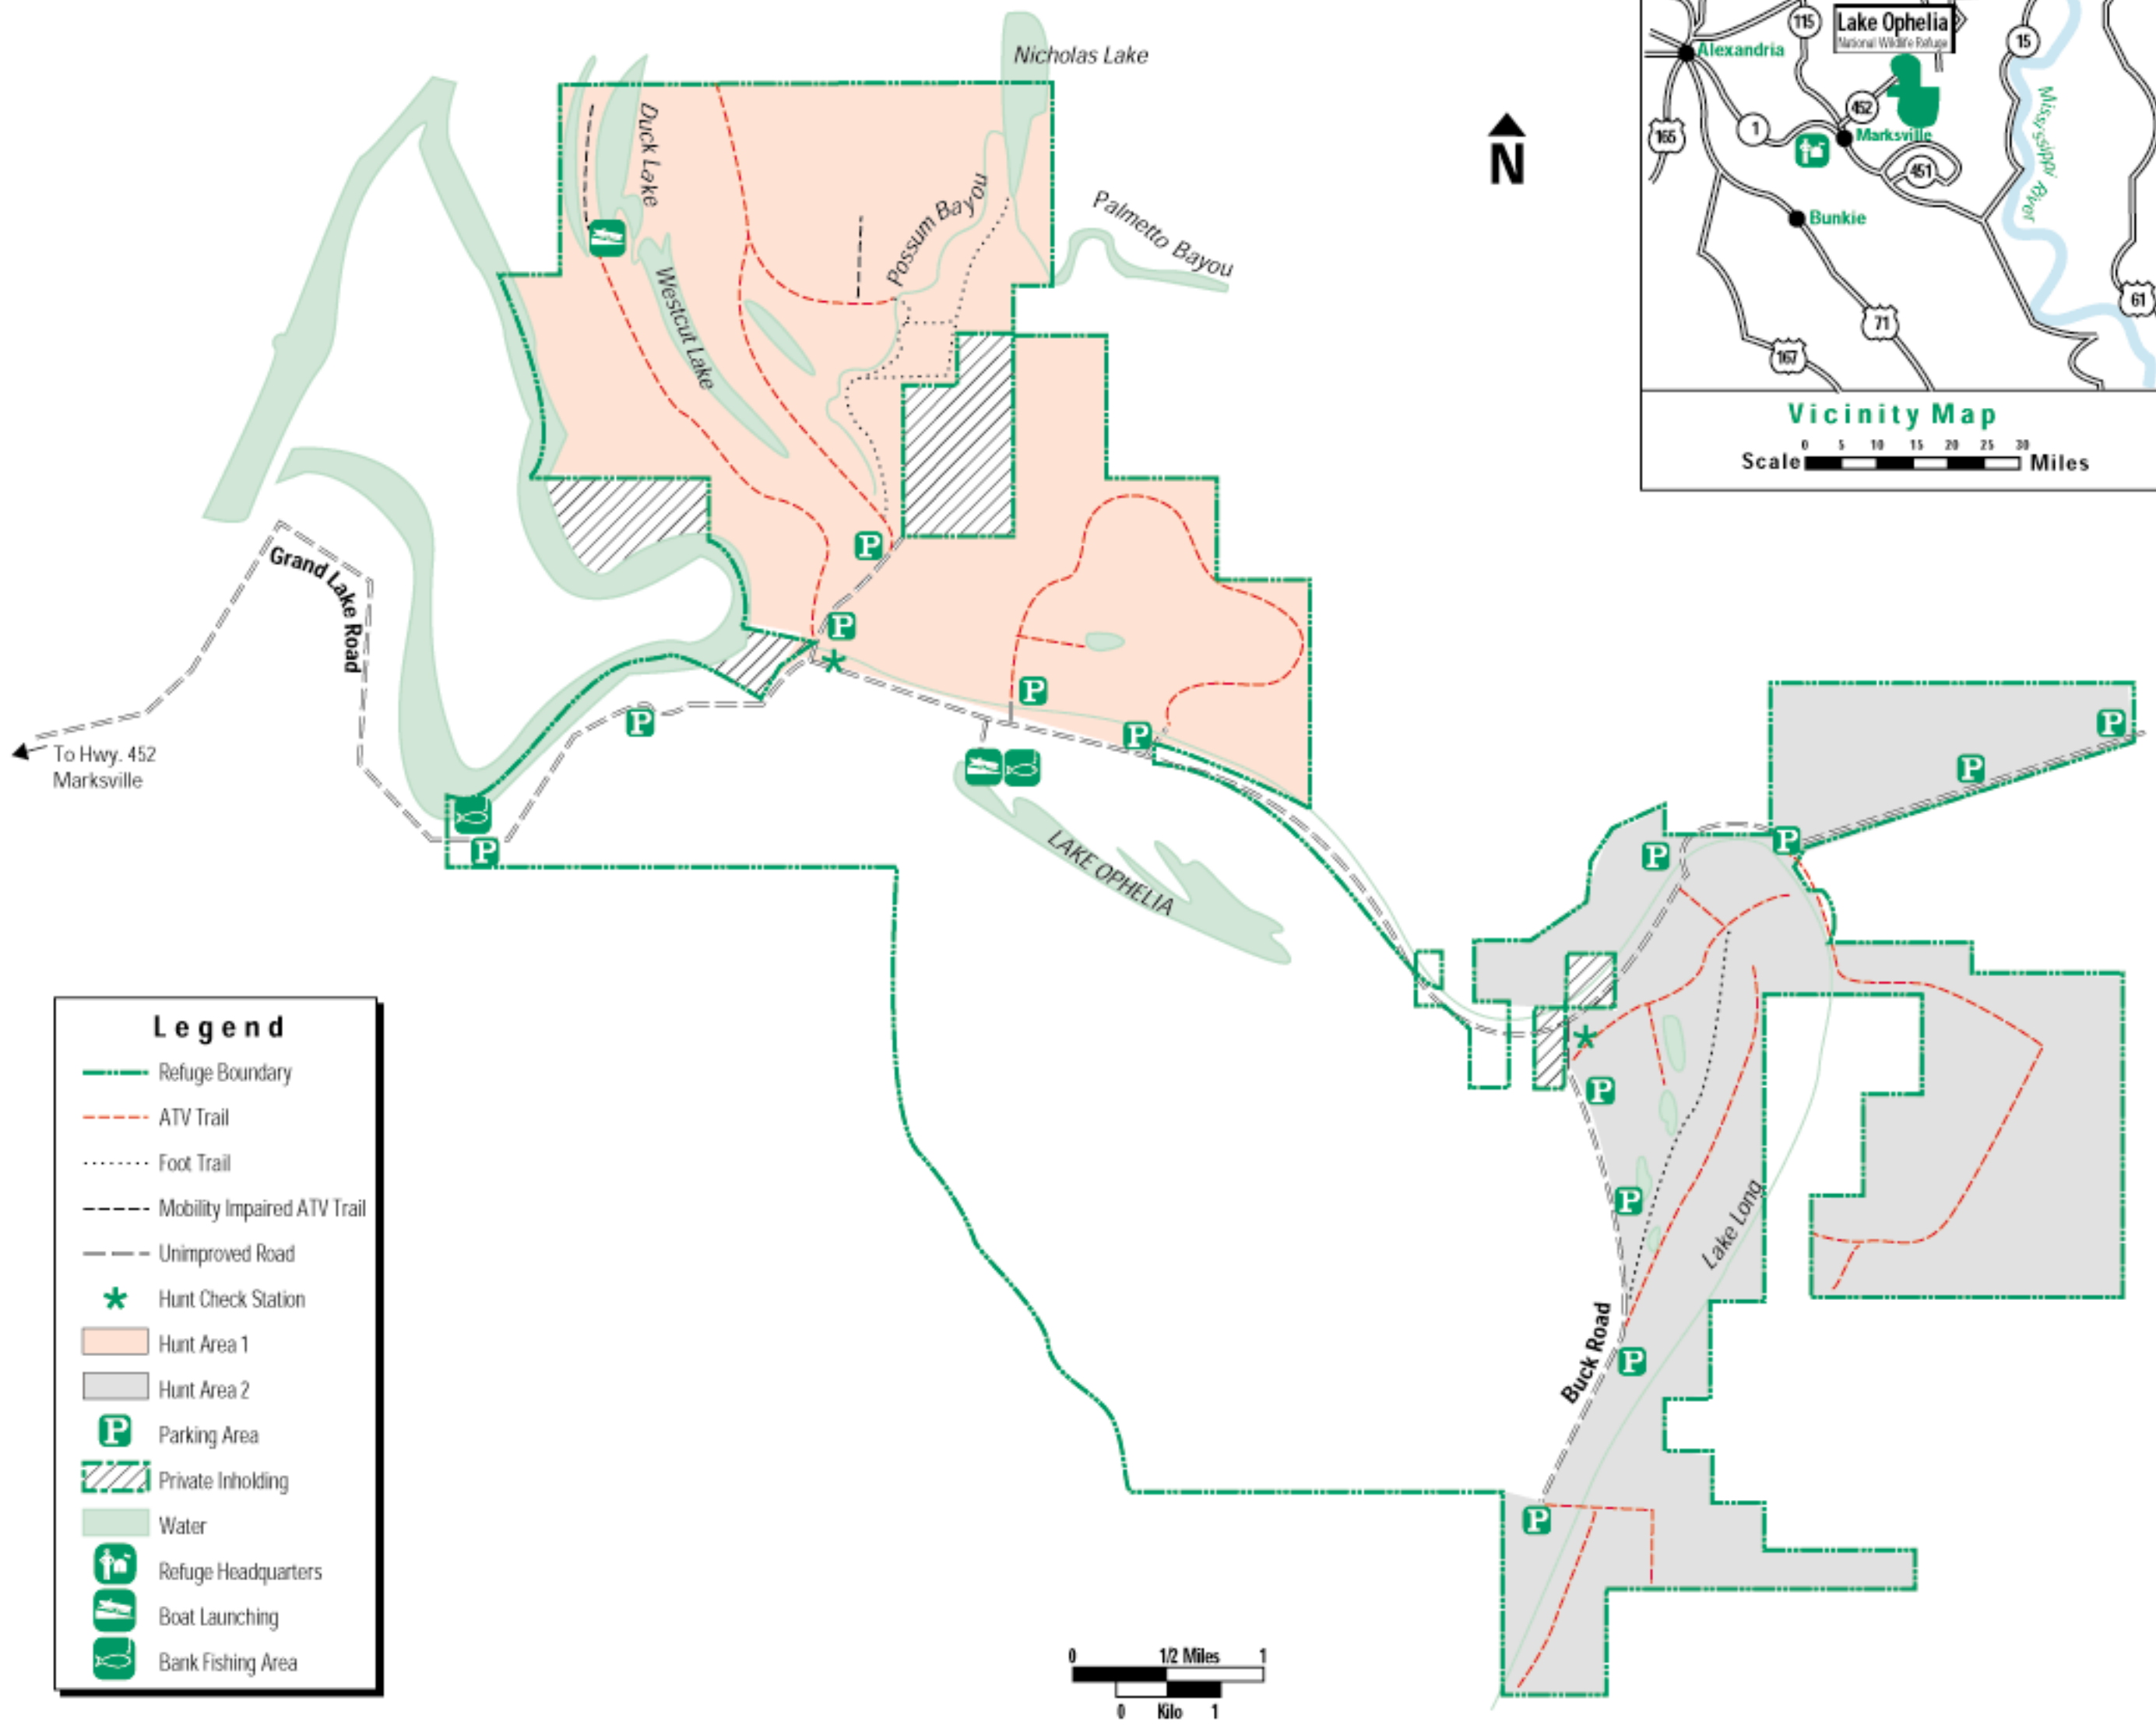

Lake Ophelia

National Wildlife Refuge

Legend

- Refuge Boundary
- ATV Trail
- Foot Trail
- Mobility Impaired ATV Trail
- Unimproved Road
- Hunt Check Station
- Hunt Area 1
- Hunt Area 2
- Parking Area
- Private Inholding
- Water
- Refuge Headquarters
- Boat Launching
- Bank Fishing Area