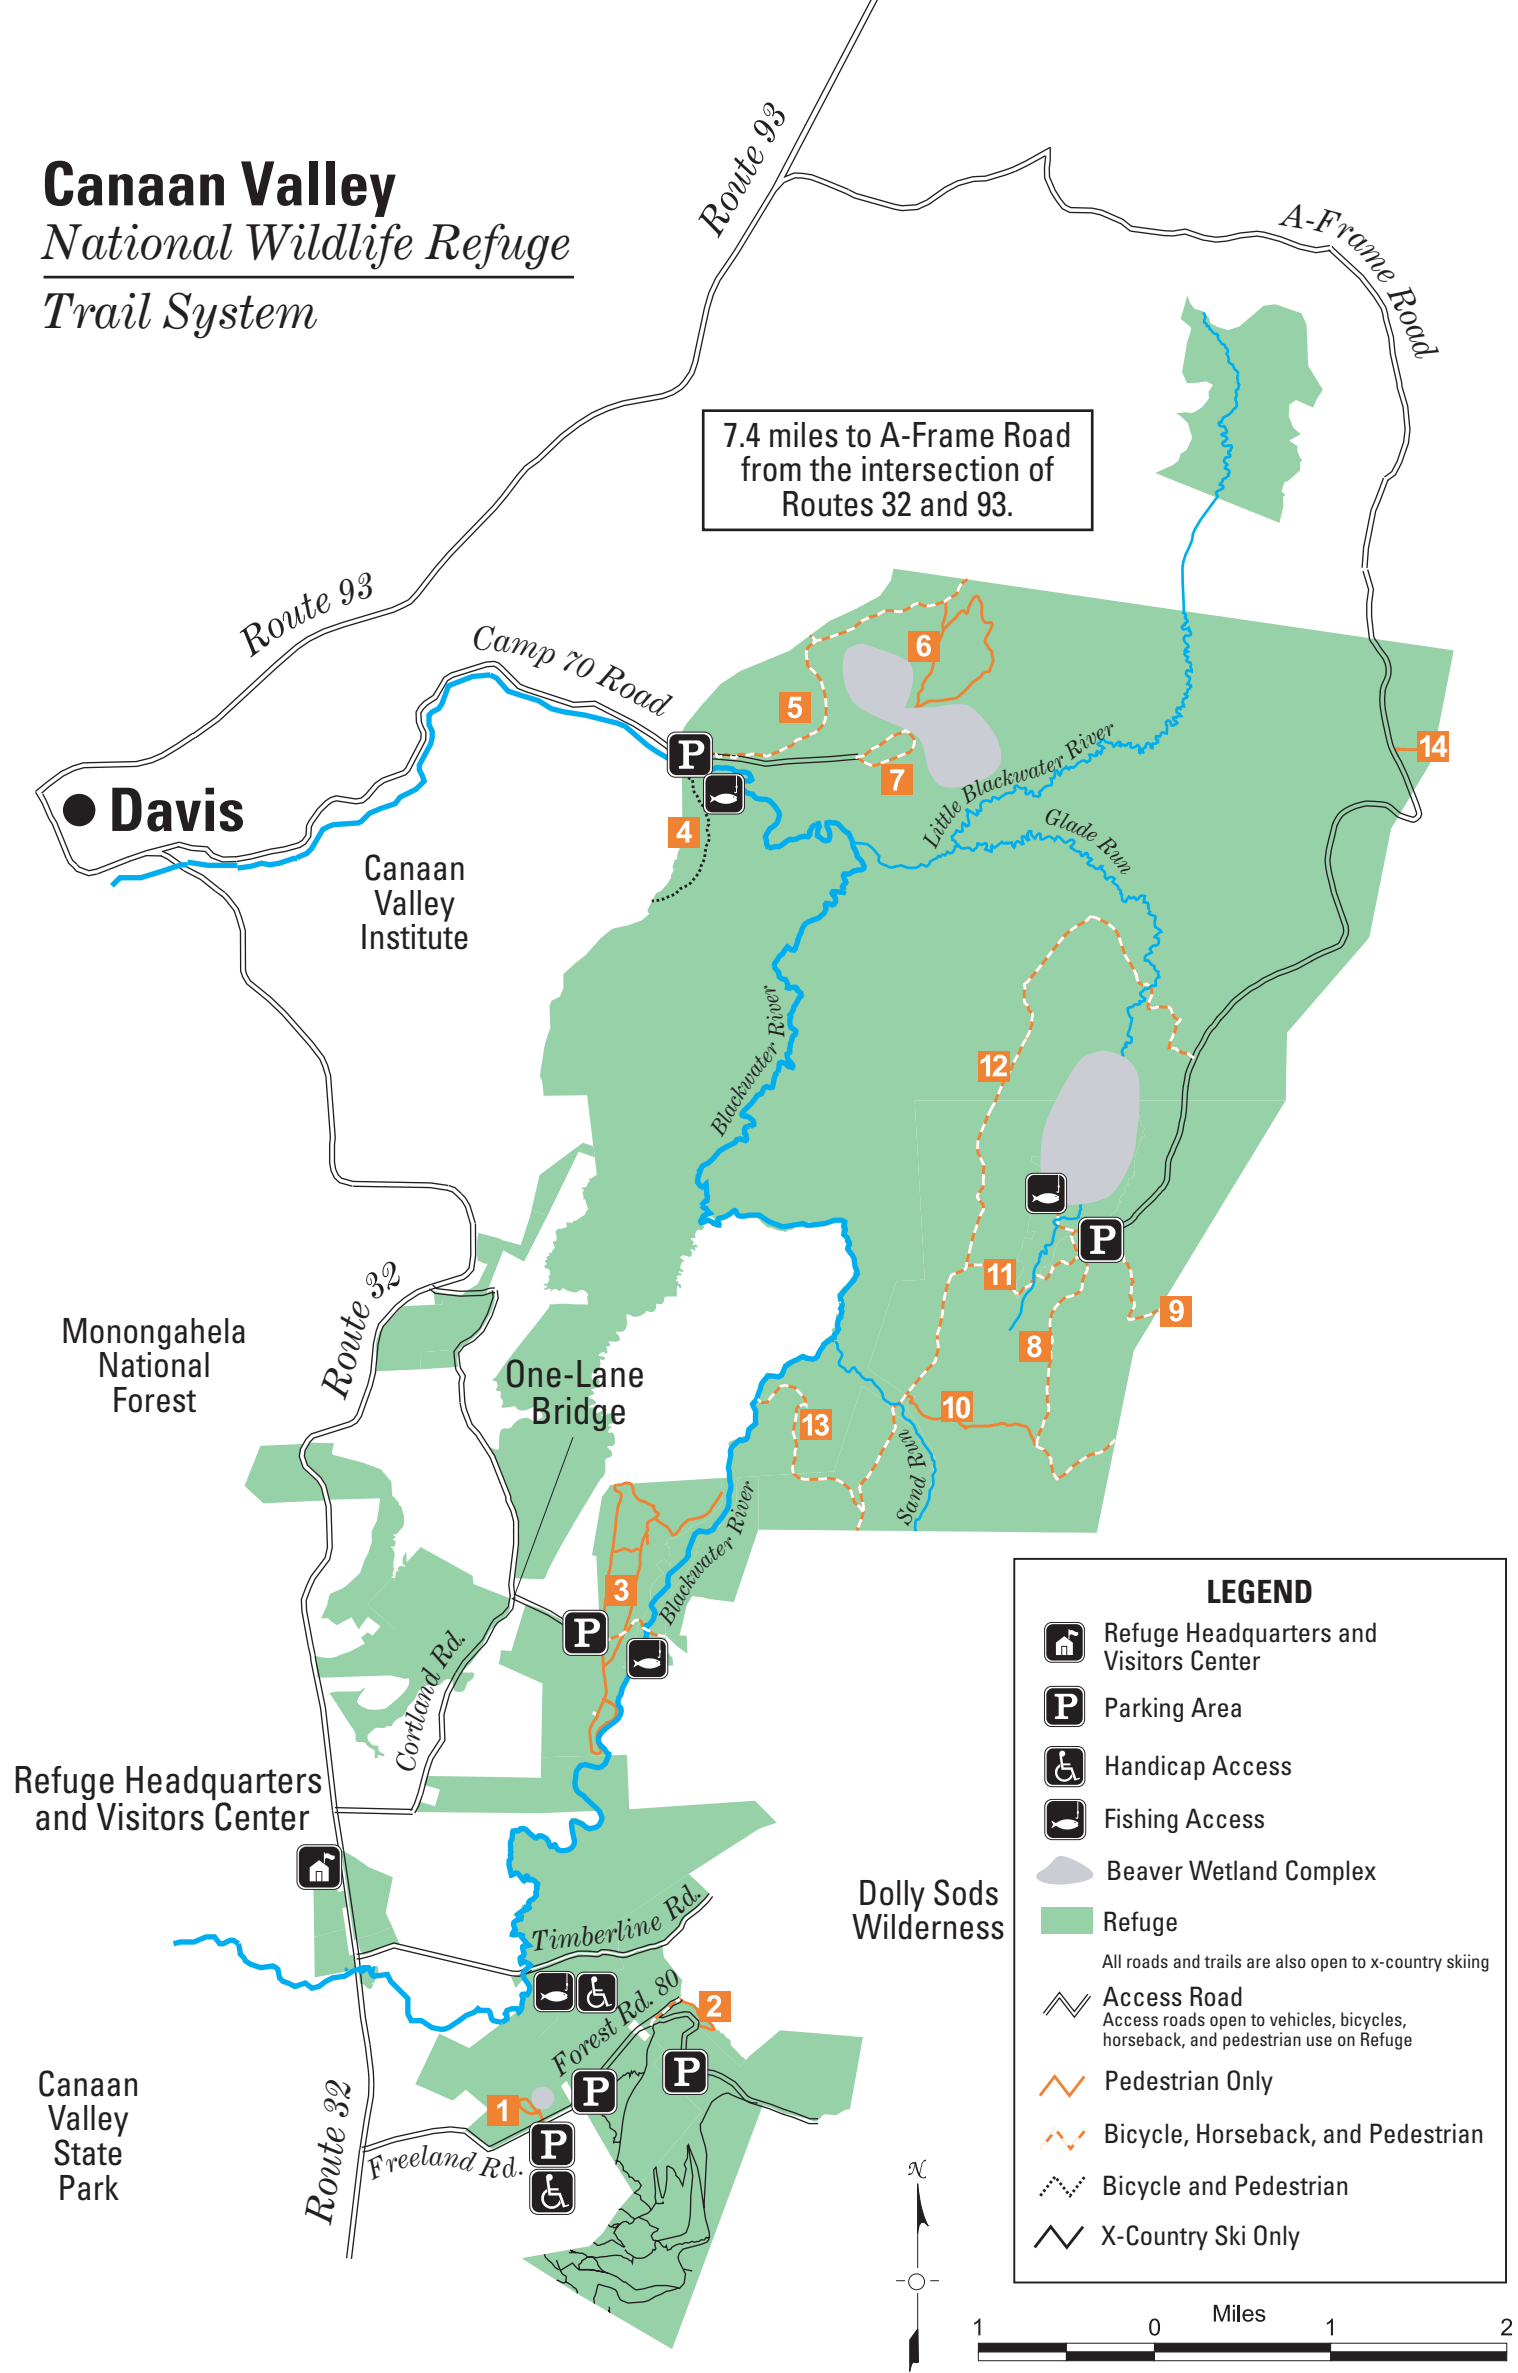

# Canaan Valley National Wildlife Refuge

## Trail System

### REFUGE TRAILS AND TRAIL MILES WITH BLAZES

● 1	Freeland Trail	0.4 (Including Loop)	■ 4	Swinging Bridge Trail	1.1 (One way)
○ 2	Idleman's Run Trail	0.4 (One way)	■ 5	Brown Mountain Trail	2.4 (One way)
	Idleman's Run Trail and Road Loop	0.9 (Loop)	■ 6	Brown Mountain Overlook	2 (Loop)
■ 3	Beall Trails	4.5 (Total)	□ 7	Camp 70 Loop	2.8 (Round trip)
△	Beall Loop Trail	2.1 (Loop)		(Including Old Road)	
▲	Hemlock Spur	0.6 (One way)	■ 8	Cabin Mountain Trail	2 (One way)
▲	Beall Connector	0.2 (One way)	■ 9	Cabin Mountain Spur	0.8 (One way)
▲	Beall Bridge Trail	0.5 (One way)	■ 10	Sand Run Trail	0.9 (One way)
▲	Beall South Loop	1.4 (Round trip)	■ 11	South Glade Run Crossing	0.8 (One way)
▲	Shortcut	0.2 (One way)	□ 12	Middle Valley Trail	6 (One way)
▲	Bog Overlook	0.1 (One way)	■ 13	Blackwater View Trail	1.4 (One way)
			■ 14	Valley Overlook	0.1 (One way)