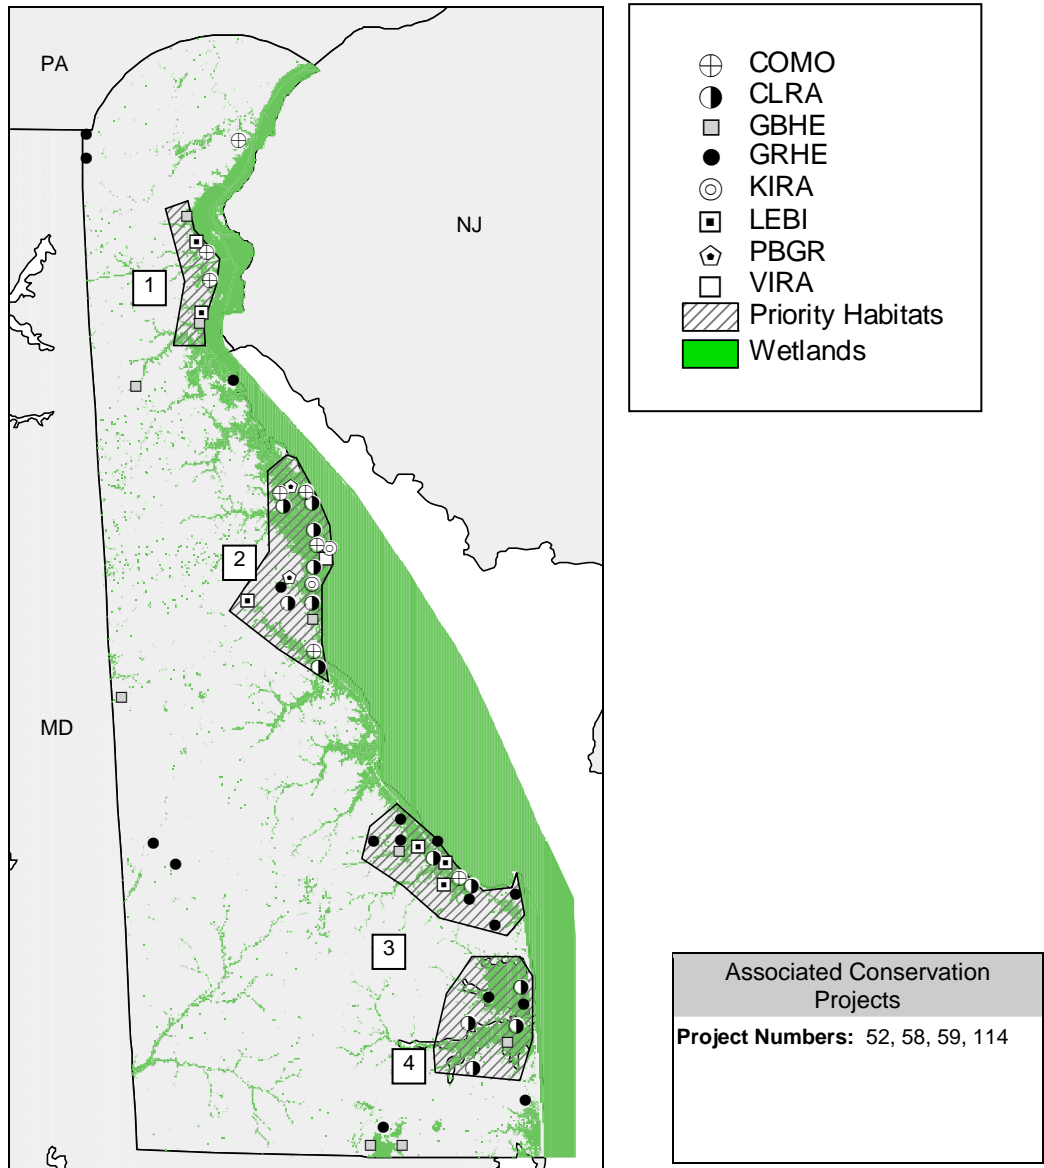

Delaware Priority Inland Waterbird Habitats

PRIORITY INLAND WATERBIRD HABITATS												
ID	NAME	Species Occurrence*									Approx % Protected	Conservation Issues
		COMO	CLRA	GBHE	GRHE	KIRA	LEBI	PBGR	VIRA	TOTAL*		
		1	Chesapeake & Delaware Canal	2	0	2	0	0	2	0		
2	Bombay Hook NWR	4	7	1	1	2	1	2	1	19		
3	Prime Hook NWR	1	2	1	7	0	3	0	0	14		
4	Rehoboth & Indian River Bays	0	4	0	2	0	0	0	0	6		

*Notes: AMBI, AMCO, and BLRA are listed as having unconfirmed breeding locations throughout the state.